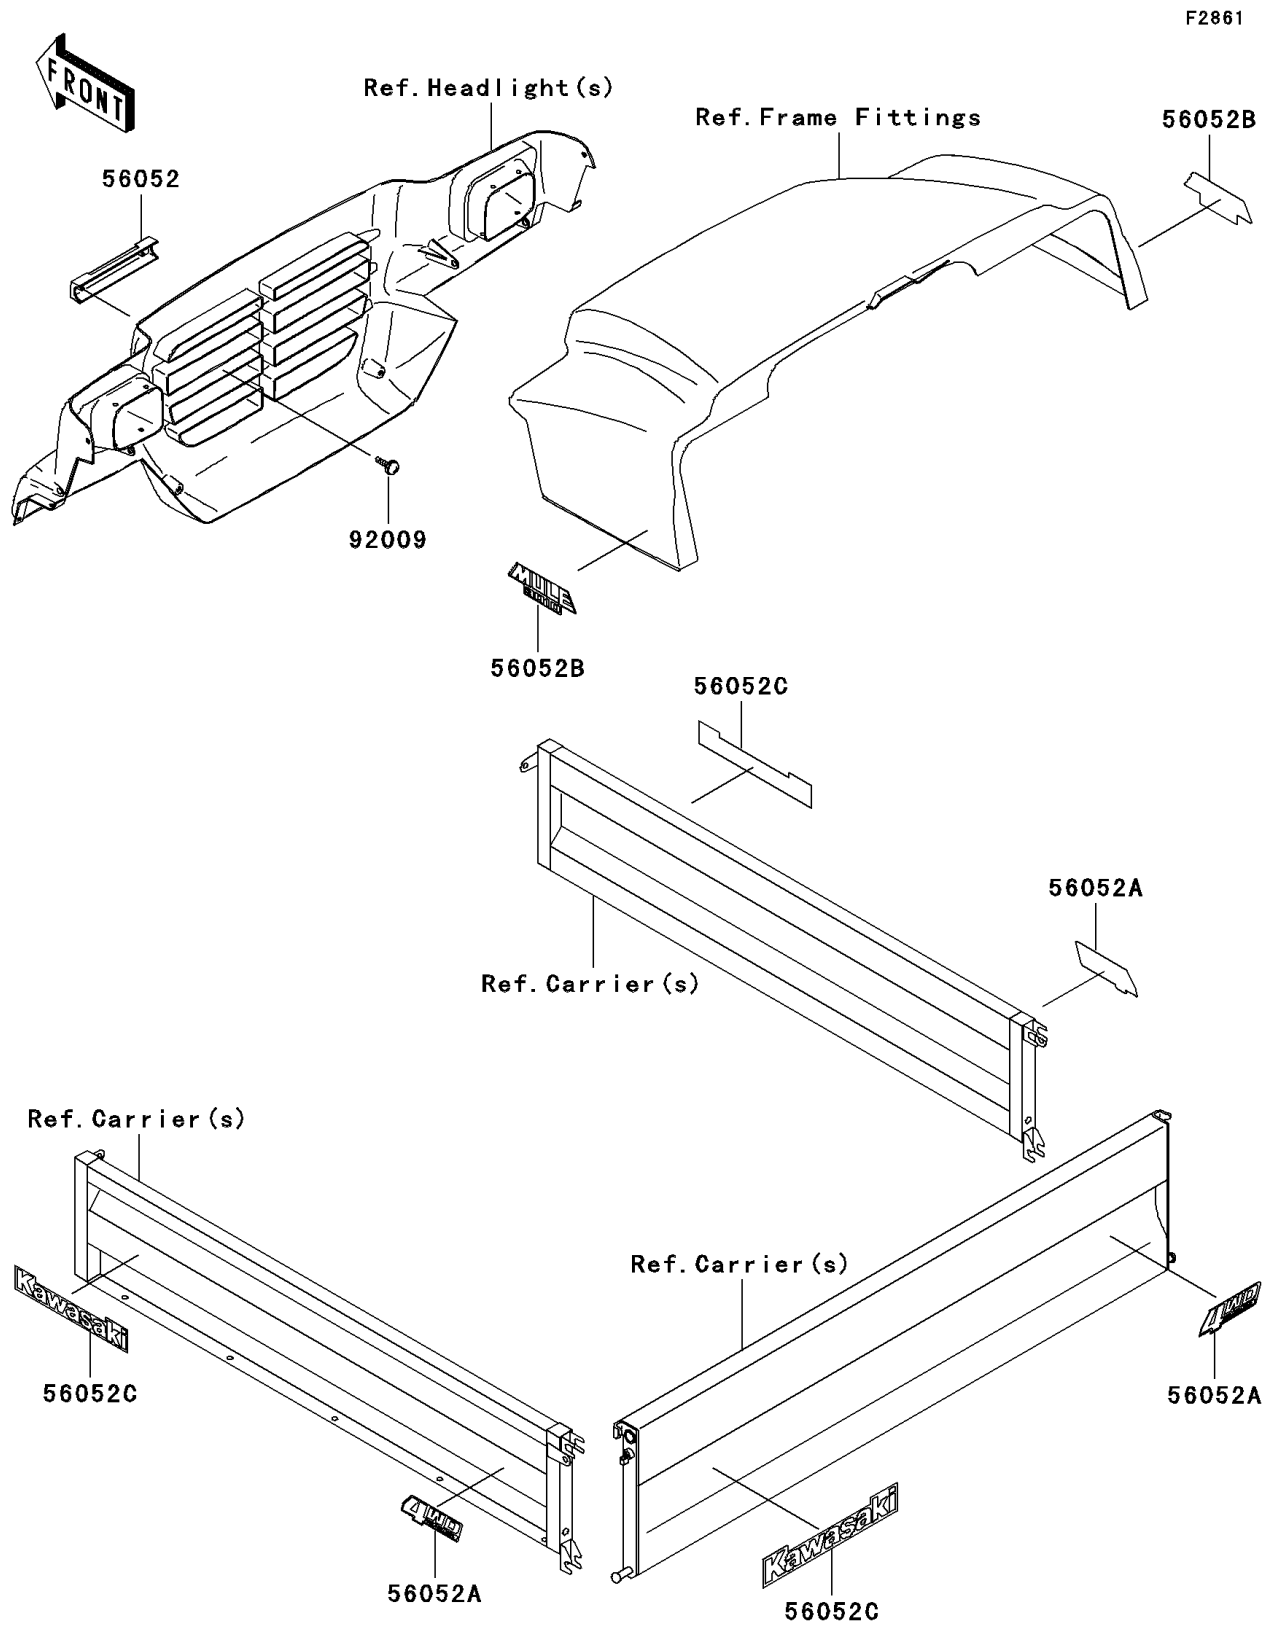

## 2006 MULE™ 3010 4x4 PARTS DIAGRAM

Decals

## 2006 MULE™ 3010 4x4 PARTS LIST

Decals

ITEM NAME	PART NUMBER	QUANTITY
MARK,FRONT GRIL,KAWASAKI (Ref # 56052)	56052-1245	1
MARK,SIDE PLATE,4WD (Ref # 56052A)	56052-1247	1
MARK,FR FENDER,MULE 3010 (Ref # 56052B)	56052-1268	1
MARK,KAWASAKI (Ref # 56052C)	56052-1809	1
SCREW,TAPPING,4X12 (Ref # 92009)	92009-1444	1