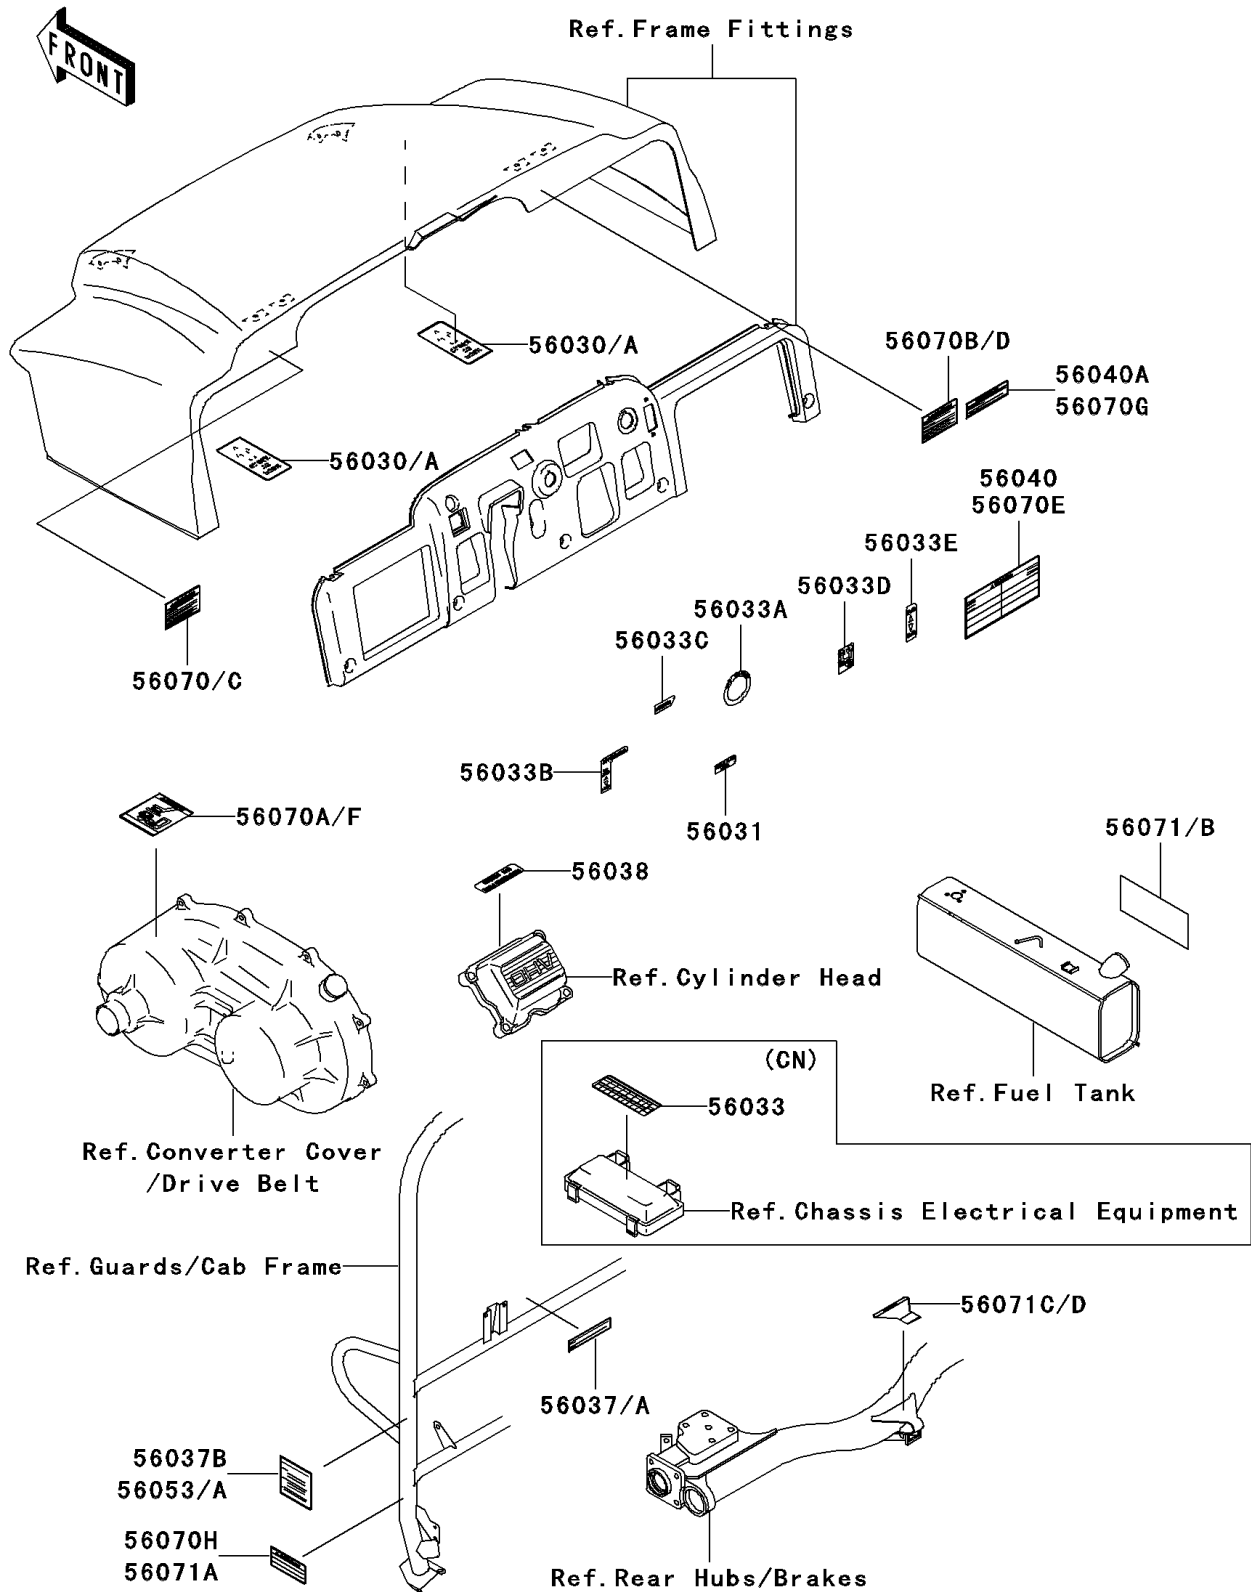

2006 MULE™ 3010 4x4 PARTS DIAGRAM

Labels

F2860

2006 MULE™ 3010 4x4 PARTS LIST

Labels

ITEM NAME	PART NUMBER	QUANTITY
LABEL,BONNET OPERATION (Ref # 56030)	56030-1240	1
LABEL-MANUAL,BRAKE FLUID LEVEL (Ref # 56031)	56031-1818	1
LABEL-MANUAL,IGNITION,ON/OFF (Ref # 56033A)	56033-0162	1
LABEL-MANUAL,DIFF MODE (Ref # 56033B)	56033-1183	1
LABEL-MANUAL,IGNITION (Ref # 56033C)	56033-1184	1
LABEL-MANUAL,SHIFT (Ref # 56033D)	56033-1186	1
LABEL-MANUAL,2WD/4WD (Ref # 56033E)	56033-1187	1
LABEL-SPECIFICATION,CARGO BED (Ref # 56037)	56037-1576	1
LABEL-BRAND (Ref # 56038)	56038-2782	1
LABEL-WARNING,GENERAL (Ref # 56040)	56040-1339	1
LABEL-WARNING,SHIFT CAUTION (Ref # 56040A)	56040-1342	1
LABEL-SPECIFICATION,TIRE (Ref # 56053)	56053-7506	1
LABEL-WARNING,OFF-HIGHWAY (Ref # 56070)	56070-0050	1
LABEL-WARNING,HOT SURFACES (Ref # 56070A)	56070-0051	1
LABEL-WARNING,BONNET OPERATION (Ref # 56070B)	56070-0053	1
LABEL-WARNING,BED RAISED (Ref # 56070H)	56070-7515	1
LABEL-WARNING,GASOLINE (Ref # 56071)	56071-7501	1
LABEL-WARNING,TRAILER HITCH (Ref # 56071C)	56071-7511	1
LABEL,BONNET OPERATION (Ref # 56030A)	56030-1246	1
LABEL-MANUAL,FUSE (Ref # 56033)	56033-0020	1
LABEL-SPECIFICATION,CARGO BED (Ref # 56037A)	56037-1903	1
LABEL-SPECIFICATION,TIRE (Ref # 56037B)	56037-1904	1
LABEL,OFF-HIGHWAY(FRENCH) (Ref # 56070C)	56070-0055	1
LABEL-WARNING,BONNET OPERATION (Ref # 56070D)	56070-0058	1
LABEL,GENERAL(FRENCH) (Ref # 56070E)	56070-1206	1
LABEL-WARNING,HOT SURFACES (Ref # 56070F)	56070-1207	1
LABEL-WARNING,SHIFT CAUTION (Ref # 56070G)	56070-1219	1
LABEL,BED RAISED(FRENCH) (Ref # 56071A)	56071-7504	1
LABEL,GASOLINE(FRENCH) (Ref # 56071B)	56071-7505	1

2006 MULE™ 3010 4x4 PARTS LIST

Labels

ITEM NAME	PART NUMBER	QUANTITY
LABEL-WARNING,TRAILER HITCH (Ref # 56071D)	56071-7512	1