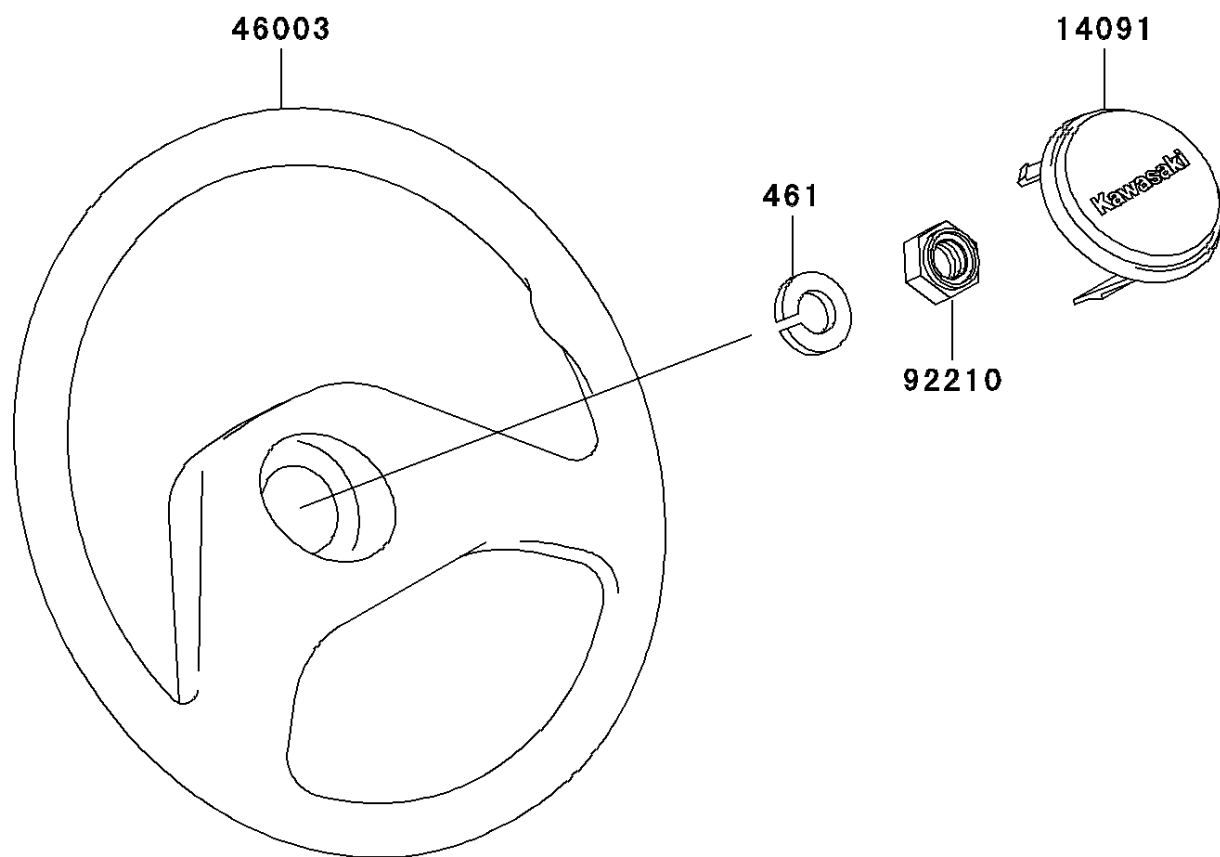

MULE™ 3010 4x4 PARTS DIAGRAM

Steering Wheel

F2311

MULE™ 3010 4x4 PARTS LIST

Steering Wheel

ITEM NAME	PART NUMBER	QUANTITY
WASHER-SPRING,12MM (Ref # 461)	461F1200	1
COVER,HORN SWITCH (Ref # 14091)	14091-1247	1
HANDLE (Ref # 46003)	46003-1308	1
NUT,LOCK,12MM (Ref # 92210)	92210-1249	1