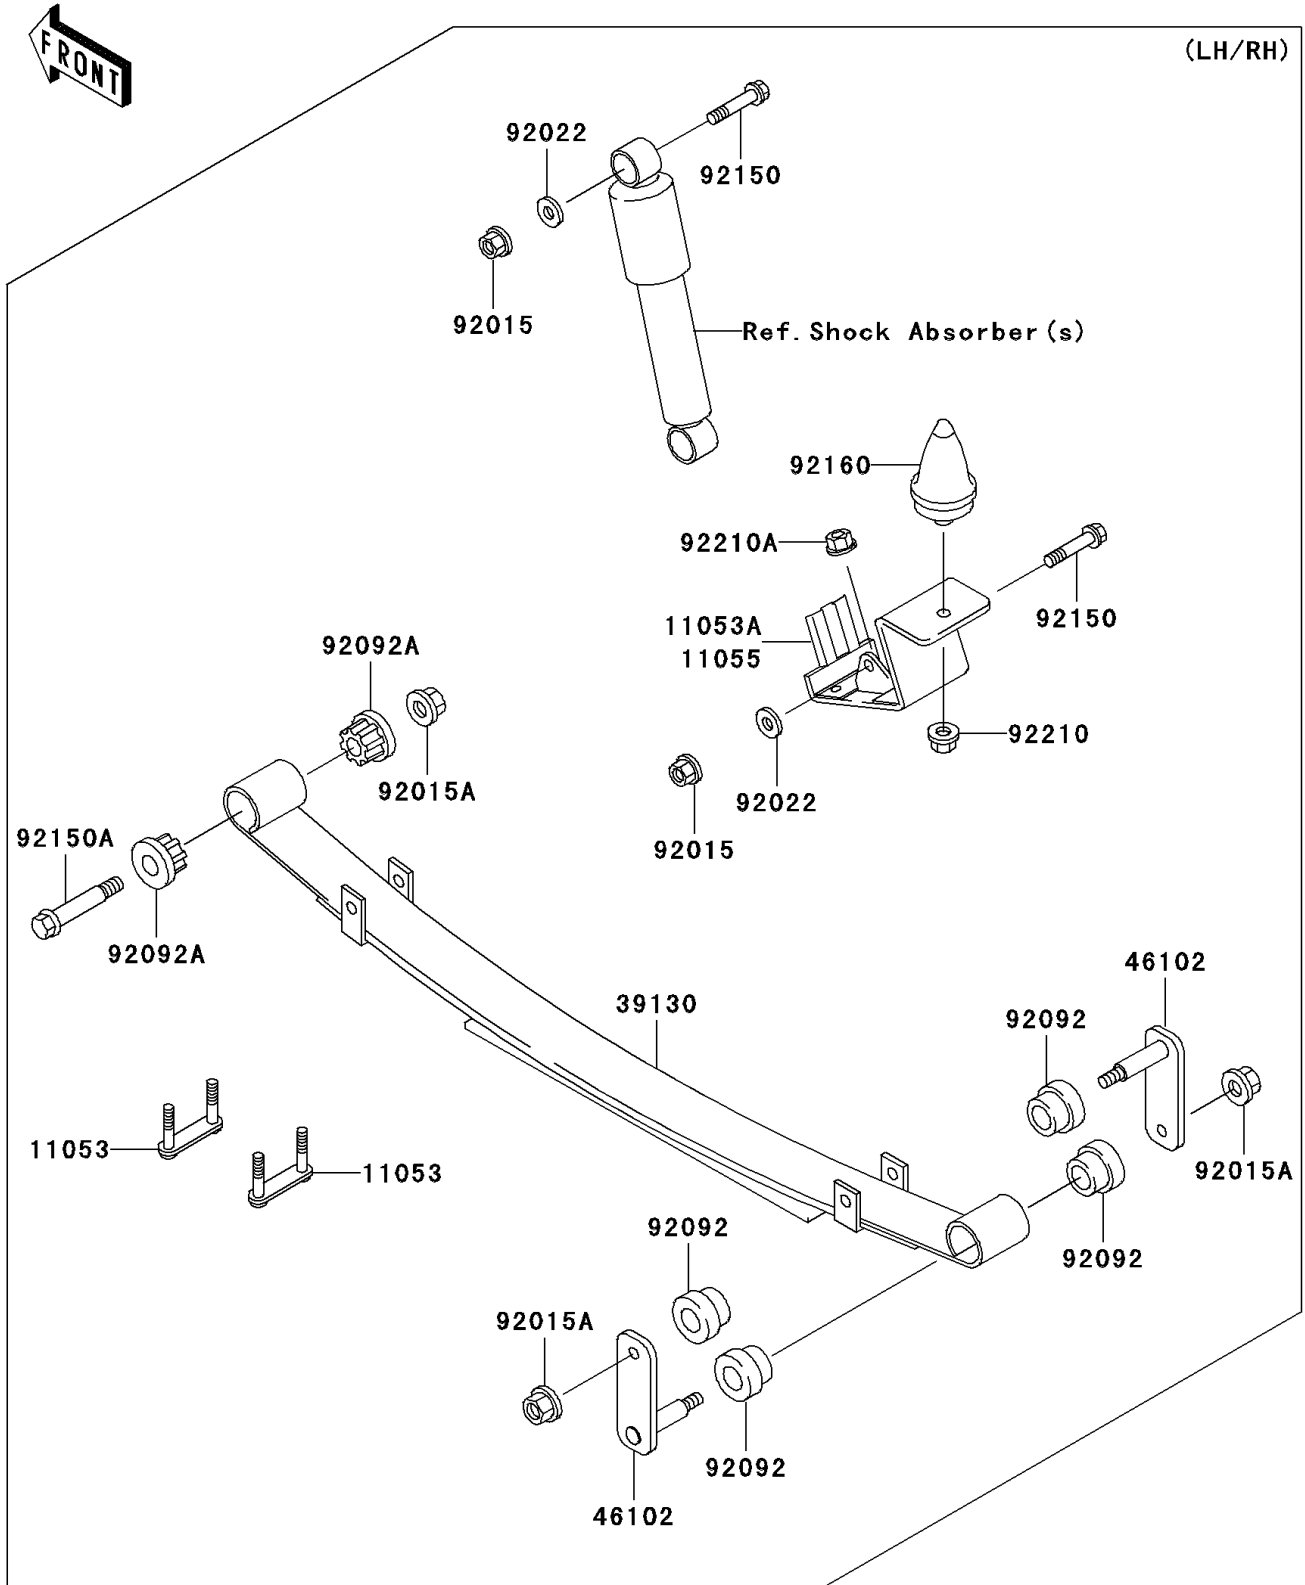

MULE™ 3010 4x4 PARTS DIAGRAM

Rear Suspension

F2153

MULE™ 3010 4x4 PARTS LIST

Rear Suspension

ITEM NAME	PART NUMBER	QUANTITY
BRACKET,LEAF SPRING (Ref # 11053)	11053-7564	1
BRACKET,LEAF SPRING (Ref # 11053A)	11053-7567	1
SPRING-LEAF (Ref # 39130)	39130-1066	1
ROD,LEAF SPRING,RR (Ref # 46102)	46102-1338	1
NUT,LOCK,10MM (Ref # 92015)	92015-1597	1
NUT,12MM (Ref # 92015A)	92015-1706	1
WASHER,11.5X20.5X1.6 (Ref # 92022)	92022-1768	1
BUSHING-RUBBER (Ref # 92092)	92092-1083	1
BUSHING-RUBBER (Ref # 92092A)	92092-1084	1
BOLT,FLANGED,10X57 (Ref # 92150)	92150-1227	1
BOLT,12MM (Ref # 92150A)	92150-1284	1
DAMPER,BUMP STOPPER (Ref # 92160)	92160-1136	1
NUT,LOCK,FLANGED,10MM (Ref # 92210)	92210-0276	1
NUT,LOCK,10MM (Ref # 92210A)	92210-1204	1