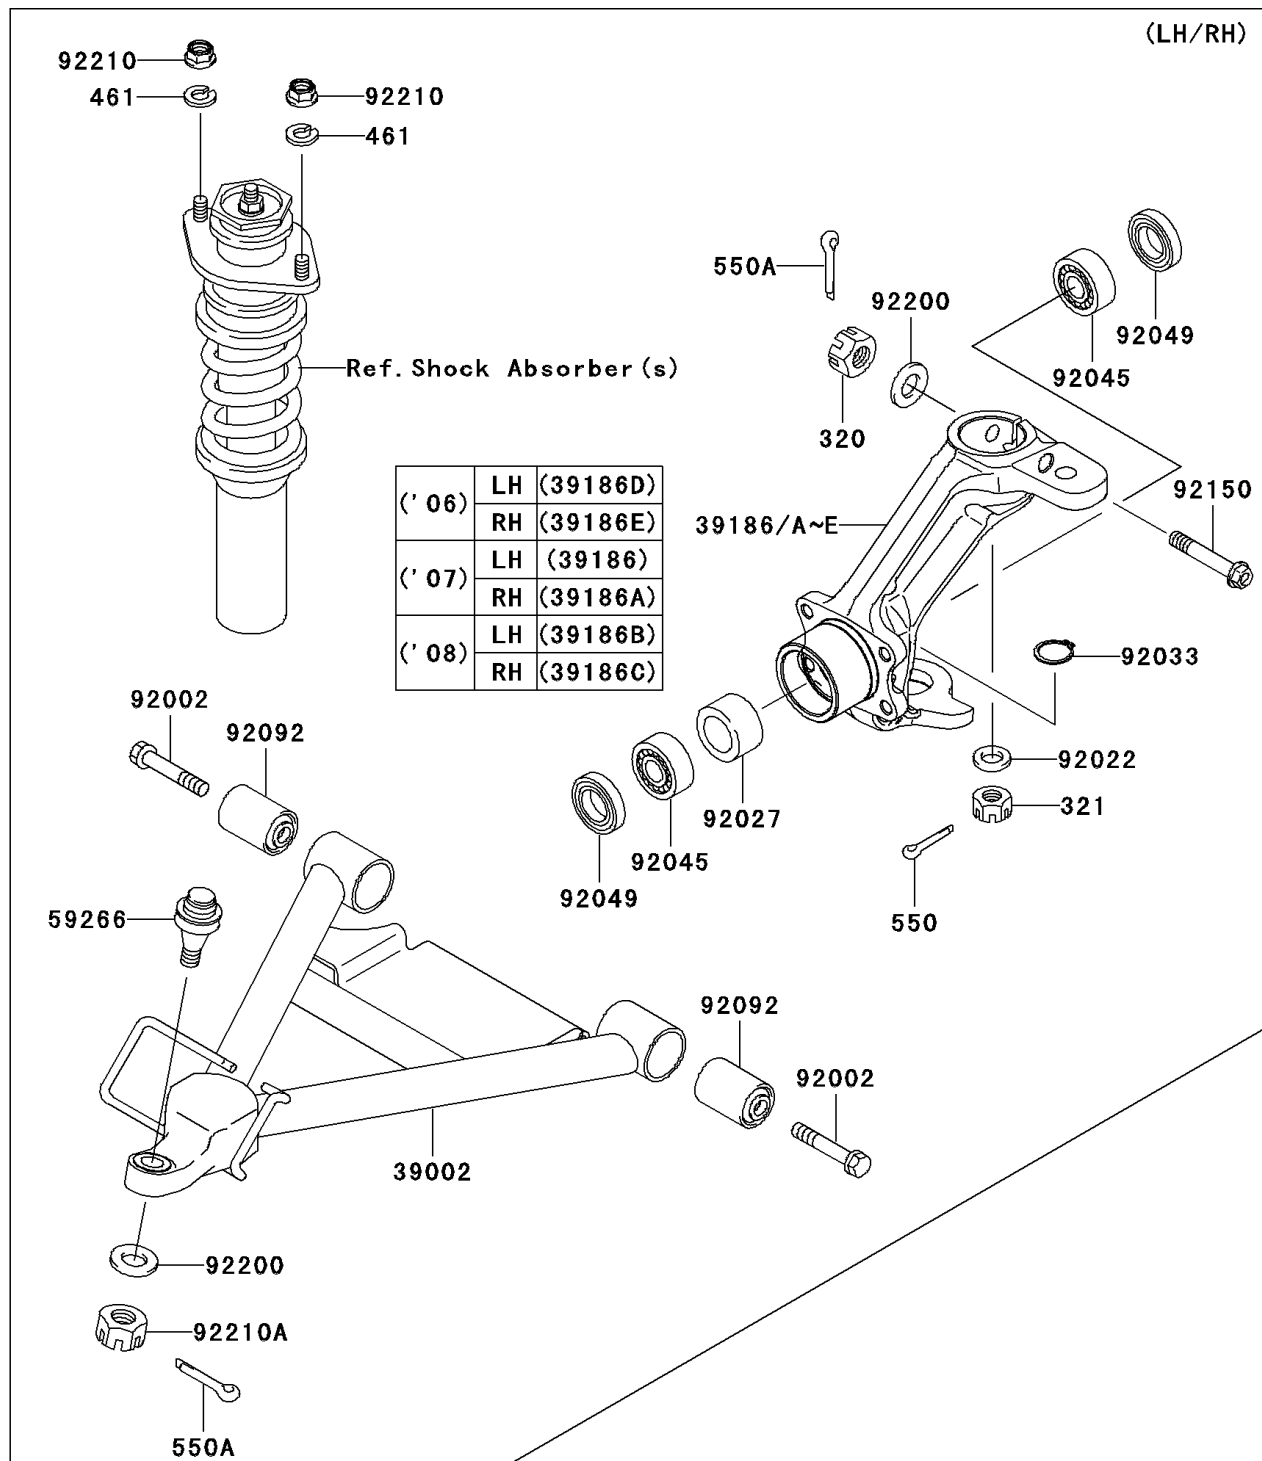

MULE™ 3010 4x4 PARTS DIAGRAM

Front Suspension

F2152

MULE™ 3010 4x4 PARTS LIST

Front Suspension

ITEM NAME	PART NUMBER	QUANTITY
NUT-CASTLE (Ref # 320)	320G1200	1
NUT-CASTLE (Ref # 321)	321H1000	1
WASHER-SPRING (Ref # 461)	461L1000	1
PIN-COTTER,2.0X22 (Ref # 550)	550D2022	1
PIN-COTTER,3.0X25 (Ref # 550A)	550D3025	1
ARM-COMP-SUSP (Ref # 39002)	39002-0001	1
KNUCKLE,FR,LH (Ref # 39186D)	39186-1096	1
KNUCKLE,FR,RH (Ref # 39186E)	39186-1097	1
JOINT-BALL (Ref # 59266)	59266-1080	1
BOLT,FLANGED,12X75 (Ref # 92002)	92002-1661	1
WASHER,10.5X18X2.5 (Ref # 92022)	92022-1876	1
COLLAR,L=34.5 (Ref # 92027)	92027-1538	1
RING-SNAP,C-TYPE,32MM (Ref # 92033)	92033-1262	1
BEARING-BALL,60052RD (Ref # 92045)	92045-0105	1
SEAL-OIL,SD35X47X7HS (Ref # 92049)	92049-1513	1
BUSHING-RUBBER (Ref # 92092)	92092-1065	1
BOLT,FLANGED,12X72 (Ref # 92150)	92150-1356	1
WASHER,12.3X23X2.3 (Ref # 92200)	92200-1004	1
NUT,LOCK,FLANGED,10MM (Ref # 92210)	92210-0276	1
NUT,CASTLE,12MM (Ref # 92210A)	92210-0395	1