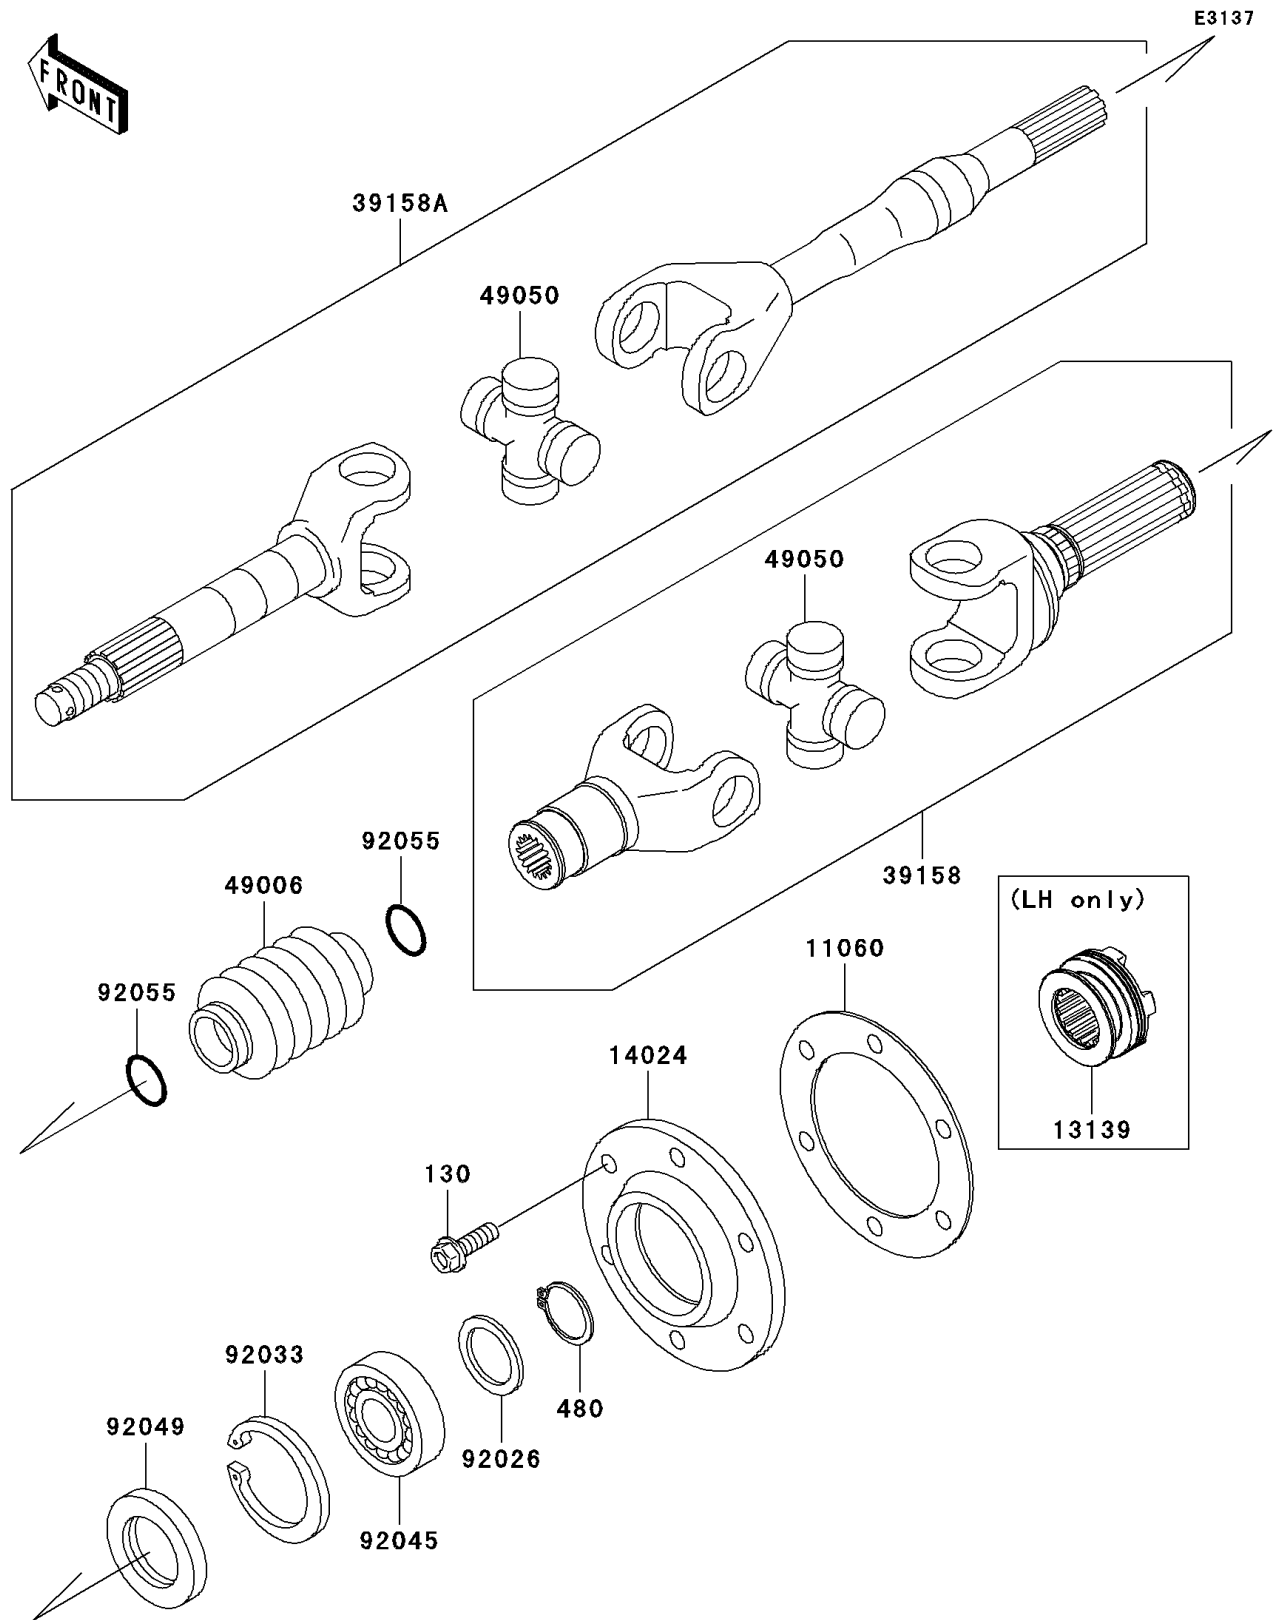

MULE™ 3010 4x4 PARTS DIAGRAM

Drive Shaft-Rear

MULE™ 3010 4x4 PARTS LIST

Drive Shaft-Rear

ITEM NAME	PART NUMBER	QUANTITY
BOLT-FLANGED,8X25 (Ref # 130)	130BA0825	1
CIRCLIP-TYPE-C,28MM (Ref # 480)	480J2800	1
GASKET,DRIVESHAFT COVER (Ref # 11060)	11060-1251	1
SHIFTER (Ref # 13139)	13139-0009	1
COVER,DRIVESHAFT (Ref # 14024)	14024-1560	1
SHAFT-ASSY-DRIVE,INSIDE (Ref # 39158)	39158-1119	1
SHAFT-ASSY-DRIVE (Ref # 39158A)	39158-1120	1
BOOT,DRIVE SHAFT (Ref # 49006)	49006-1257	1
SPIDER (Ref # 49050)	49050-1060	1
SPACER,28.1X38X2.6 (Ref # 92026)	92026-1489	1
RING-SNAP,55MM (Ref # 92033)	92033-1274	1
BEARING-BALL,6006 (Ref # 92045)	92045-1208	1
SEAL-OIL,TC35X55X8 (Ref # 92049)	92049-1298	1
RING-O,19.5X3.0 (Ref # 92055)	92055-1451	1