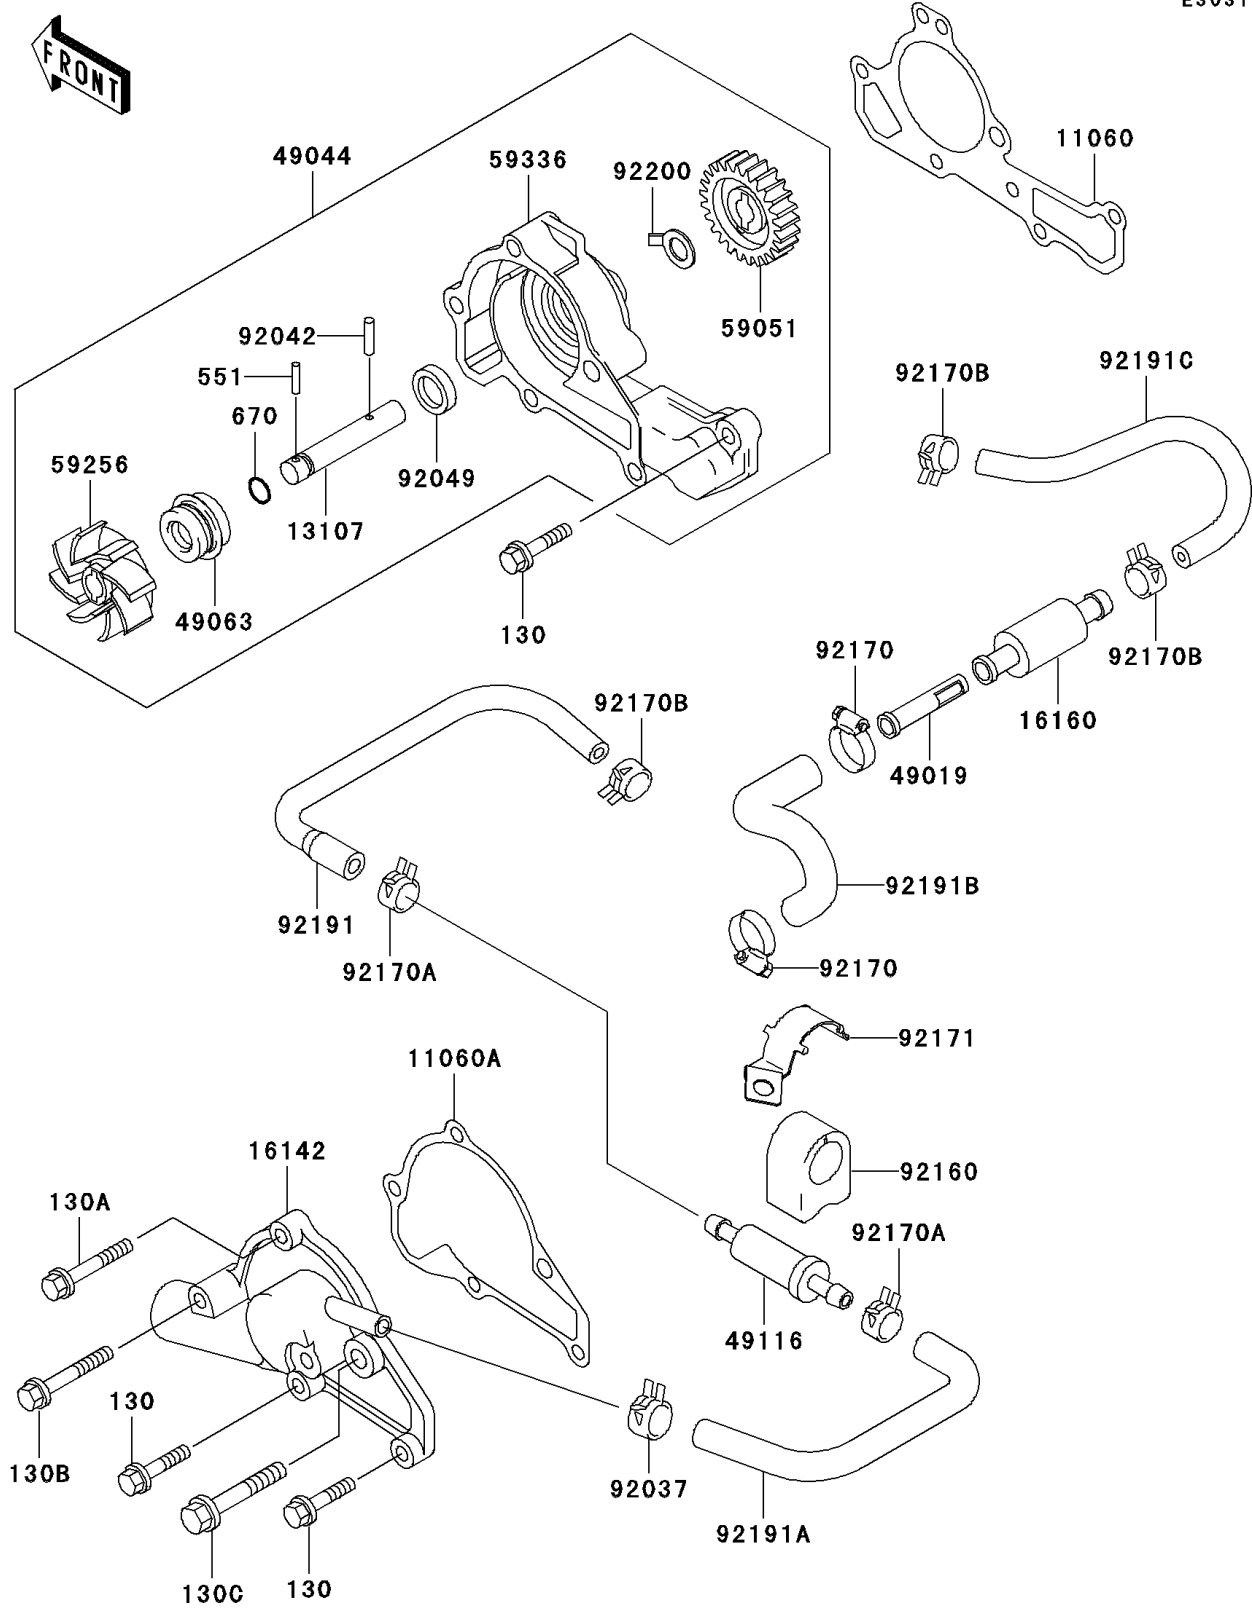

MULE™ 3010 4x4 PARTS DIAGRAM

Water Pump

E3031

MULE™ 3010 4x4 PARTS LIST

Water Pump

ITEM NAME	PART NUMBER	QUANTITY
BOLT-FLANGED,6X45 (Ref # 130)	130CA0645	1
BOLT-FLANGED,6X65 (Ref # 130A)	130CA0665	1
BOLT-FLANGED,6X75 (Ref # 130B)	130CA0675	1
BOLT-FLANGED,8X70 (Ref # 130C)	130CA0870	1
PIN-DOWEL,3X14 (Ref # 551)	551A0314	1
O RING,7MM (Ref # 670)	670B1507	1
GASKET,PUMP CASE (Ref # 11060)	11060-2450	1
GASKET,PUMP COVER (Ref # 11060A)	11060-2451	1
SHAFT (Ref # 13107)	13107-2097	1
COVER-PUMP (Ref # 16142)	16142-2069	1
BODY (Ref # 16160)	16160-1359	1
FILTER-WATER (Ref # 49019)	49019-1068	1
PUMP-WATER (Ref # 49044)	49044-2066	1
SEAL-MECHANICAL (Ref # 49063)	49063-1056	1
VALVE-ASSY (Ref # 49116)	49116-1081	1
GEAR-SPUR (Ref # 59051)	59051-2113	1
IMPELLER (Ref # 59256)	59256-2057	1
CASE-PUMP (Ref # 59336)	59336-2052	1
CLAMP (Ref # 92037)	92037-2065	1
PIN,DOWEL,4X15.8 (Ref # 92042)	92042-014	1
SEAL-OIL (Ref # 92049)	92049-2111	1
DAMPER,VALVE (Ref # 92160)	92160-1451	1
CLAMP (Ref # 92170)	92170-1278	1
CLAMP (Ref # 92170A)	92170-1492	1
CLAMP (Ref # 92170B)	92170-1493	1
CLAMP (Ref # 92171)	92171-2064	1
TUBE (Ref # 92191)	92191-2110	1
TUBE (Ref # 92191A)	92191-2111	1
TUBE (Ref # 92191B)	92191-2125	1

MULE™ 3010 4x4 PARTS LIST

Water Pump

ITEM NAME	PART NUMBER	QUANTITY
TUBE (Ref # 92191C)	92191-2130	1
WASHER (Ref # 92200)	92200-2044	1