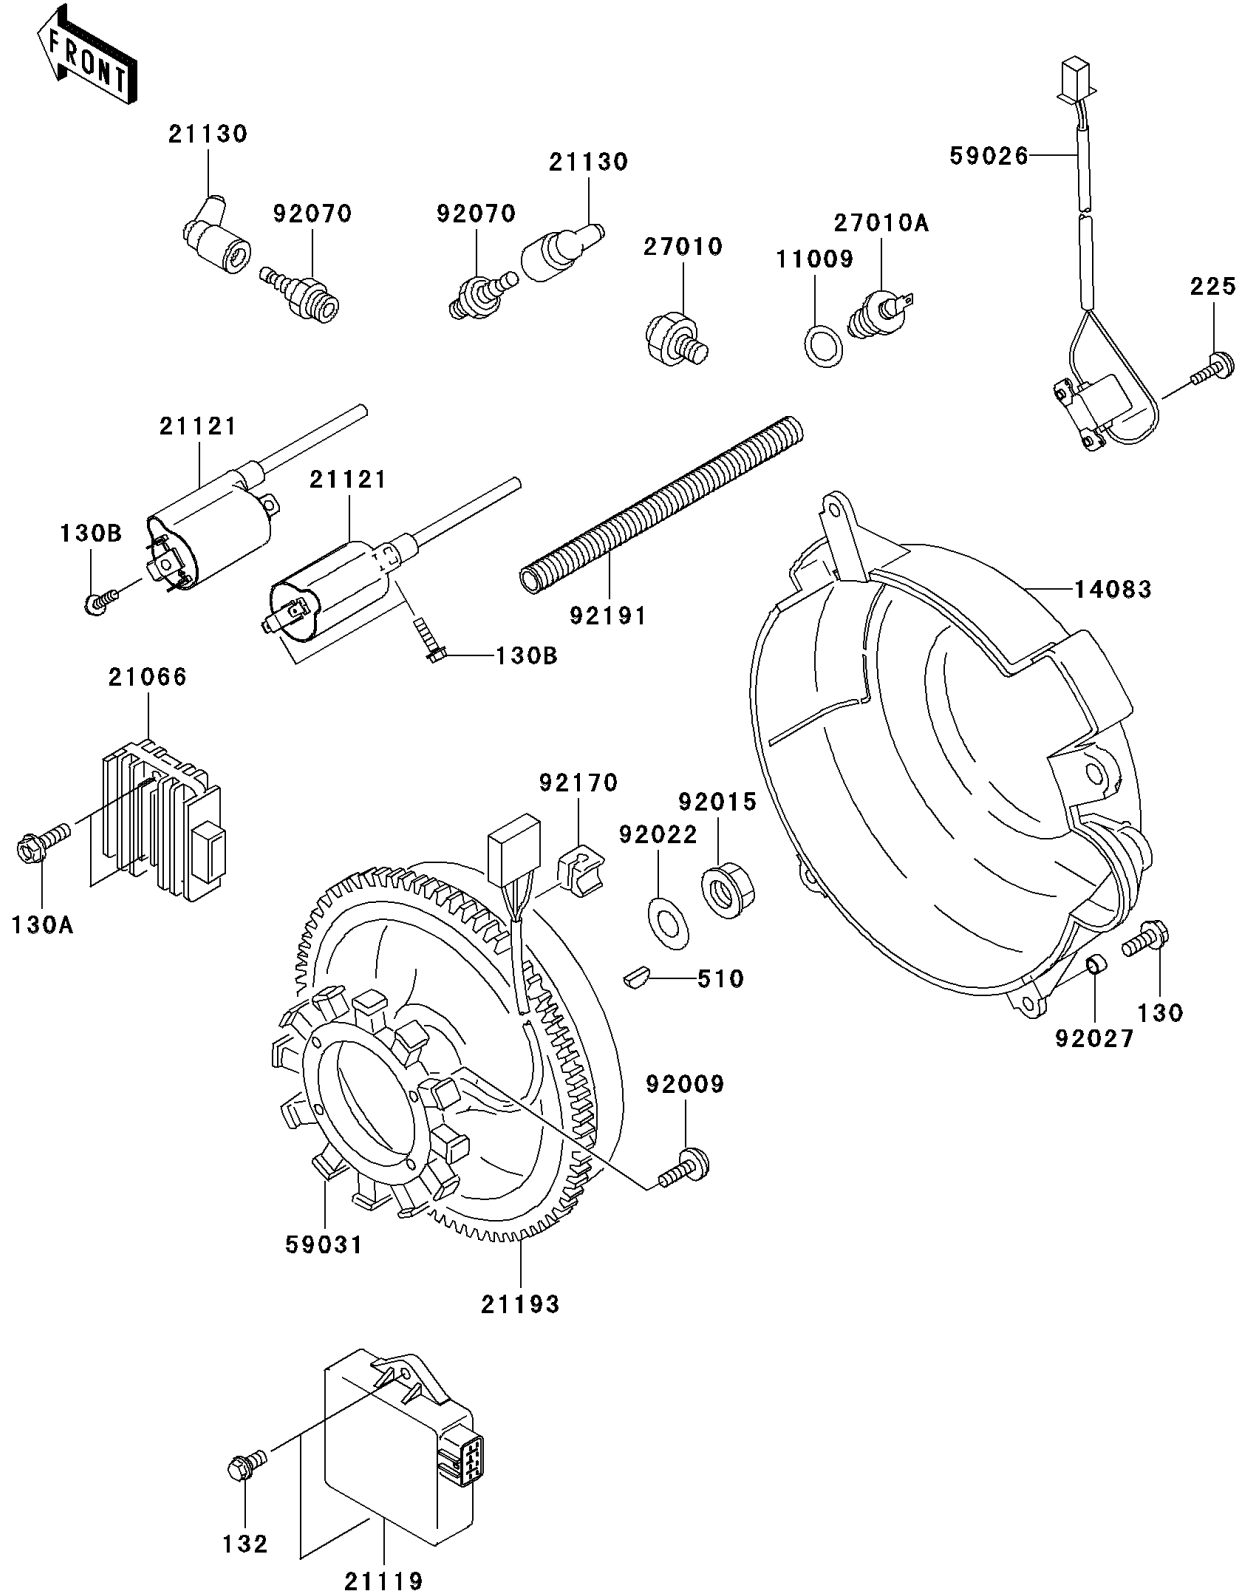

MULE™ 3010 4x4 PARTS DIAGRAM

Generator/Ignition Coil

E1811

MULE™ 3010 4x4 PARTS LIST

Generator/Ignition Coil

ITEM NAME	PART NUMBER	QUANTITY
BOLT-FLANGED,6X16 (Ref # 130)	130AA0616	1
BOLT-FLANGED,6X20 (Ref # 130A)	130BB0620	1
BOLT-FLANGED,5X20 (Ref # 130B)	130B0520	1
BOLT-FLANGED-SMALL,6X12 (Ref # 132)	132BB0612	1
SCREW-PAN-WSP-CROS,4X14 (Ref # 225)	225AA0414	1
KEY-WOODRUFF (Ref # 510)	510A5100	1
GASKET (Ref # 11009)	11009-2766	1
COVER-FLYWHEEL (Ref # 14083)	14083-2052	1
REGULATOR-VOLTAGE (Ref # 21066)	21066-1127	1
IGNITER (Ref # 21119)	21119-0045	1
COIL-IGNITION (Ref # 21121)	21121-2092	1
CAP-SPARK PLUG (Ref # 21130)	21130-2060	1
FLYWHEEL-ASSY (Ref # 21193)	21193-2184	1
SWITCH,OIL PRESSURE (Ref # 27010)	27010-1313	1
SWITCH,TEMP (Ref # 27010A)	27010-2182	1
COIL-PULSING (Ref # 59026)	59026-2065	1
COIL-CHARGING (Ref # 59031)	59031-2126	1
SCREW (Ref # 92009)	92009-2273	1
NUT (Ref # 92015)	92015-2167	1
WASHER (Ref # 92022)	92022-2229	1
COLLAR,6.2X7.8X5 (Ref # 92027)	92027-2096	1
PLUG-SPARK,BPR2ES(NGK),SOLID (Ref # 92070)	92070-2110	1
CLAMP (Ref # 92170)	92170-2056	1
TUBE (Ref # 92191)	92191-2124	1