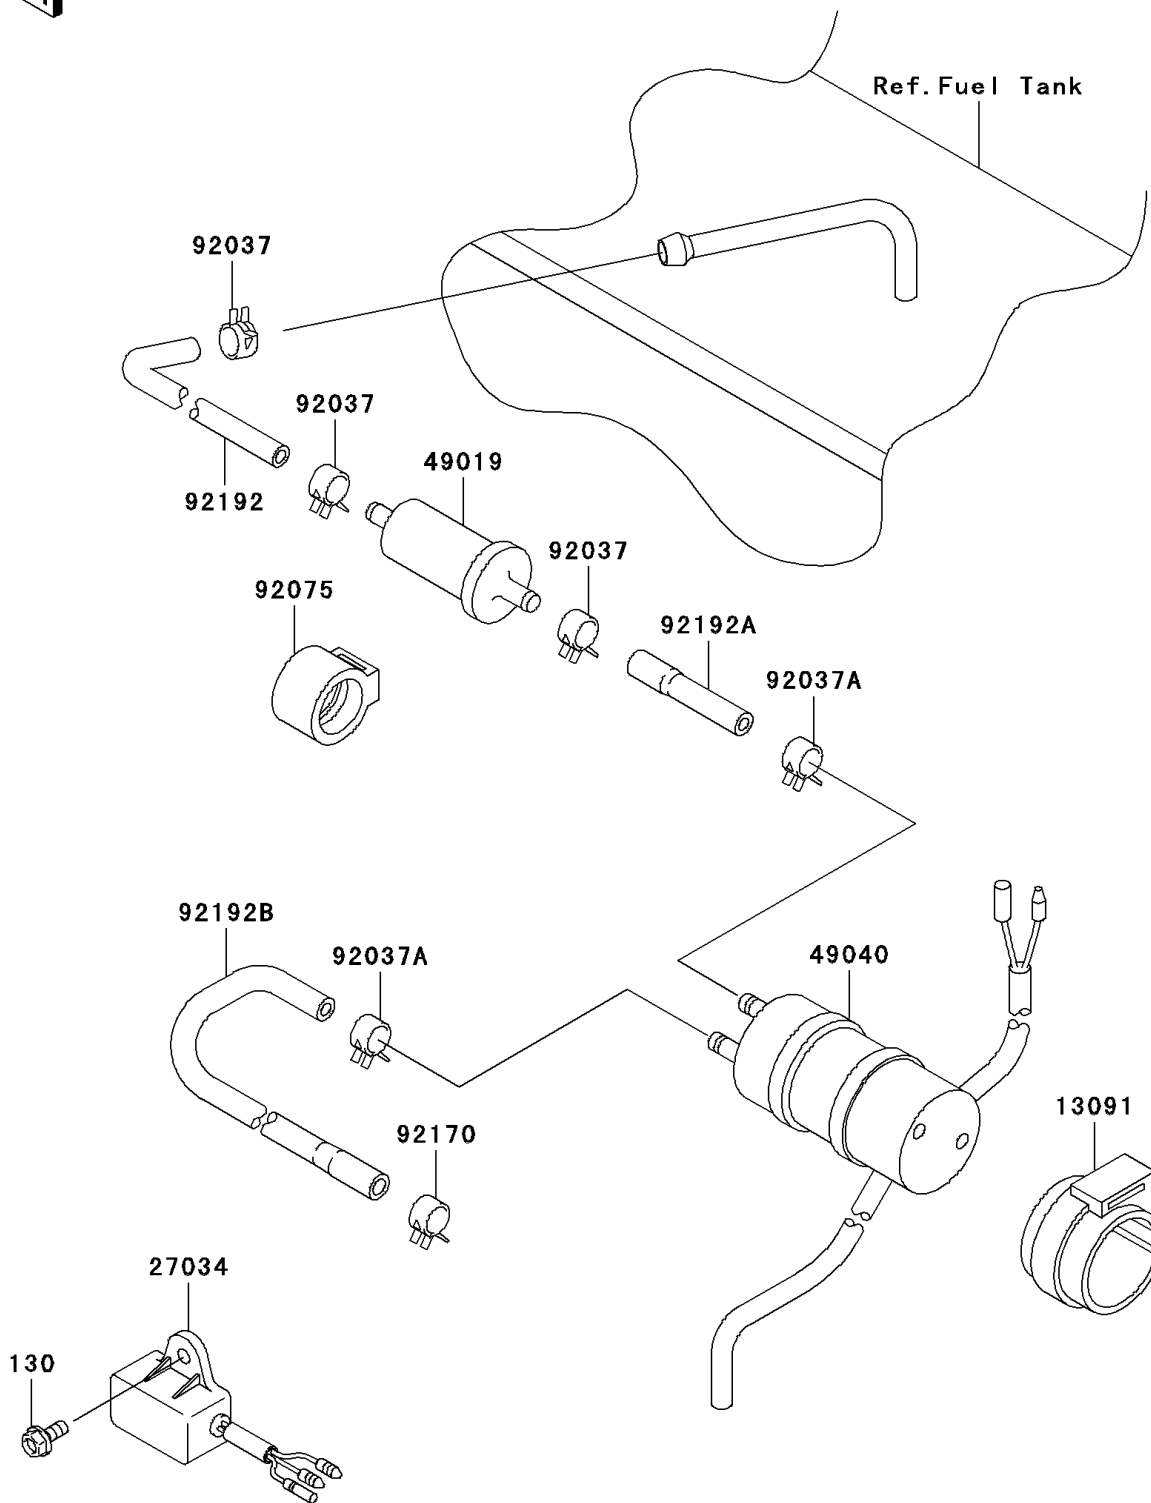

MULE™ 3010 4x4 PARTS DIAGRAM

Fuel Pump

E1520

MULE™ 3010 4x4 PARTS LIST

Fuel Pump

ITEM NAME	PART NUMBER	QUANTITY
BOLT-FLANGED,6X14 (Ref # 130)	130BB0614	1
HOLDER (Ref # 13091)	13091-1512	1
RELAY,FUEL CUT (Ref # 27034)	27034-1053	1
FILTER-FUEL (Ref # 49019)	49019-1055	1
PUMP-FUEL (Ref # 49040)	49040-1055	1
CLAMP,HOSE CLIP (Ref # 92037)	92037-1181	1
CLAMP,TUBE (Ref # 92037A)	92037-1505	1
DAMPER,FUEL FILTER (Ref # 92075)	92075-1853	1
CLAMP (Ref # 92170)	92170-2082	1
TUBE (Ref # 92192)	92192-0240	1
TUBE (Ref # 92192A)	92192-0241	1
TUBE (Ref # 92192B)	92192-0242	1