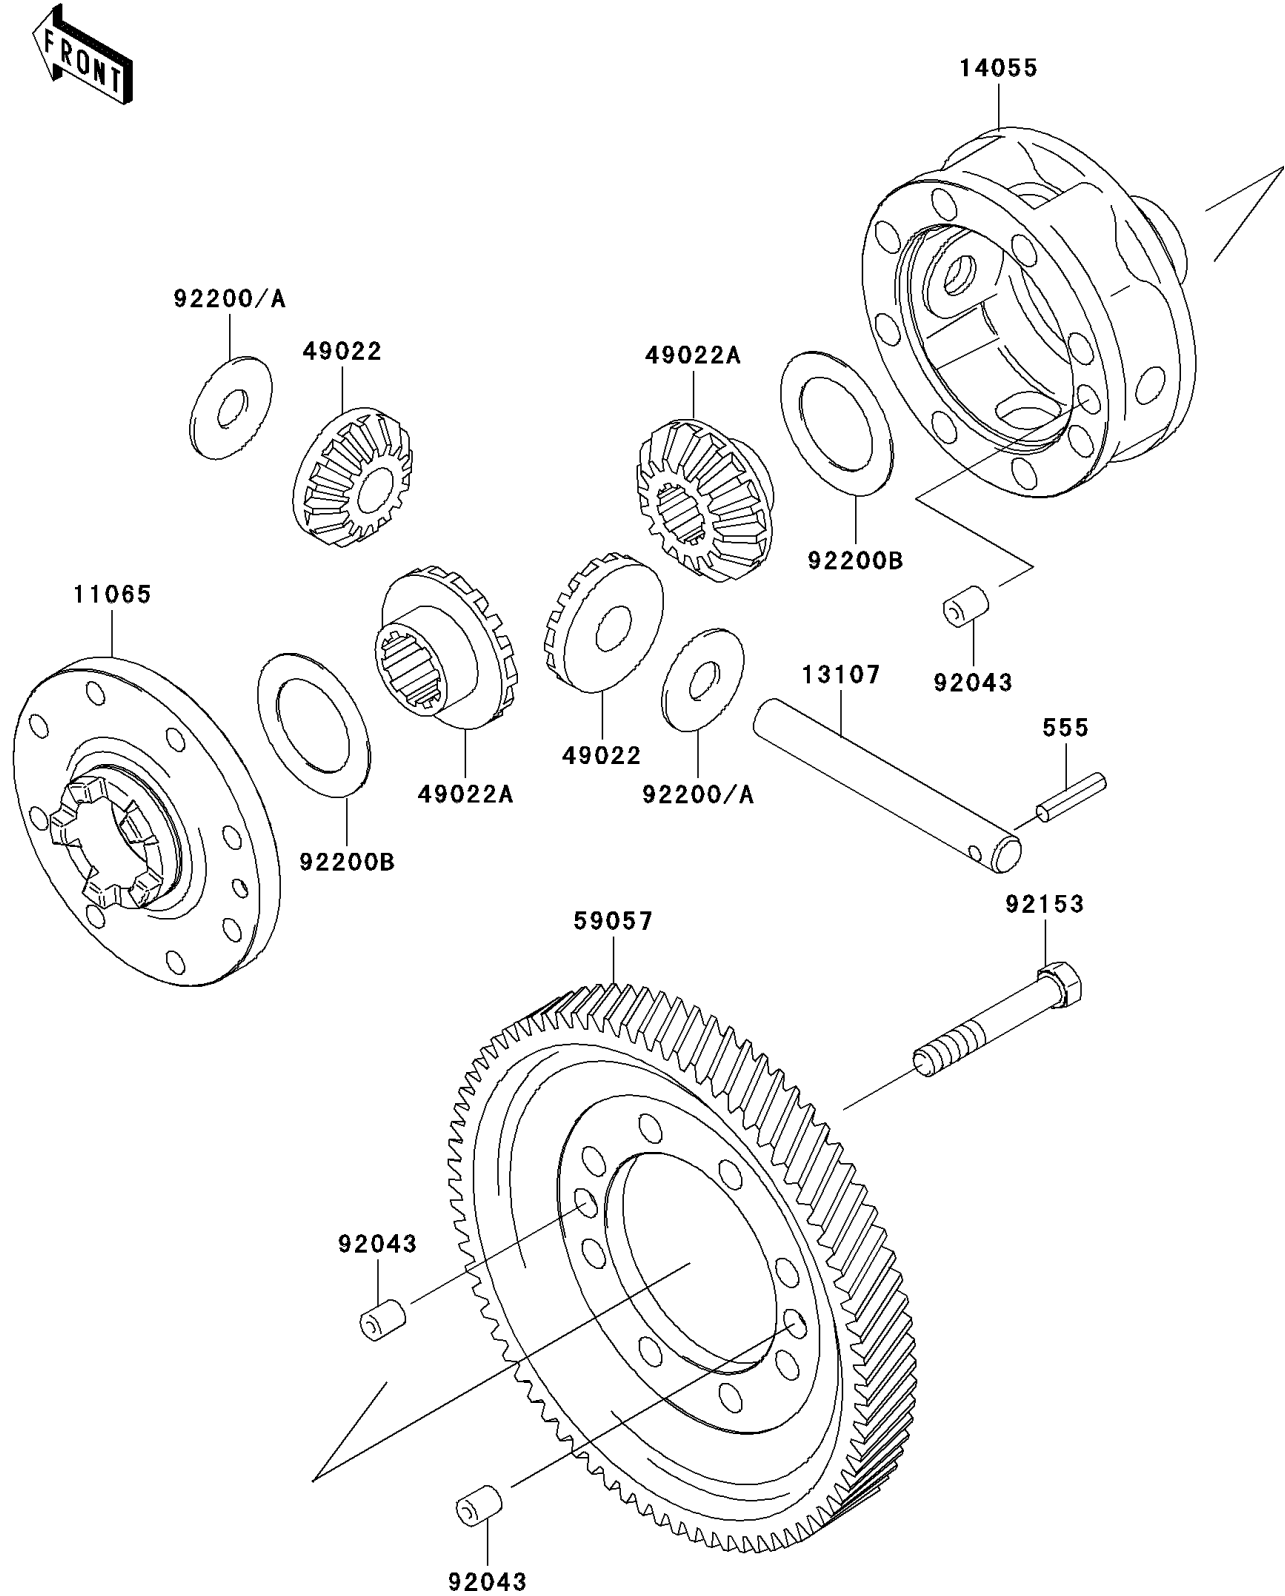

MULE™ 3010 4x4 PARTS DIAGRAM

Differential

E1451

MULE™ 3010 4x4 PARTS LIST

Differential

ITEM NAME	PART NUMBER	QUANTITY
PIN-SPRING (Ref # 555)	555A0525	1
CAP,GEAR CASE (Ref # 11065)	11065-0033	1
SHAFT (Ref # 13107)	13107-0009	1
CASE-GEAR,DIFFERENTIAL (Ref # 14055)	14055-0003	1
GEAR-BEVEL,10T (Ref # 49022)	49022-1105	1
GEAR-BEVEL,16T (Ref # 49022A)	49022-1117	1
GEAR-HELICAL,DIFFERENTIAL (Ref # 59057)	59057-0002	1
PIN,10X12 (Ref # 92043)	92043-0029	1
BOLT,10X63 (Ref # 92153)	92153-0331	1
WASHER,14.5X38X1.2 (Ref # 92200)	92200-0021	1
WASHER,14.5X38X1.0 (Ref # 92200A)	92200-1044	1
WASHER,35.5X54X1.0 (Ref # 92200B)	92200-1045	1