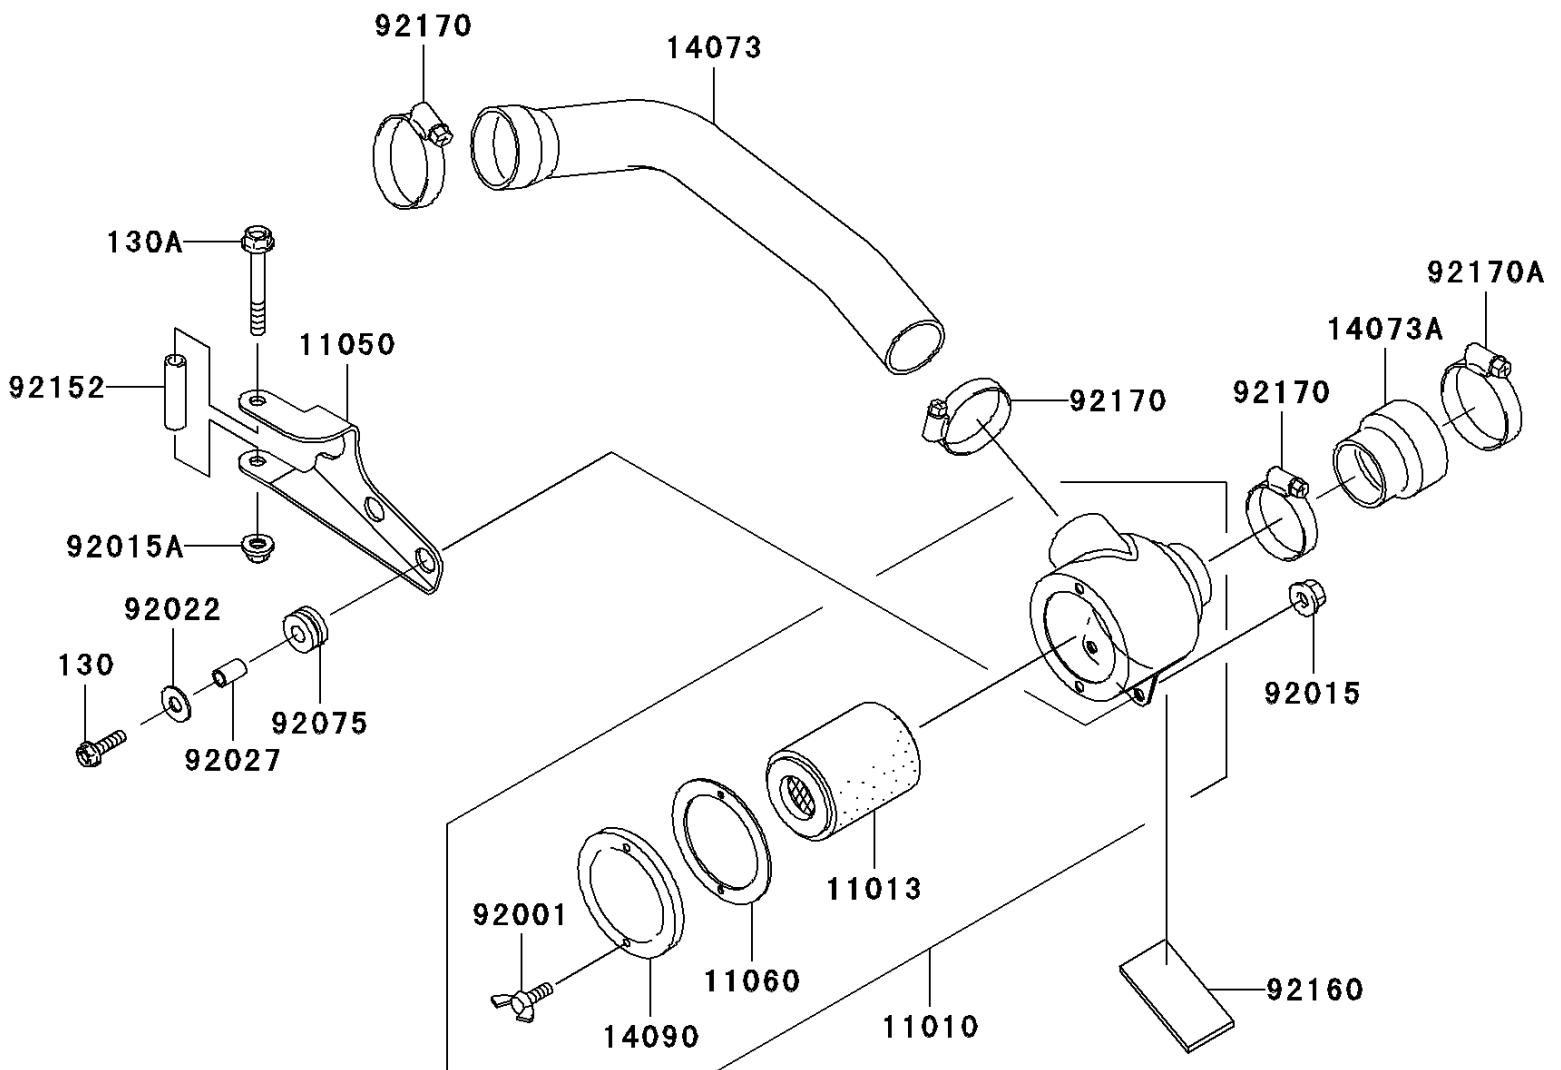

## MULE™ 3010 4x4 PARTS DIAGRAM

Air Cleaner-Belt Converter

E1394

## MULE™ 3010 4x4 PARTS LIST

Air Cleaner-Belt Converter

ITEM NAME	PART NUMBER	QUANTITY
BOLT-FLANGED,8X30 (Ref # 130)	130AB0830	1
BOLT-FLANGED,10X75 (Ref # 130A)	130BB1075	1
FILTER-ASSY-AIR (Ref # 11010)	11010-0062	1
ELEMENT-AIR FILTER (Ref # 11013)	11013-1263	1
BRACKET (Ref # 11050)	11050-1404	1
GASKET,AIR FILTER CASE (Ref # 11060)	11060-1975	1
DUCT (Ref # 14073)	14073-1699	1
DUCT (Ref # 14073A)	14073-1700	1
COVER,AIR FILTER (Ref # 14090)	14090-1766	1
BOLT,WING,6X15 (Ref # 92001)	92001-1703	1
NUT,8MM (Ref # 92015)	92015-1432	1
NUT,LOCK,10MM (Ref # 92015A)	92015-1597	1
WASHER,9X28X2.3 (Ref # 92022)	92022-1632	1
COLLAR,8.8X12X15.5 (Ref # 92027)	92027-1081	1
DAMPER (Ref # 92075)	92075-1736	1
COLLAR,10.5X16X50 (Ref # 92152)	92152-0083	1
DAMPER (Ref # 92160)	92160-1102	1
CLAMP (Ref # 92170)	92170-1674	1
CLAMP (Ref # 92170A)	92170-1764	1