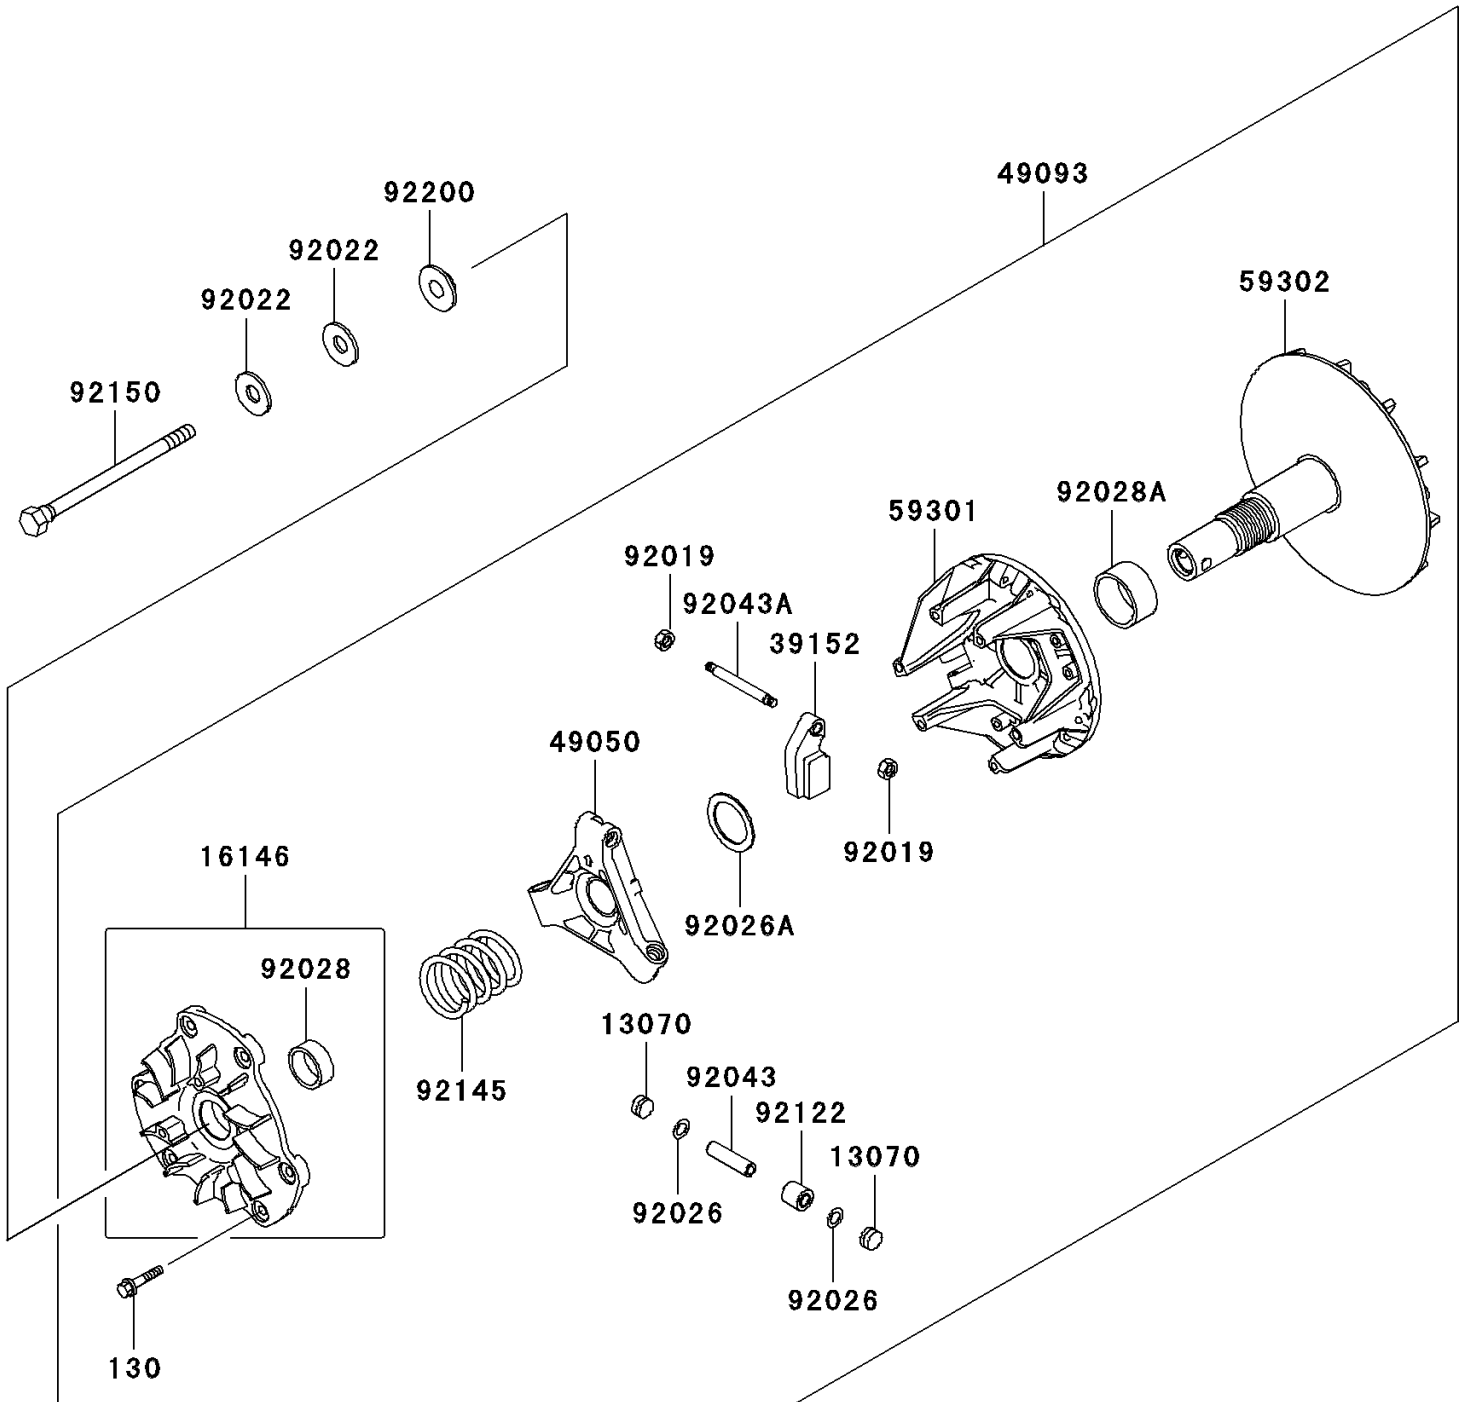

## MULE™ 3010 4x4 PARTS DIAGRAM

Drive Converter

E1391

## MULE™ 3010 4x4 PARTS LIST

Drive Converter

ITEM NAME	PART NUMBER	QUANTITY
BOLT-FLANGED,6X30 (Ref # 130)	130CA0630	1
GUIDE (Ref # 13070)	13070-1330	1
COVER-ASSY (Ref # 16146)	16146-1219	1
WEIGHT-RAMP (Ref # 39152)	39152-1078	1
SPIDER (Ref # 49050)	49050-1076	1
CONVERTER-ASSY-DRIVE (Ref # 49093)	49093-1069	1
SHEAVE-MOVABLE (Ref # 59301)	59301-1060	1
SHEAVE-COMP (Ref # 59302)	59302-1085	1
NUT,LOCK,6MM (Ref # 92019)	92019-008	1
WASHER,SPECIAL CONICAL (Ref # 92022)	92022-1901	1
SPACER (Ref # 92026)	92026-1512	1
SPACER,32.3X44.3X3.6 (Ref # 92026A)	92026-1591	1
BUSHING (Ref # 92028)	92028-1861	1
BUSHING (Ref # 92028A)	92028-1864	1
PIN (Ref # 92043)	92043-1572	1
PIN (Ref # 92043A)	92043-1573	1
ROLLER (Ref # 92122)	92122-1204	1
SPRING (Ref # 92145)	92145-1388	1
BOLT,12X163.5 (Ref # 92150)	92150-1008	1
WASHER (Ref # 92200)	92200-1401	1