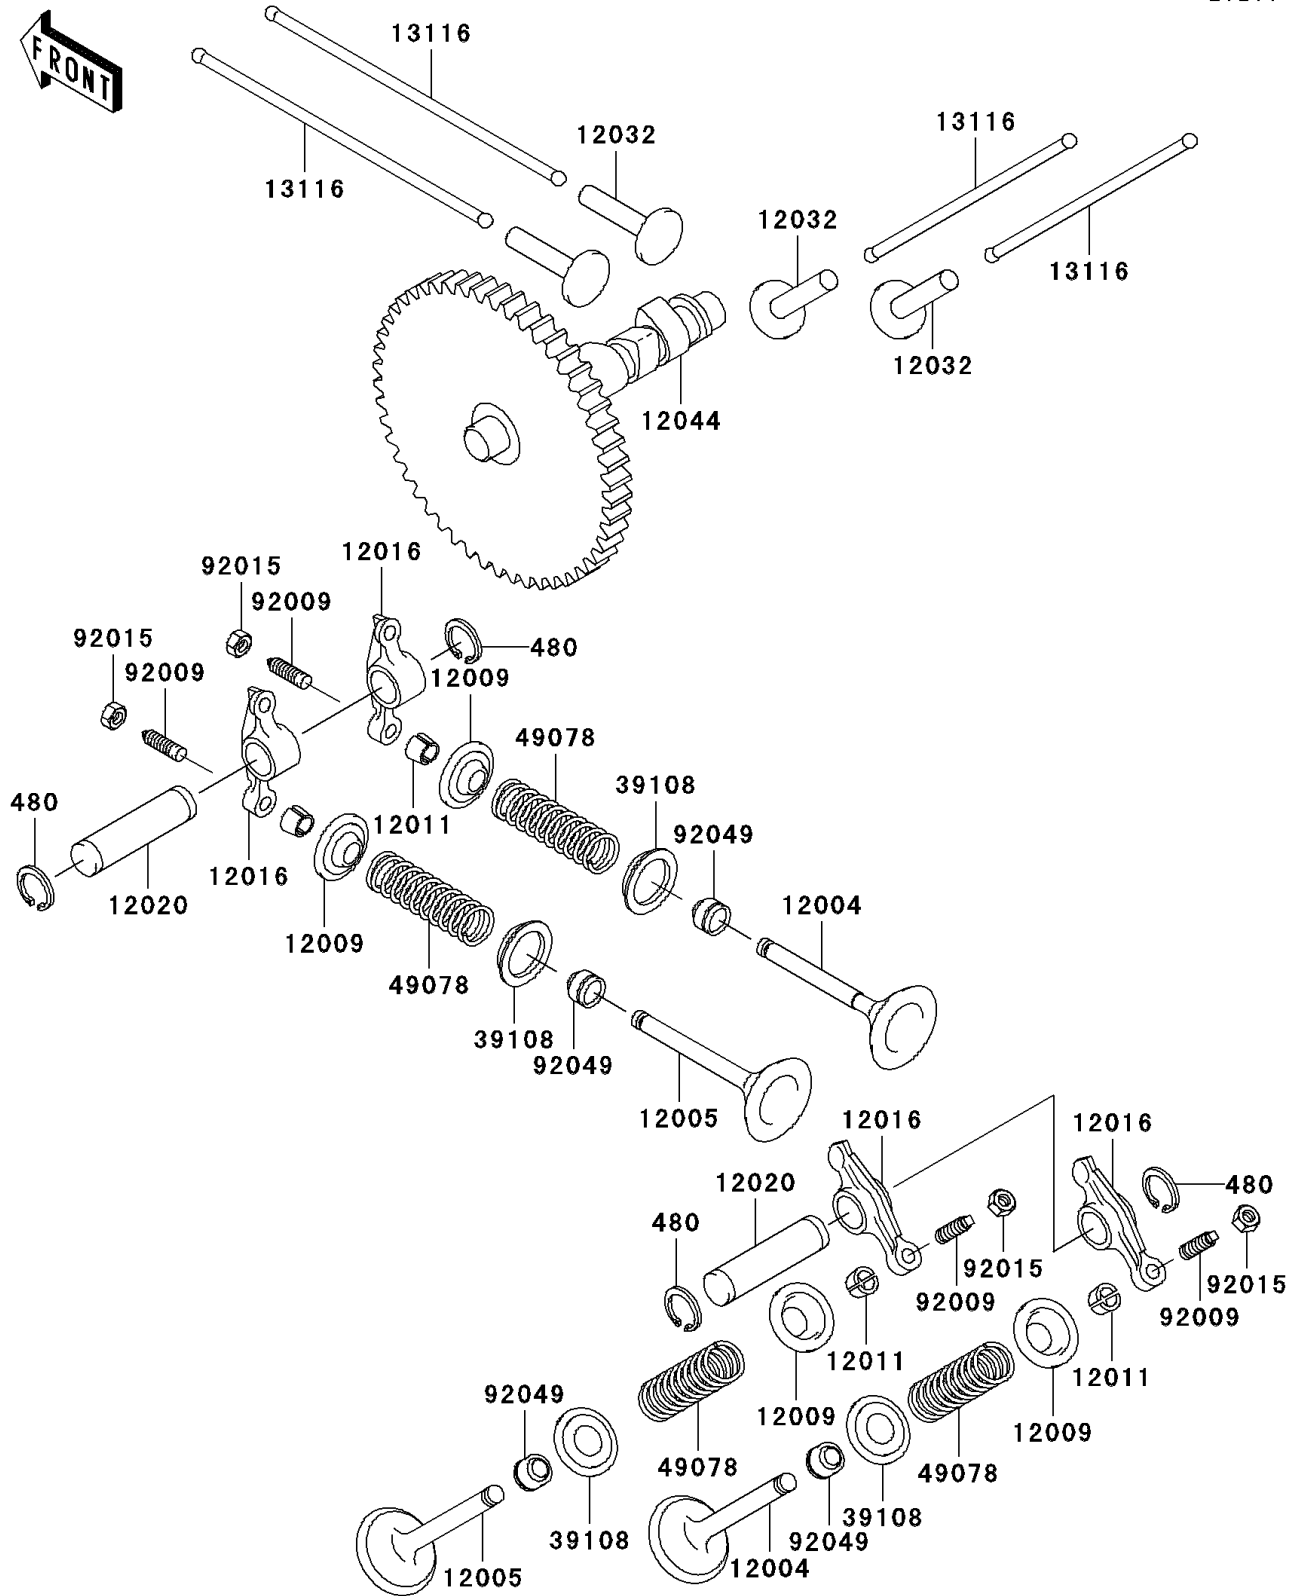

## MULE™ 3010 4x4 PARTS DIAGRAM

Valve(s)/Camshaft(s)

E1211

## MULE™ 3010 4x4 PARTS LIST

Valve(s)/Camshaft(s)

ITEM NAME	PART NUMBER	QUANTITY
CIRCLIP-TYPE-C,12MM (Ref # 480)	480J1200	1
VALVE-INTAKE (Ref # 12004)	12004-2115	1
VALVE-EXHAUST (Ref # 12005)	12005-2093	1
RETAINER-VALVE SPRING (Ref # 12009)	12009-2067	1
COLLET (Ref # 12011)	12011-2056	1
ARM-ROCKER (Ref # 12016)	12016-2056	1
SHAFT-ROCKER (Ref # 12020)	12020-2059	1
TAPPET (Ref # 12032)	12032-2064	1
CAMSHAFT-VALVE (Ref # 12044)	12044-2239	1
ROD-PUSH (Ref # 13116)	13116-2057	1
RETAINER-SPRING (Ref # 39108)	39108-2057	1
SPRING-ENGINE VALVE (Ref # 49078)	49078-2082	1
SCREW,VALVE ADJUST (Ref # 92009)	92009-1109	1
NUT,VALVE ADJUST LOCK (Ref # 92015)	92015-1137	1
SEAL-OIL (Ref # 92049)	92049-2109	1