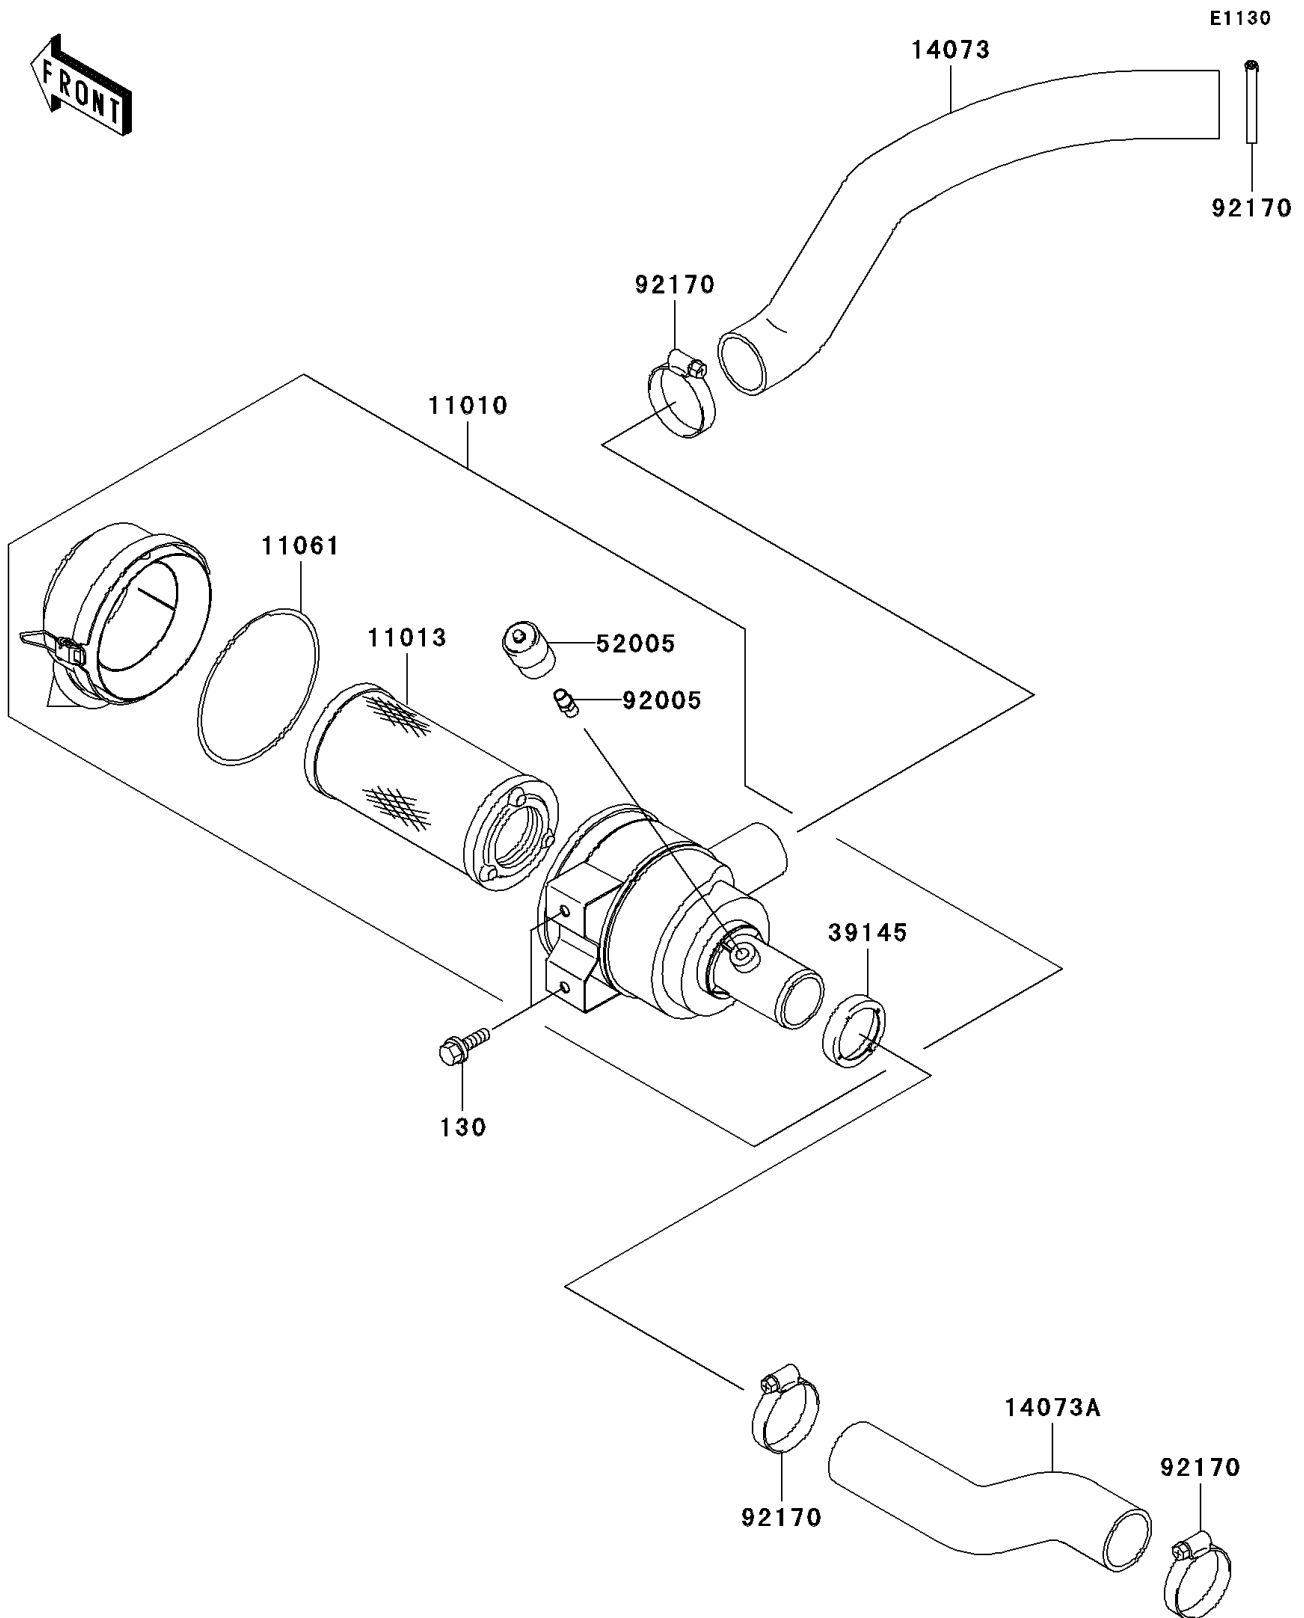

## MULE™ 3010 4x4 PARTS DIAGRAM

Air Cleaner

## MULE™ 3010 4x4 PARTS LIST

Air Cleaner

ITEM NAME	PART NUMBER	QUANTITY
BOLT-FLANGED,8X14 (Ref # 130)	130BB0814	1
FILTER-ASSY-AIR (Ref # 11010)	11010-0073	1
ELEMENT-AIR FILTER (Ref # 11013)	11013-1290	1
GASKET,AIR FILTER (Ref # 11061)	11061-1078	1
DUCT,FRAME-A/C (Ref # 14073)	14073-1782	1
DUCT,A/C-AIR CHAMBER (Ref # 14073A)	14073-1783	1
TRIM-SEAL (Ref # 39145)	39145-1133	1
GAUGE,AIR (Ref # 52005)	52005-7502	1
FITTING,AIR FILTER (Ref # 92005)	92005-1386	1
CLAMP (Ref # 92170)	92170-1674	1