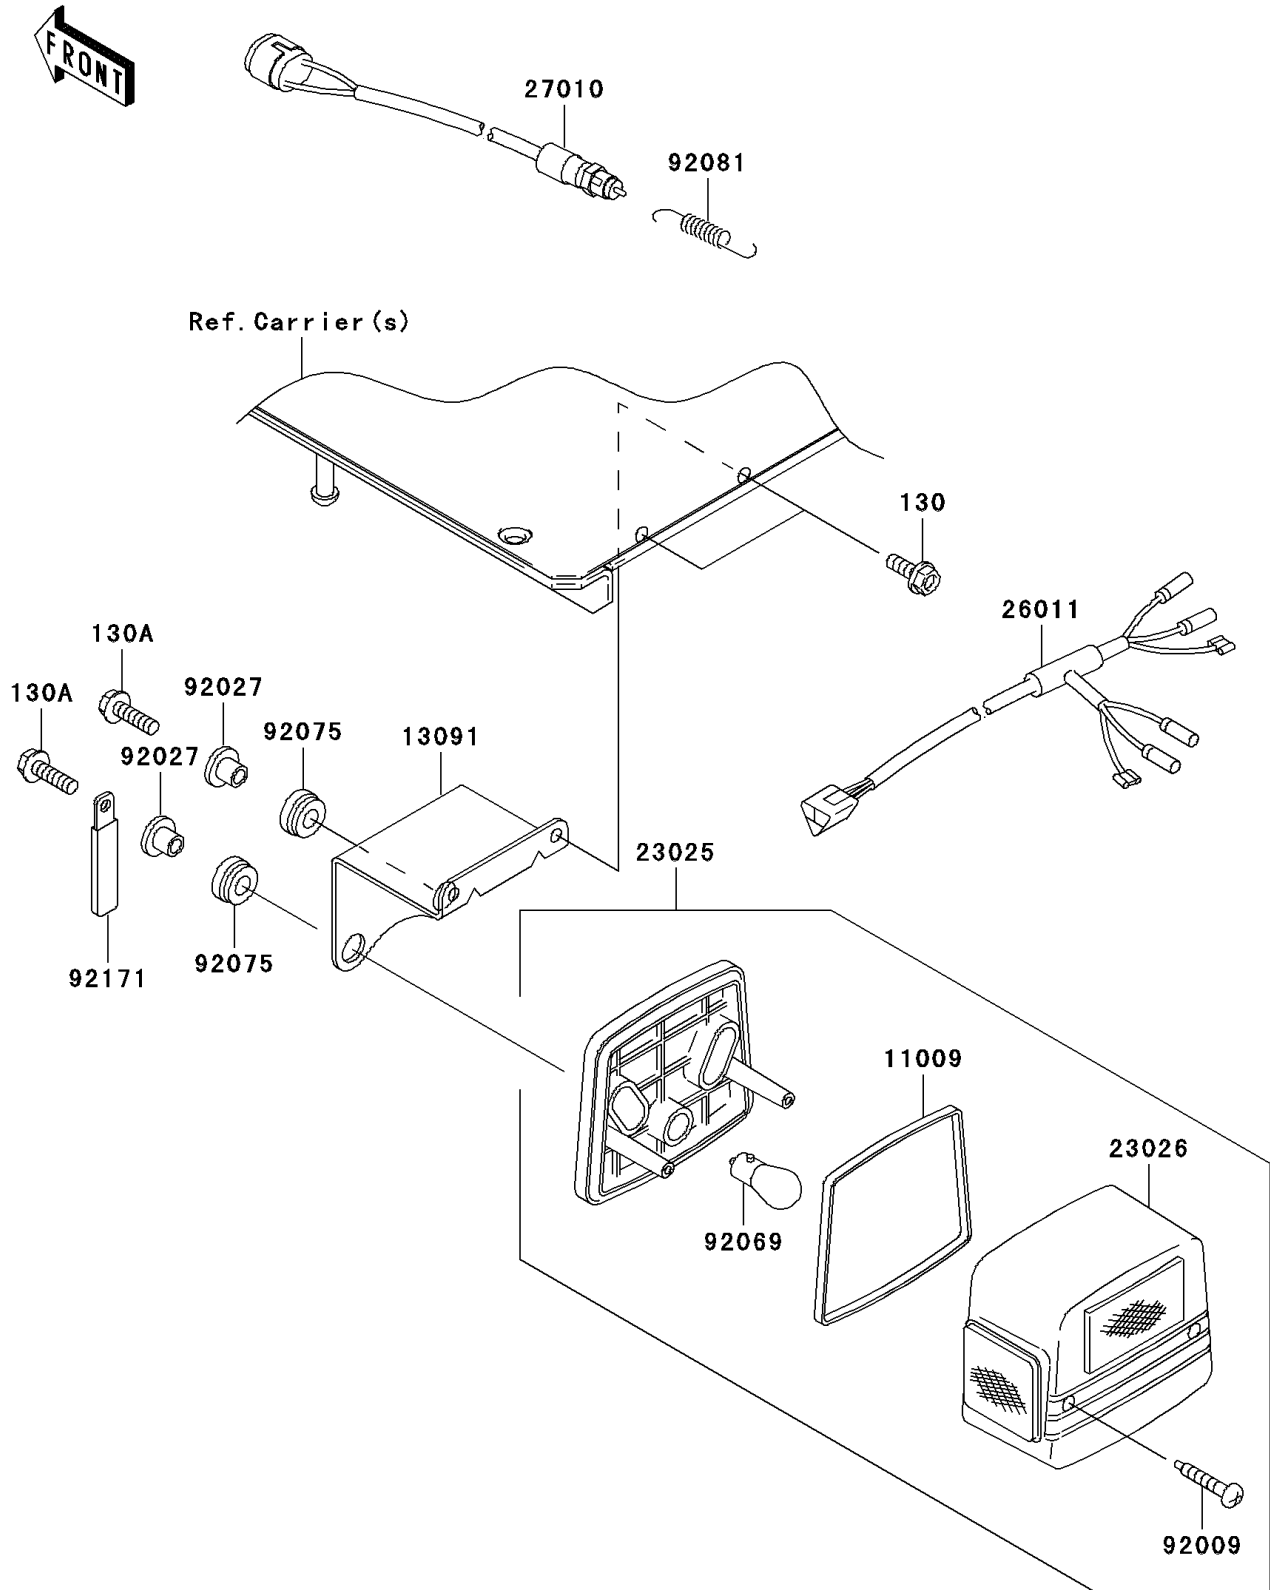

2006 MULE™ 3010 4x4 Hardwoods Green HD® PARTS DIAGRAM

Taillight(s)

F2720

2006 MULE™ 3010 4x4 Hardwoods Green HD® PARTS LIST

Taillight(s)

ITEM NAME	PART NUMBER	QUANTITY
BOLT-FLANGED,6X16 (Ref # 130)	130BB0616	1
BOLT-FLANGED,6X20 (Ref # 130A)	130BB0620	1
GASKET,TAIL LAMP (Ref # 11009)	11009-1215	1
HOLDER,TAIL LAMP (Ref # 13091)	13091-1743	1
LAMP-TAIL (Ref # 23025)	23025-1042	1
LENS,TAIL LAMP (Ref # 23026)	23026-1019	1
WIRE-LEAD (Ref # 26011)	26011-1756	1
SWITCH,BRAKE LAMP (Ref # 27010)	27010-1301	1
SCREW,TAPPING,4X25 (Ref # 92009)	92009-1069	1
COLLAR,L=11.1 (Ref # 92027)	92027-194	1
BULB,12V 21/5W (Ref # 92069)	92069-1011	1
DAMPER (Ref # 92075)	92075-277	1
SPRING,HOOK RETURN (Ref # 92081)	92081-1466	1
CLAMP (Ref # 92171)	92171-0652	1