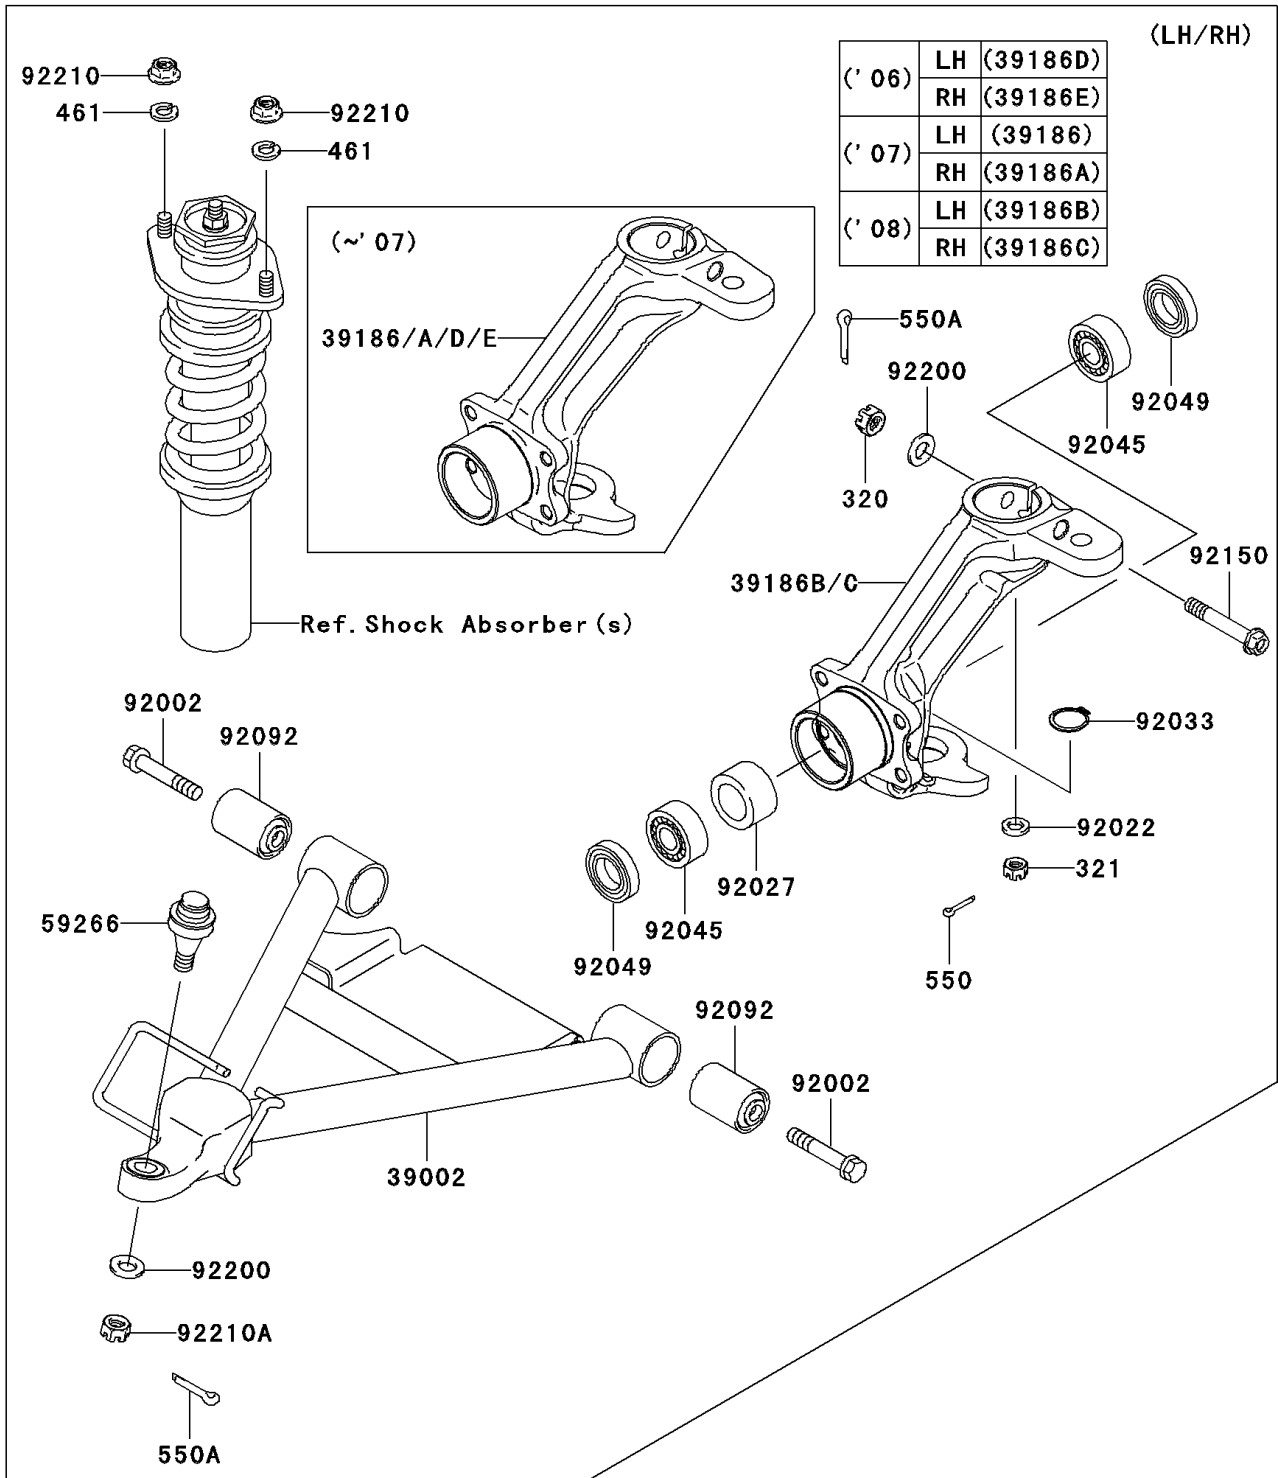

2006 MULE™ 3010 4x4 Hardwoods Green HD® PARTS DIAGRAM

Front Suspension

F2152

2006 MULE™ 3010 4x4 Hardwoods Green HD® PARTS LIST

Front Suspension

ITEM NAME	PART NUMBER	QUANTITY
NUT-CASTLE (Ref # 320)	320G1200	1
NUT-CASTLE (Ref # 321)	321H1000	1
WASHER-SPRING (Ref # 461)	461L1000	1
PIN-COTTER,2.0X22 (Ref # 550)	550D2022	1
PIN-COTTER,3.0X25 (Ref # 550A)	550D3025	1
ARM-COMP-SUSP (Ref # 39002)	39002-0001	1
KNUCKLE,FR,LH (Ref # 39186D)	39186-1096	1
KNUCKLE,FR,RH (Ref # 39186E)	39186-1097	1
JOINT-BALL (Ref # 59266)	59266-1080	1
BOLT,FLANGED,12X75 (Ref # 92002)	92002-1661	1
WASHER,10.5X18X2.5 (Ref # 92022)	92022-1876	1
COLLAR,L=34.5 (Ref # 92027)	92027-1538	1
RING-SNAP,C-TYPE,32MM (Ref # 92033)	92033-1262	1
BEARING-BALL,60052RD (Ref # 92045)	92045-0105	1
SEAL-OIL,SD35X47X7HS (Ref # 92049)	92049-1513	1
BUSHING-RUBBER (Ref # 92092)	92092-1065	1
BOLT,FLANGED,12X72 (Ref # 92150)	92150-1356	1
WASHER,12.3X23X2.3 (Ref # 92200)	92200-1004	1
NUT,LOCK,FLANGED,10MM (Ref # 92210)	92210-0276	1
NUT,CASTLE,12MM (Ref # 92210A)	92210-0395	1