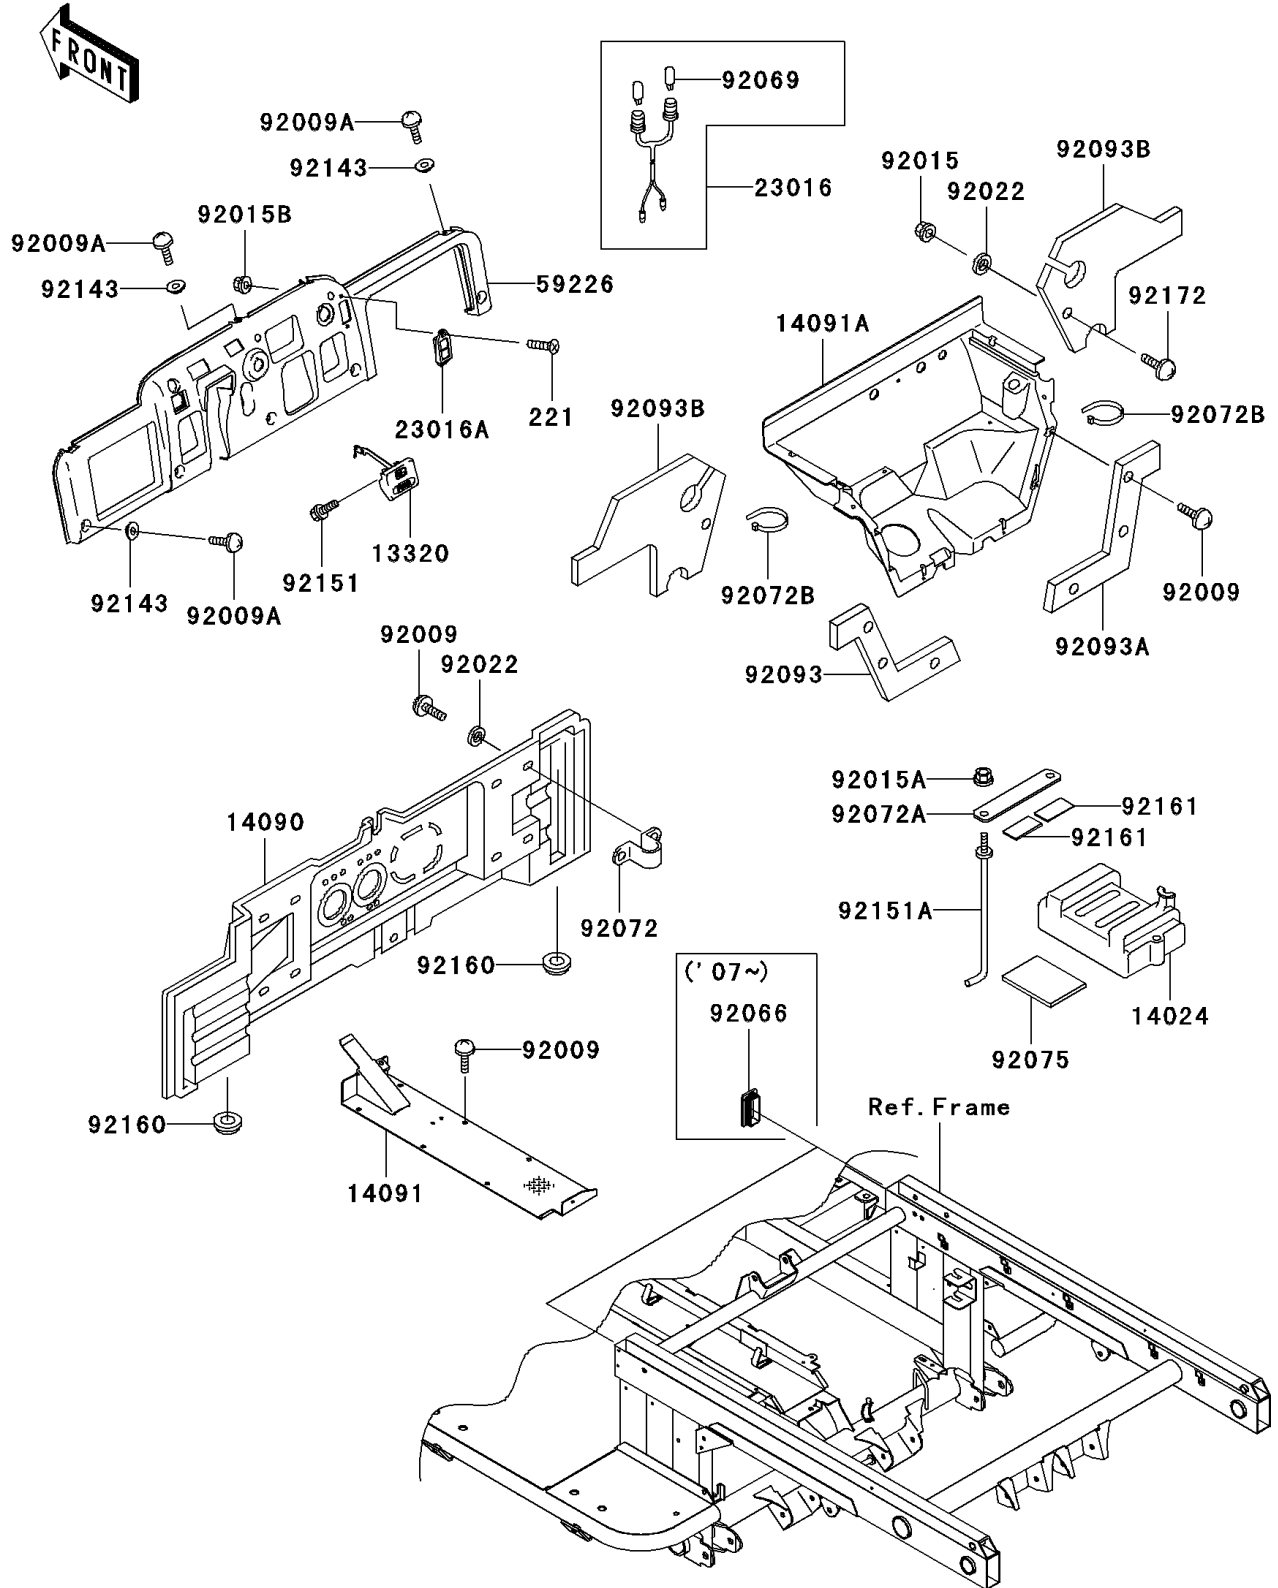

2006 MULE™ 3010 4x4 Hardwoods Green HD® PARTS DIAGRAM

Frame Fittings

F2131

2006 MULE™ 3010 4x4 Hardwoods Green HD® PARTS LIST

Frame Fittings

ITEM NAME	PART NUMBER	QUANTITY
SCREW-CSK-CROS,6X16 (Ref # 221)	221AB0616	1
LEVER-ASSY (Ref # 13320)	13320-1016	1
COVER,BATTERY (Ref # 14024)	14024-1792	1
COVER,SEAT UNDER (Ref # 14090)	14090-1247	1
COVER,FLOOR,CNT (Ref # 14091)	14091-0118	1
COVER,FLOOR (Ref # 14091A)	14091-1378	1
LAMP-ASSY,INDICATOR (Ref # 23016)	23016-1188	1
LAMP-ASSY (Ref # 23016A)	23016-1189	1
PANEL-CONTROL,C.H.GREEN (Ref # 59226)	59226-7502-396	1
SCREW,TAPPING,6X16 (Ref # 92009)	92009-1166	1
SCREW,6X16 (Ref # 92009A)	92009-1621	1
NUT,FLANGED,6MM,BLACK (Ref # 92015)	92015-1233	1
NUT,FLANGED,8MM (Ref # 92015A)	92015-1406	1
NUT,LOCK,FLANGED,6MM (Ref # 92015B)	92015-1603	1
WASHER,6.5X20X1.6,BLACK (Ref # 92022)	92022-1346	1
BULB,12V 3W,T7 (Ref # 92069)	92069-1020	1
BAND (Ref # 92072)	92072-1252	1
BAND,L=159 (Ref # 92072A)	92072-1399	1
BAND,L=368.3 (Ref # 92072B)	92072-3872	1
DAMPER (Ref # 92075)	92075-1076	1
SEAL,FRONT FENDER,LH (Ref # 92093)	92093-1293	1
SEAL,FRONT FENDER,RH (Ref # 92093A)	92093-1294	1
SEAL,LOWER COVER (Ref # 92093B)	92093-1295	1
COLLAR (Ref # 92143)	92143-1087	1
BOLT,FLANGED,5X12 (Ref # 92151)	92151-1305	1
BOLT,BATTERY (Ref # 92151A)	92151-1897	1
DAMPER (Ref # 92160)	92160-1148	1
DAMPER (Ref # 92161)	92161-0032	1
SCREW,6X18 (Ref # 92172)	92172-0002	1