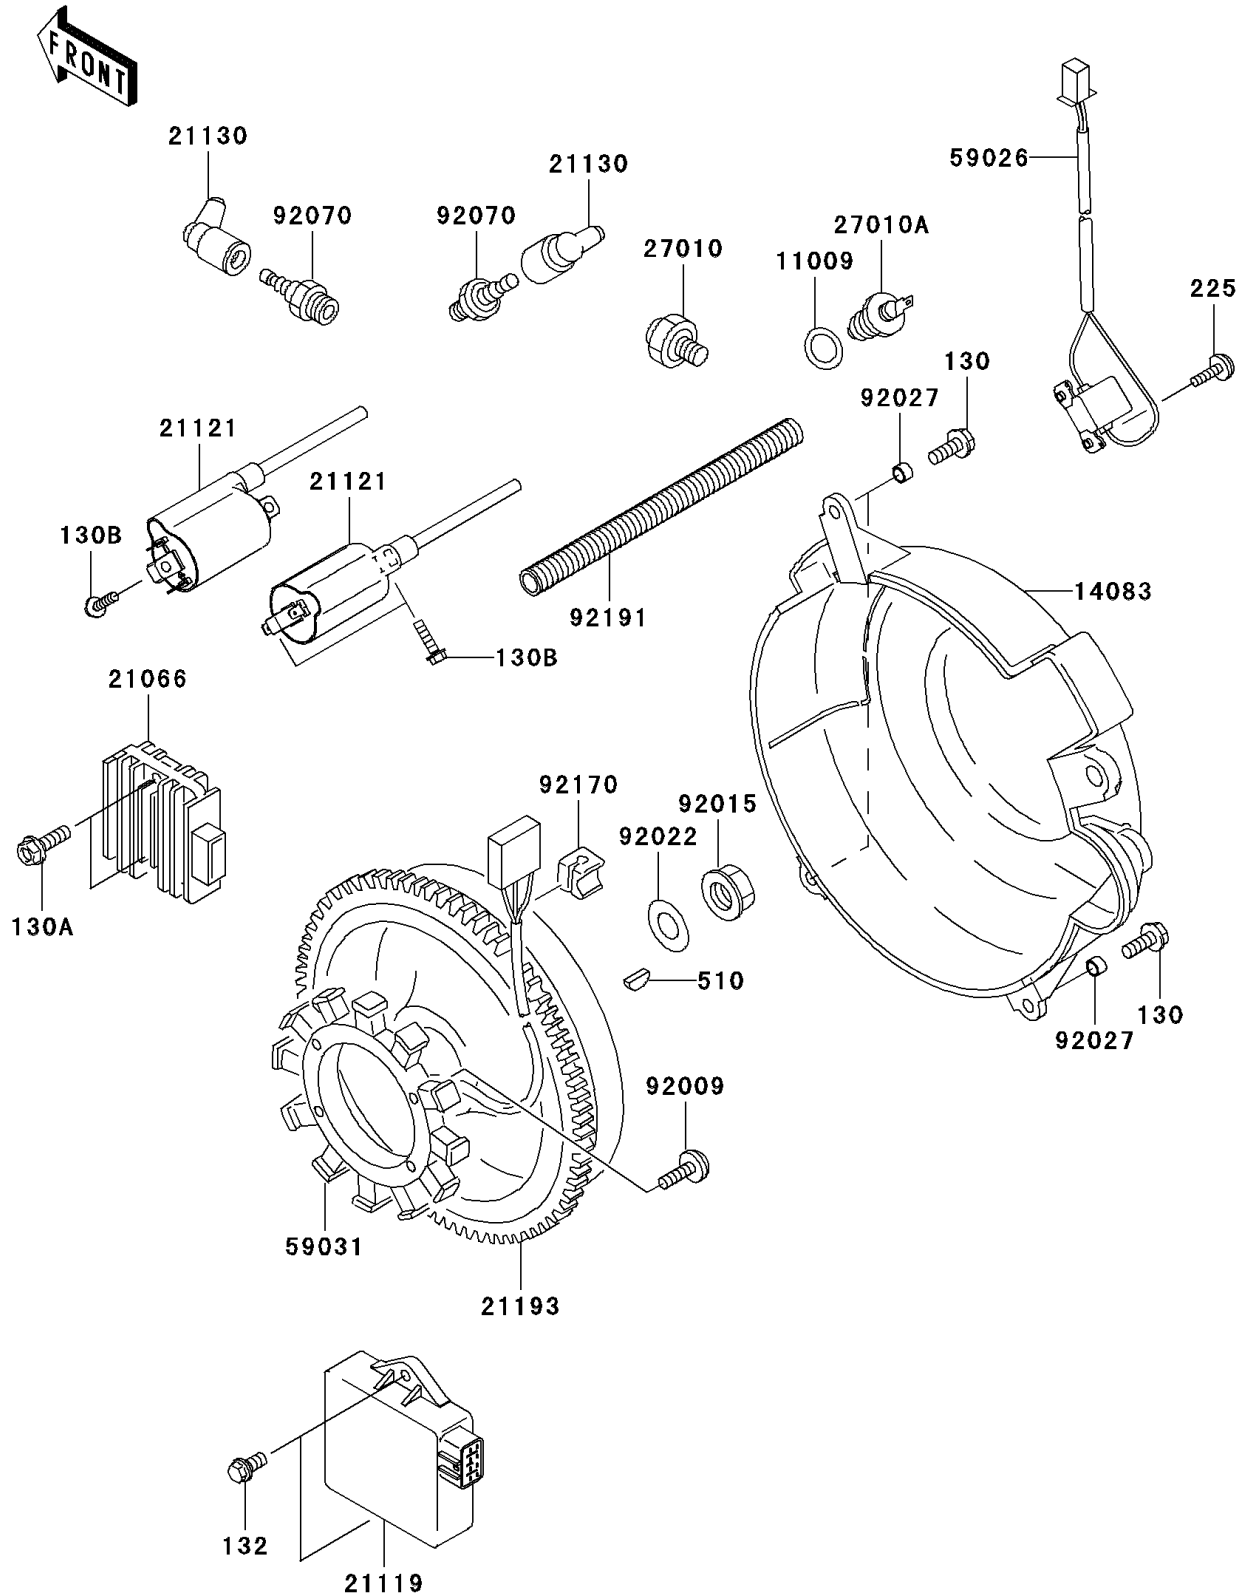

2006 MULE™ 3010 4x4 Hardwoods Green HD® PARTS DIAGRAM

Generator/Ignition Coil

E1811

2006 MULE™ 3010 4x4 Hardwoods Green HD® PARTS LIST

Generator/Ignition Coil

ITEM NAME	PART NUMBER	QUANTITY
BOLT-FLANGED,6X16 (Ref # 130)	130AA0616	1
BOLT-FLANGED,6X20 (Ref # 130A)	130BB0620	1
BOLT-FLANGED,5X20 (Ref # 130B)	130B0520	1
BOLT-FLANGED-SMALL,6X12 (Ref # 132)	132BB0612	1
SCREW-PAN-WSP-CROS,4X14 (Ref # 225)	225AA0414	1
KEY-WOODRUFF (Ref # 510)	510A5100	1
GASKET (Ref # 11009)	11009-2766	1
COVER-FLYWHEEL (Ref # 14083)	14083-2052	1
REGULATOR-VOLTAGE (Ref # 21066)	21066-1127	1
IGNITER (Ref # 21119)	21119-0045	1
COIL-IGNITION (Ref # 21121)	21121-2092	1
CAP-SPARK PLUG (Ref # 21130)	21130-2060	1
FLYWHEEL-ASSY (Ref # 21193)	21193-2184	1
SWITCH,OIL PRESSURE (Ref # 27010)	27010-1313	1
SWITCH,TEMP (Ref # 27010A)	27010-2182	1
COIL-PULSING (Ref # 59026)	59026-2065	1
COIL-CHARGING (Ref # 59031)	59031-2126	1
SCREW (Ref # 92009)	92009-2273	1
NUT (Ref # 92015)	92015-2167	1
WASHER (Ref # 92022)	92022-2229	1
COLLAR,6.2X7.8X5 (Ref # 92027)	92027-2096	1
PLUG-SPARK,BPR2ES(NGK),SOLID (Ref # 92070)	92070-2110	1
CLAMP (Ref # 92170)	92170-2056	1
TUBE (Ref # 92191)	92191-2124	1