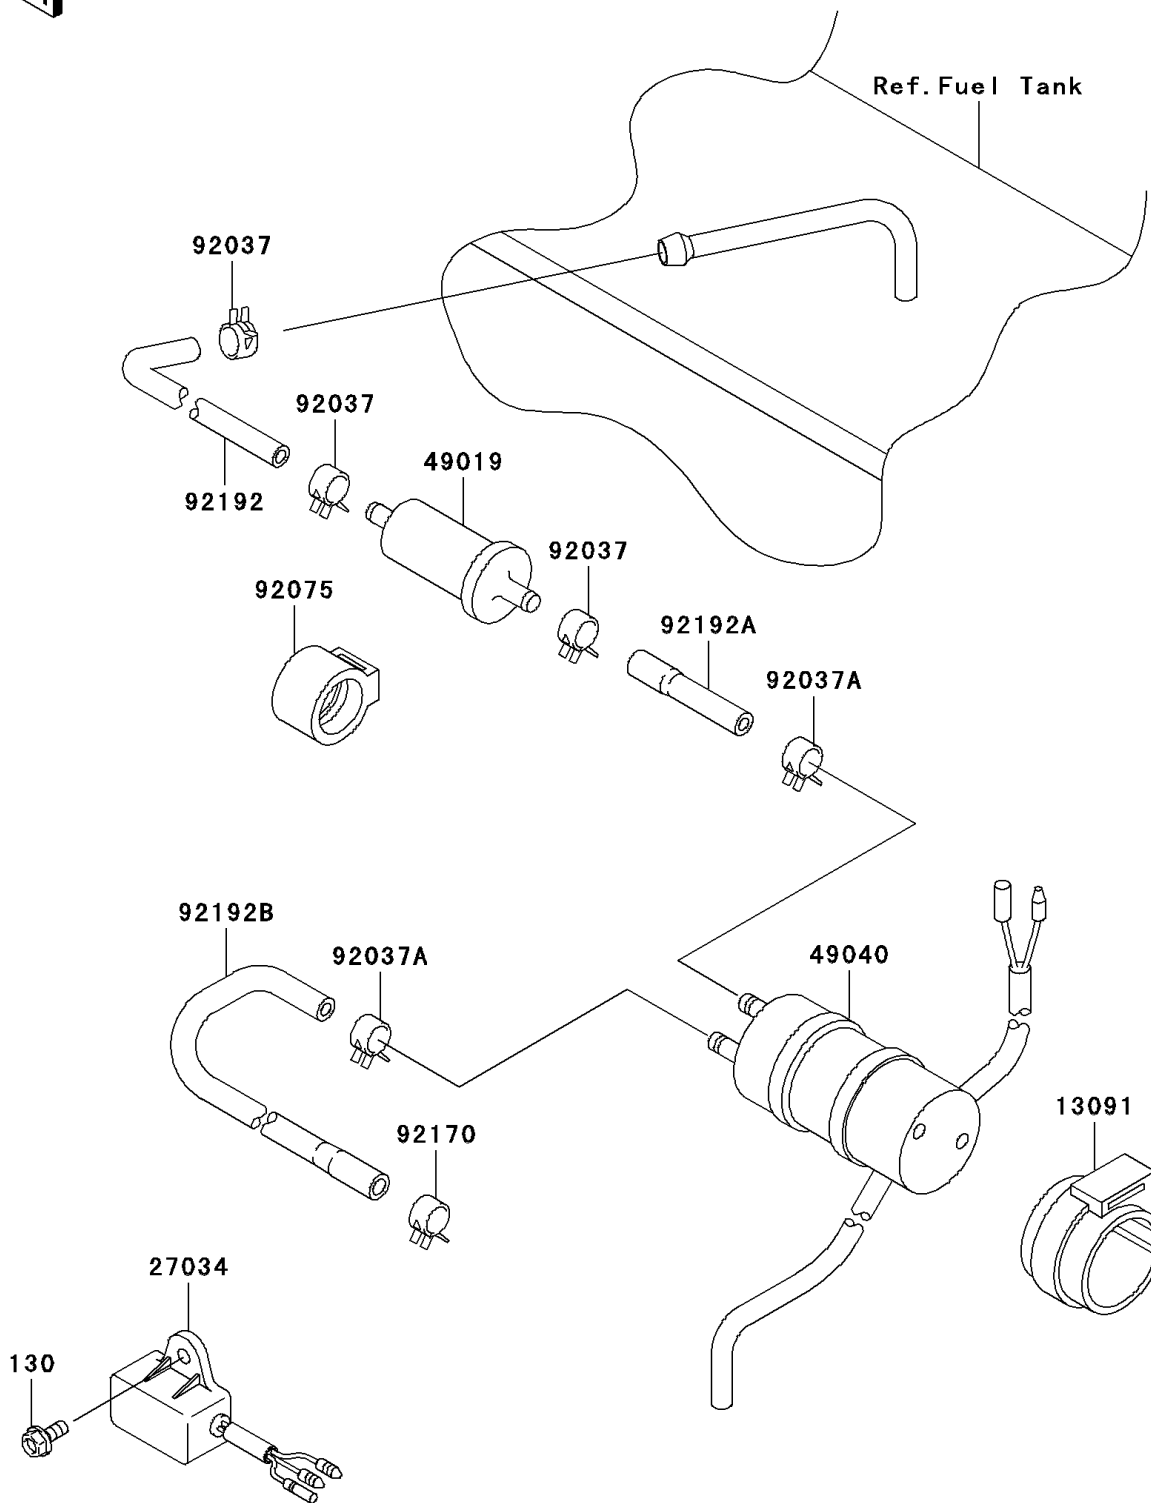

2006 MULE™ 3010 4x4 Hardwoods Green HD® PARTS DIAGRAM

Fuel Pump

E1520

2006 MULE™ 3010 4x4 Hardwoods Green HD® PARTS LIST

Fuel Pump

ITEM NAME	PART NUMBER	QUANTITY
BOLT-FLANGED,6X14 (Ref # 130)	130BB0614	1
HOLDER (Ref # 13091)	13091-1512	1
RELAY,FUEL CUT (Ref # 27034)	27034-1053	1
FILTER-FUEL (Ref # 49019)	49019-1055	1
PUMP-FUEL (Ref # 49040)	49040-1055	1
CLAMP,HOSE CLIP (Ref # 92037)	92037-1181	1
CLAMP,TUBE (Ref # 92037A)	92037-1505	1
DAMPER,FUEL FILTER (Ref # 92075)	92075-1853	1
CLAMP (Ref # 92170)	92170-2082	1
TUBE (Ref # 92192)	92192-0240	1
TUBE (Ref # 92192A)	92192-0241	1
TUBE (Ref # 92192B)	92192-0242	1