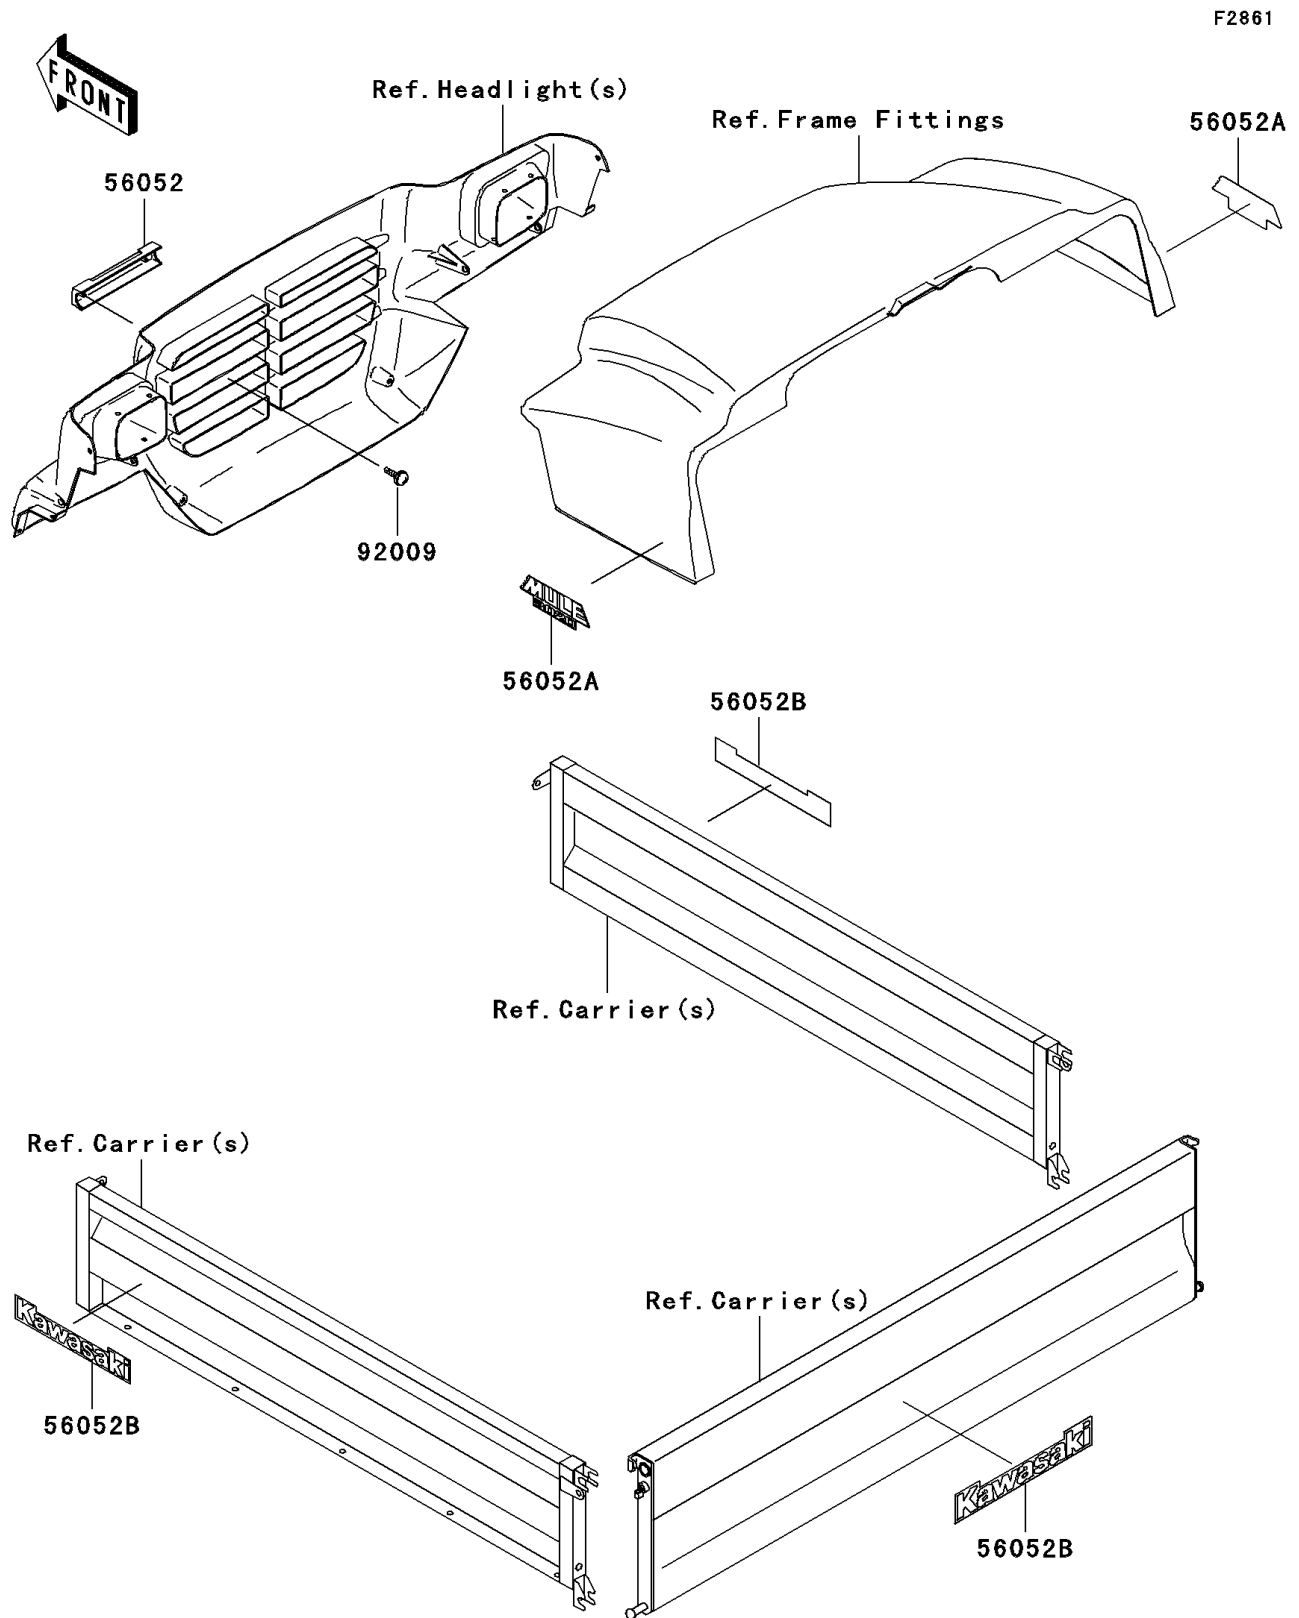

2006 MULE™ 3000 PARTS DIAGRAM

Decals

2006 MULE™ 3000 PARTS LIST

Decals

ITEM NAME	PART NUMBER	QUANTITY
MARK,FRONT GRIL,KAWASAKI (Ref # 56052)	56052-1245	1
MARK,FR FENDER,MULE 3000 (Ref # 56052A)	56052-1334	1
MARK,KAWASAKI (Ref # 56052B)	56052-1809	1
SCREW,TAPPING,4X12 (Ref # 92009)	92009-1444	1