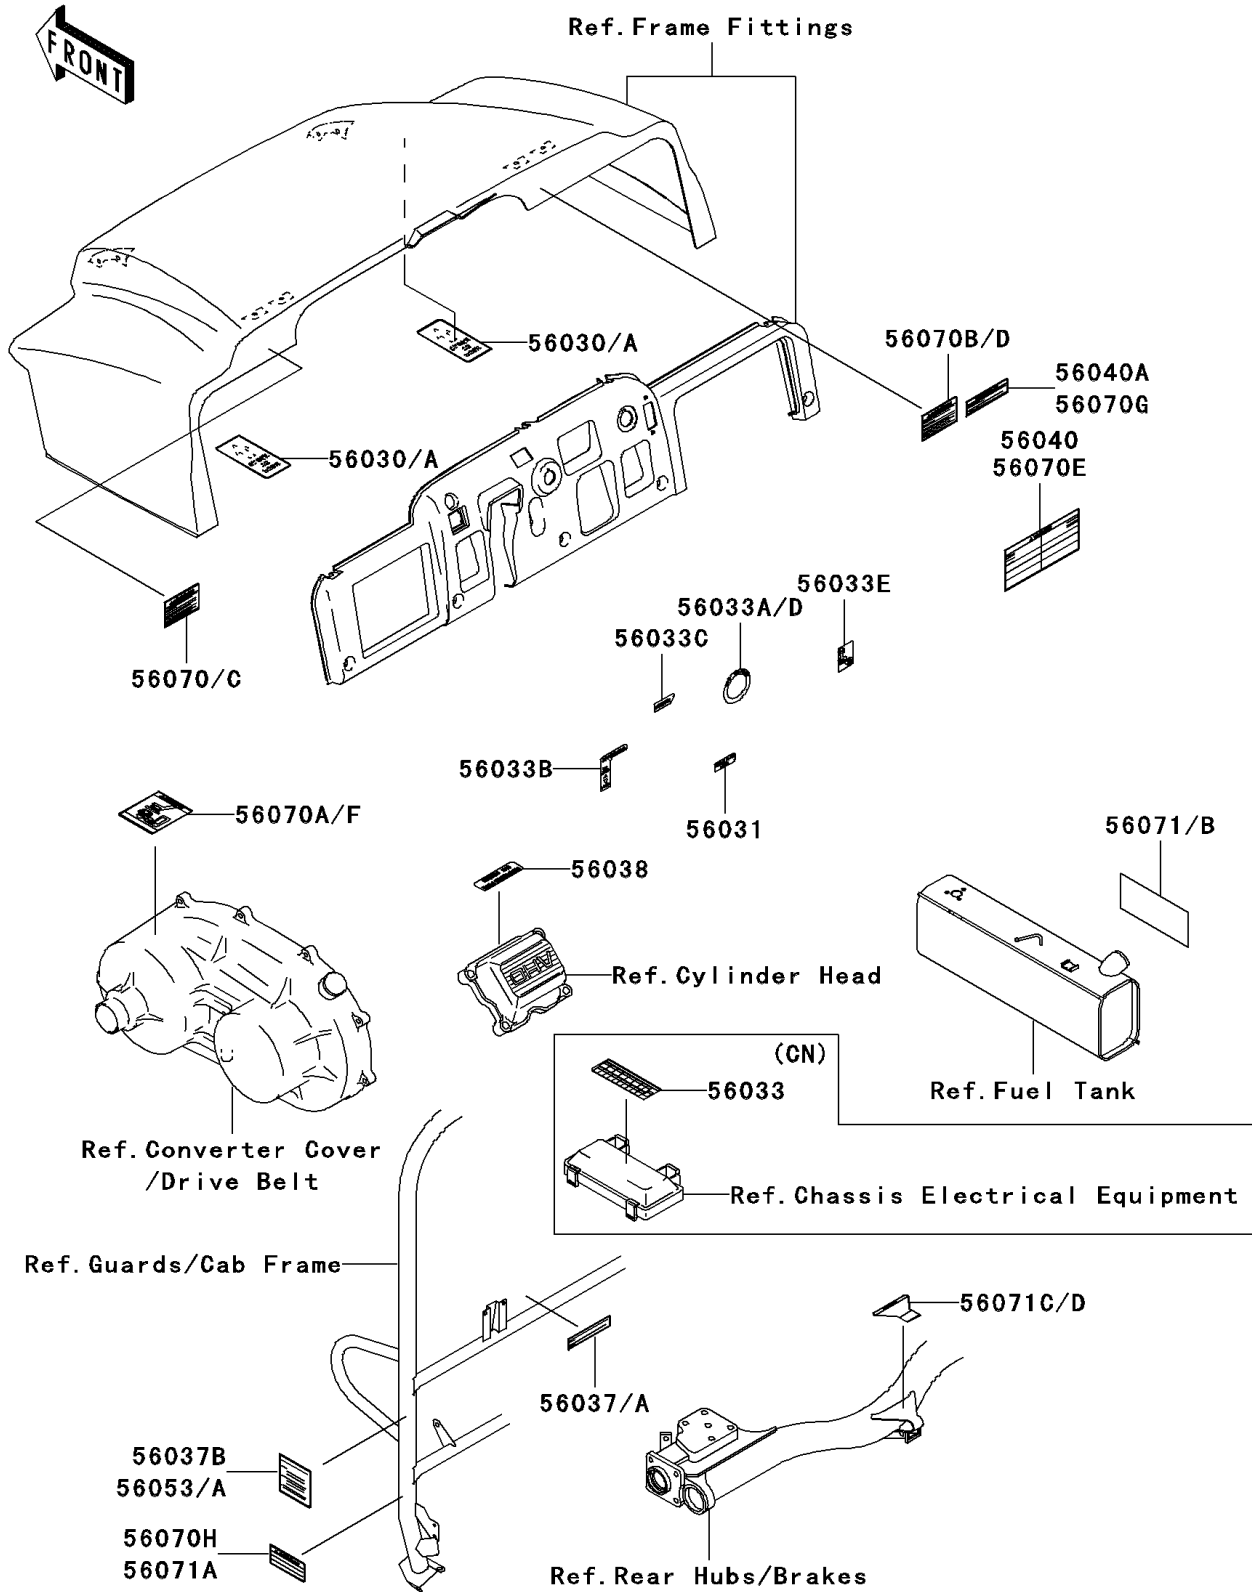

## 2006 MULE™ 3000 PARTS DIAGRAM

Labels

F2860

## 2006 MULE™ 3000 PARTS LIST

Labels

ITEM NAME	PART NUMBER	QUANTITY
LABEL,BONNET OPERATION (Ref # 56030)	56030-1240	1
LABEL-MANUAL,BRAKE FLUID LEVEL (Ref # 56031)	56031-1818	1
LABEL-MANUAL,DIFF MODE (Ref # 56033B)	56033-1183	1
LABEL-MANUAL,IGNITION (Ref # 56033C)	56033-1184	1
LABEL-MANUAL,IGNITION,ON/OFF (Ref # 56033D)	56033-1185	1
LABEL-MANUAL,SHIFT (Ref # 56033E)	56033-1205	1
LABEL-SPECIFICATION,CARGO BED (Ref # 56037)	56037-1576	1
LABEL-BRAND (Ref # 56038)	56038-2782	1
LABEL-WARNING,GENERAL (Ref # 56040)	56040-1339	1
LABEL-WARNING,SHIFT CAUTION (Ref # 56040A)	56040-1342	1
LABEL-SPECIFICATION,TIRE (Ref # 56053)	56053-7506	1
LABEL-WARNING,OFF-HIGHWAY (Ref # 56070)	56070-0050	1
LABEL-WARNING,HOT SURFACES (Ref # 56070A)	56070-0051	1
LABEL-WARNING,BONNET OPERATION (Ref # 56070B)	56070-0053	1
LABEL-WARNING,BED RAISED (Ref # 56070H)	56070-7515	1
LABEL-WARNING,GASOLINE (Ref # 56071)	56071-7501	1
LABEL-WARNING,TRAILER HITCH (Ref # 56071C)	56071-7511	1
LABEL,BONNET OPERATION (Ref # 56030A)	56030-1246	1
LABEL-MANUAL,FUSE (Ref # 56033)	56033-0020	1
LABEL-SPECIFICATION,CARGO BED (Ref # 56037A)	56037-1903	1
LABEL-SPECIFICATION,TIRE (Ref # 56037B)	56037-1904	1
LABEL,OFF-HIGHWAY(FRENCH) (Ref # 56070C)	56070-0055	1
LABEL-WARNING,BONNET OPERATION (Ref # 56070D)	56070-0058	1
LABEL,GENERAL(FRENCH) (Ref # 56070E)	56070-1206	1
LABEL-WARNING,HOT SURFACES (Ref # 56070F)	56070-1207	1
LABEL-WARNING,SHIFT CAUTION (Ref # 56070G)	56070-1219	1
LABEL,BED RAISED(FRENCH) (Ref # 56071A)	56071-7504	1
LABEL,GASOLINE(FRENCH) (Ref # 56071B)	56071-7505	1
LABEL-WARNING,TRAILER HITCH (Ref # 56071D)	56071-7512	1