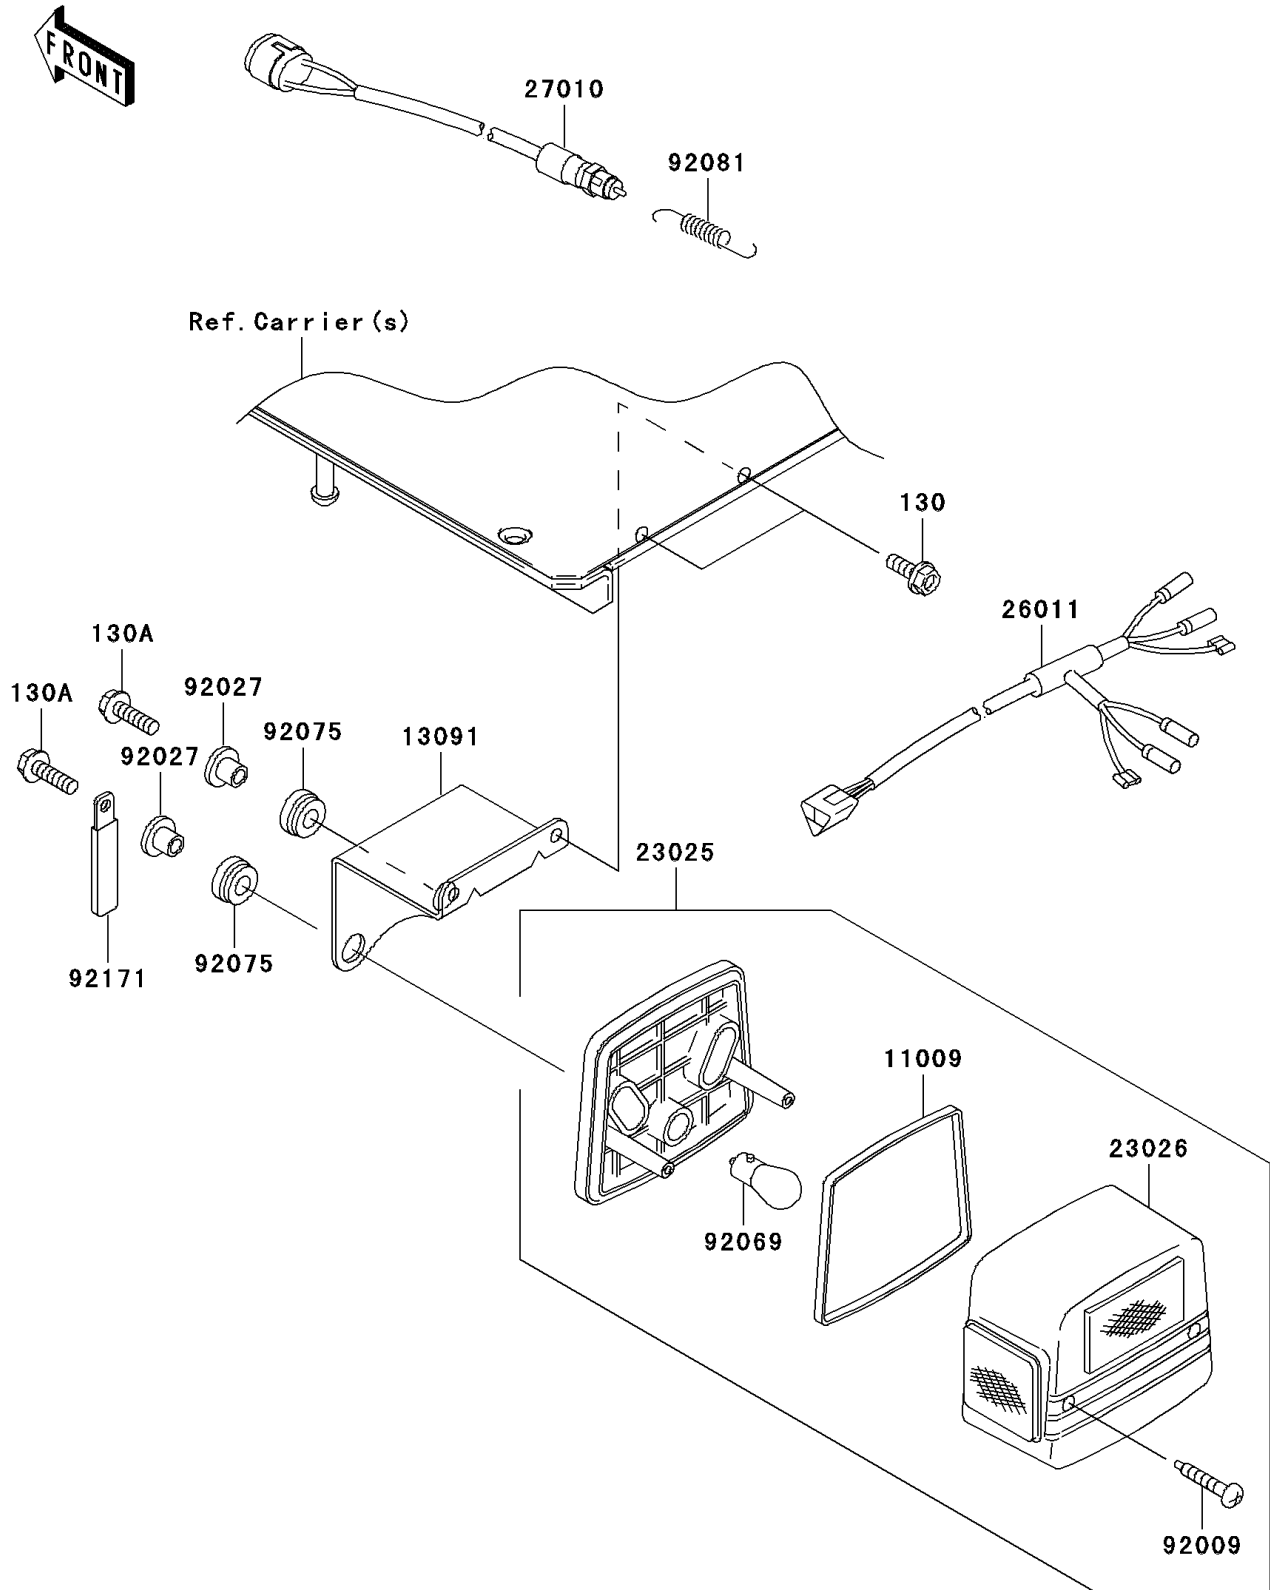

2006 MULE™ 3000 PARTS DIAGRAM

Taillight(s)

F2720

2006 MULE™ 3000 PARTS LIST

Taillight(s)

ITEM NAME	PART NUMBER	QUANTITY
BOLT-FLANGED,6X16 (Ref # 130)	130BB0616	1
BOLT-FLANGED,6X20 (Ref # 130A)	130BB0620	1
GASKET,TAIL LAMP (Ref # 11009)	11009-1215	1
HOLDER,TAIL LAMP (Ref # 13091)	13091-1743	1
LAMP-TAIL (Ref # 23025)	23025-1042	1
LENS,TAIL LAMP (Ref # 23026)	23026-1019	1
WIRE-LEAD (Ref # 26011)	26011-1756	1
SWITCH,BRAKE LAMP (Ref # 27010)	27010-1301	1
SCREW,TAPPING,4X25 (Ref # 92009)	92009-1069	1
COLLAR,L=11.1 (Ref # 92027)	92027-194	1
BULB,12V 21/5W (Ref # 92069)	92069-1011	1
DAMPER (Ref # 92075)	92075-277	1
SPRING,HOOK RETURN (Ref # 92081)	92081-1466	1
CLAMP (Ref # 92171)	92171-0652	1