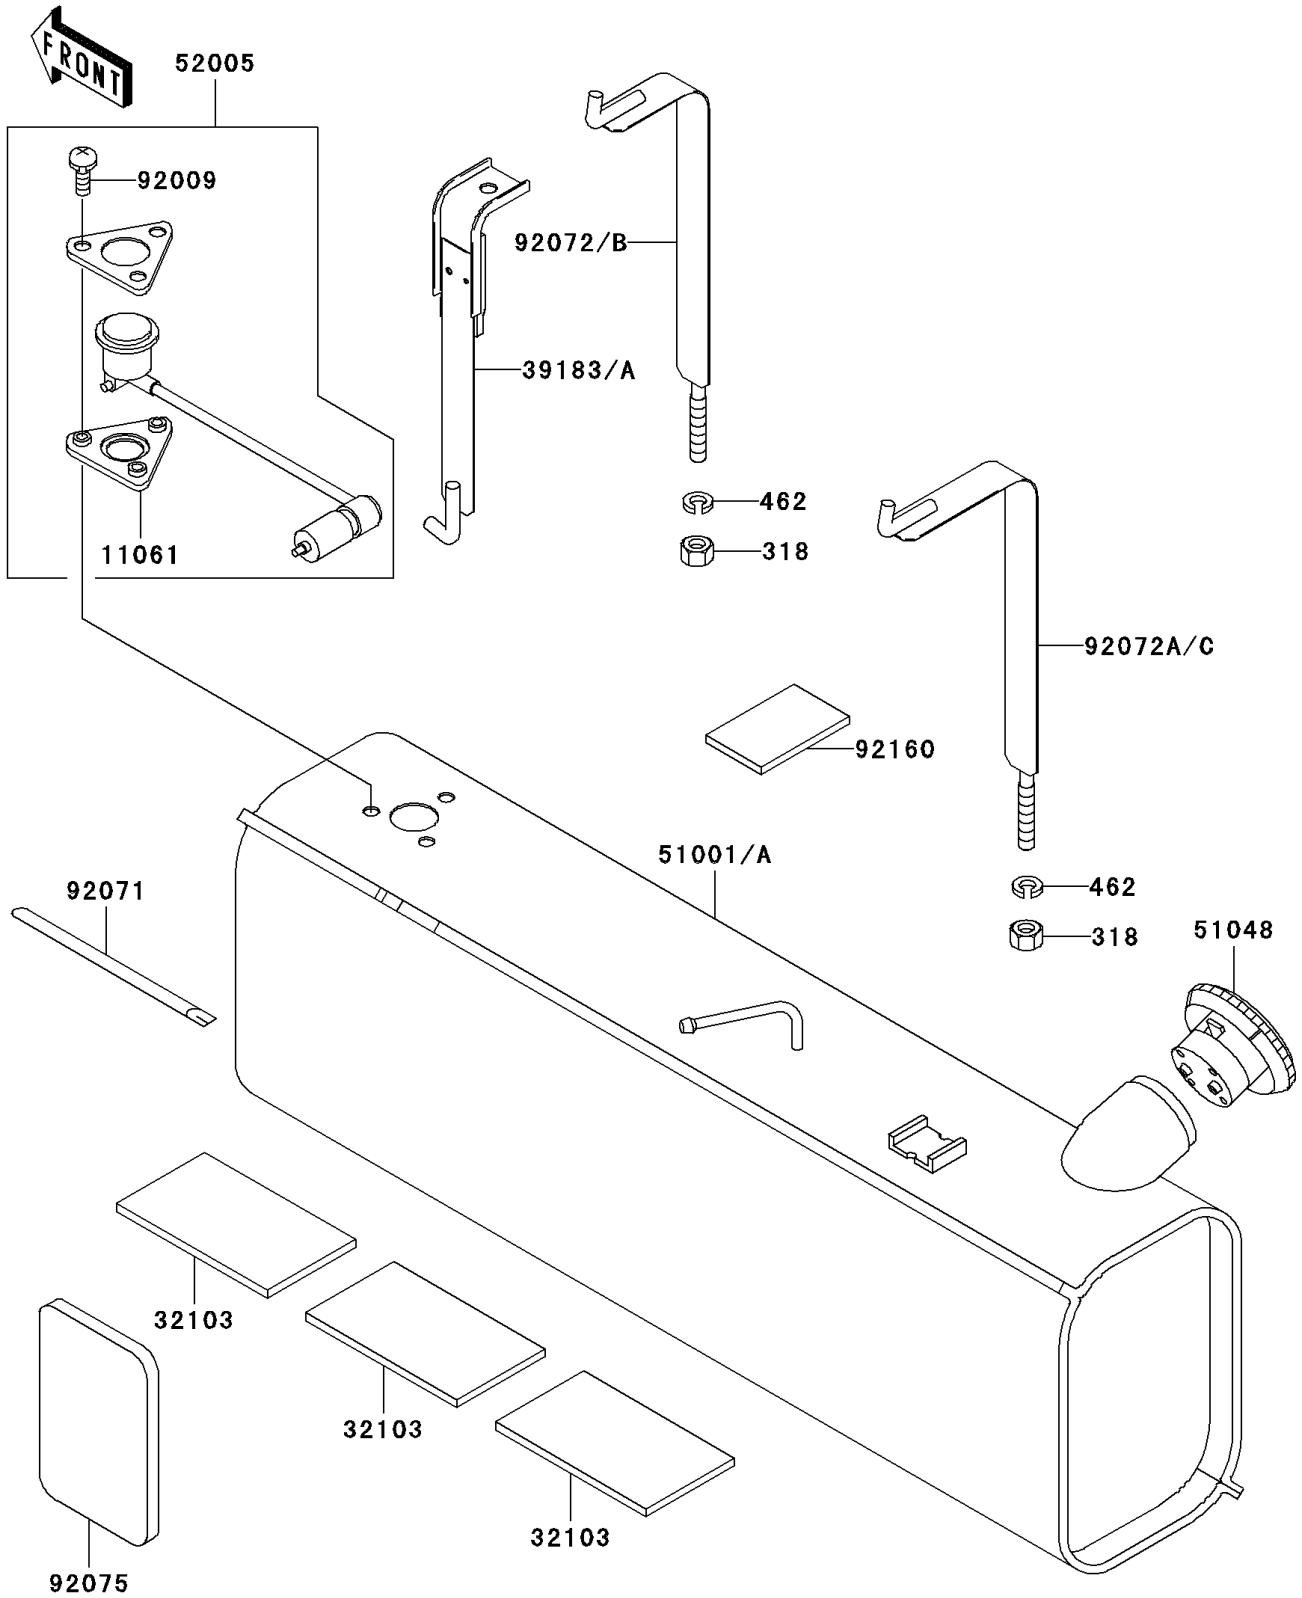

## 2006 MULE™ 3000 PARTS DIAGRAM

Fuel Tank

F2410

## 2006 MULE™ 3000 PARTS LIST

Fuel Tank

ITEM NAME	PART NUMBER	QUANTITY
NUT-HEX-SMALL (Ref # 318)	318C0800	1
WASHER-SPRING,8MM (Ref # 462)	462L0800	1
GASKET,FUEL GAUGE (Ref # 11061)	11061-0120	1
DAMPER,BATTERY (Ref # 32103)	32103-027	1
BAND-ASSY (Ref # 39183)	39183-0001	1
TANK-COMP-FUEL (Ref # 51001)	51001-0010	1
CAP-ASSY-TANK,FUEL (Ref # 51048)	51048-0005	1
GAUGE,FUEL (Ref # 52005)	52005-0013	1
SCREW,6X14 (Ref # 92009)	92009-1541	1
GROMMET (Ref # 92071)	92071-1198	1
BAND,FUEL TANK (Ref # 92072)	92072-0018	1
BAND,FUEL TANK (Ref # 92072A)	92072-1248	1
DAMPER (Ref # 92075)	92075-3759	1
DAMPER (Ref # 92160)	92160-1102	1