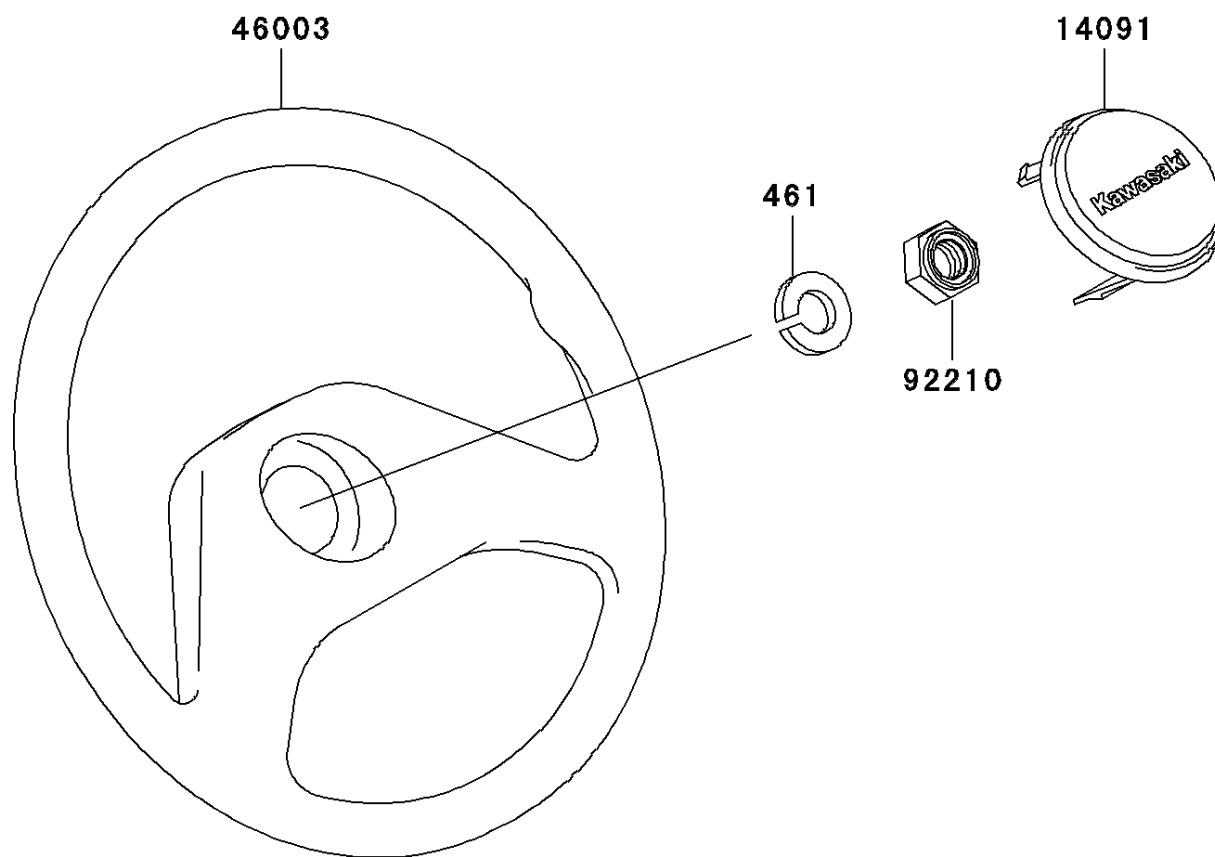

## 2006 MULE™ 3000 PARTS DIAGRAM

Steering Wheel

F2311

## 2006 MULE™ 3000 PARTS LIST

Steering Wheel

ITEM NAME	PART NUMBER	QUANTITY
WASHER-SPRING,12MM (Ref # 461)	461F1200	1
COVER,HORN SWITCH (Ref # 14091)	14091-1247	1
HANDLE (Ref # 46003)	46003-1308	1
NUT,LOCK,12MM (Ref # 92210)	92210-1249	1