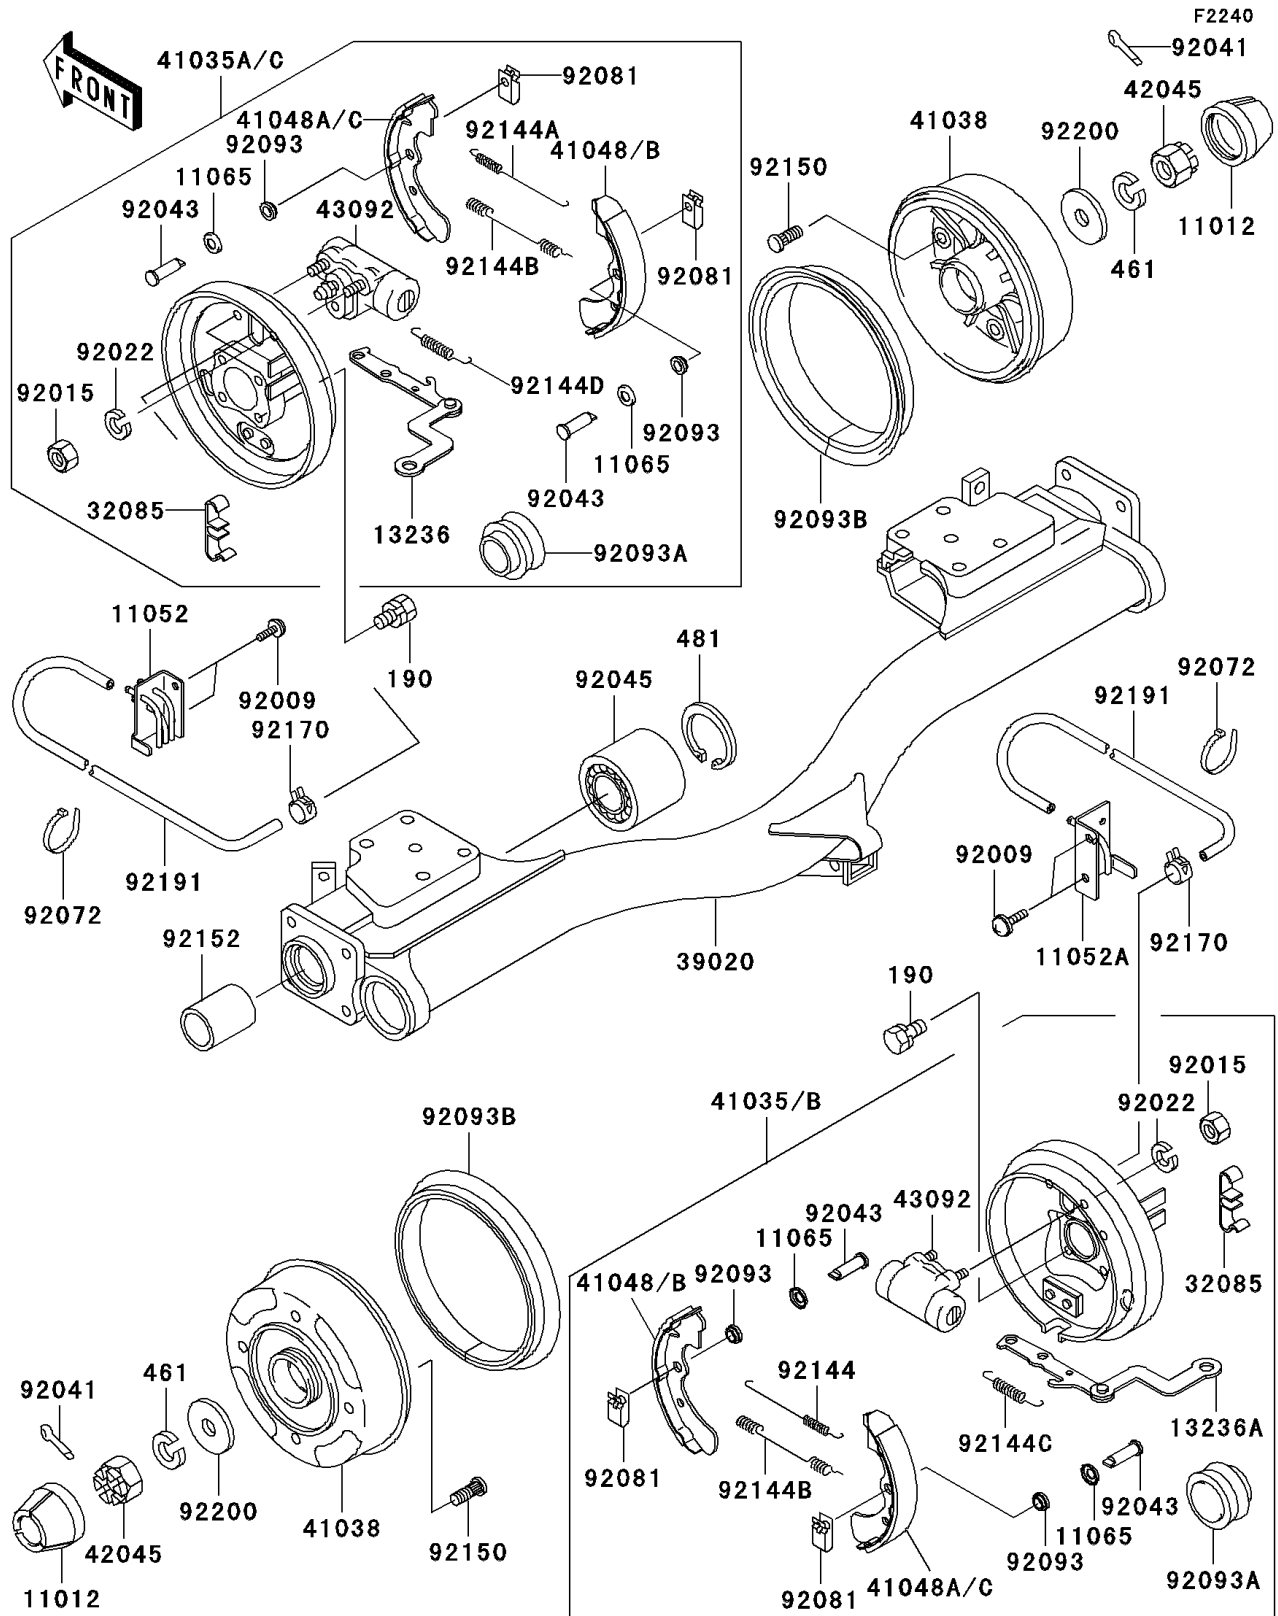

2006 MULE™ 3000 PARTS DIAGRAM

Rear Hubs/Brakes

2006 MULE™ 3000 PARTS LIST

Rear Hubs/Brakes

ITEM NAME	PART NUMBER	QUANTITY
CAP,WHEEL (Ref # 11012)	11012-1969	1
BRACKET,BREATHER TUBE,RH (Ref # 11052)	11052-1125	1
BRACKET,BREATHER TUBE,LH (Ref # 11052A)	11052-1128	1
CAP (Ref # 11065)	11065-1175	1
LEVER-COMP,RR BRAKE PANEL,RH (Ref # 13236)	13236-1355	1
LEVER-COMP,RR BRAKE PANEL,LH (Ref # 13236A)	13236-1356	1
STOPPER,REAR BRAKE LEVER (Ref # 32085)	32085-1298	1
BRACKET-COMP-REAR SUSP (Ref # 39020)	39020-1056	1
PANEL-ASSY-BRAKE,RR,LH (Ref # 41035)	41035-1535	1
PANEL-ASSY-BRAKE,RR,RH (Ref # 41035A)	41035-1536	1
DRUM,REAR BRAKE (Ref # 41038)	41038-0035	1
SHOE-BRAKE (Ref # 41048)	41048-1132	1
SHOE-BRAKE (Ref # 41048A)	41048-1133	1
NUT,CASTLE,18MM (Ref # 42045)	42045-018	1
CYLINDER,REAR WHEEL (Ref # 43092)	43092-1053	1
SCREW,TAPPING,6X16 (Ref # 92009)	92009-1166	1
NUT,6MM (Ref # 92015)	92015-1729	1
WASHER,SPRING,6MM (Ref # 92022)	92022-1951	1
COTTER,4.0X35 (Ref # 92041)	92041-1053	1
PIN (Ref # 92043)	92043-1636	1
BEARING-BALL,25BWD02CA68 (Ref # 92045)	92045-0107	1
BAND,L=123 (Ref # 92072)	92072-030	1
SPRING,SHOE CLAMP (Ref # 92081)	92081-1904	1
SEAL (Ref # 92093)	92093-1532	1
SEAL (Ref # 92093A)	92093-1533	1
SEAL,BS184.8X13.5ZS (Ref # 92093B)	92093-1543	1
SPRING,BRAKE (Ref # 92144)	92144-1299	1
SPRING,BRAKE (Ref # 92144A)	92144-1300	1
SPRING,BRAKE (Ref # 92144B)	92144-1301	1

2006 MULE™ 3000 PARTS LIST

Rear Hubs/Brakes

ITEM NAME	PART NUMBER	QUANTITY
SPRING,ROD,LH (Ref # 92144C)	92144-1302	1
SPRING,ROD,RH (Ref # 92144D)	92144-1303	1
BOLT (Ref # 92150)	92150-1366	1
COLLAR,25.1X38X40.8 (Ref # 92152)	92152-1276	1
CLAMP (Ref # 92170)	92170-2042	1
TUBE,4.7X9.5X1100 (Ref # 92191)	92191-1525	1
WASHER,18.5X52X4.5 (Ref # 92200)	92200-1474	1
BOLT-UPSET-WS,10X16 (Ref # 190)	190BA1016	1
WASHER-SPRING,18MM (Ref # 461)	461F1800	1
CIRCLIP (Ref # 481)	481J5200	1