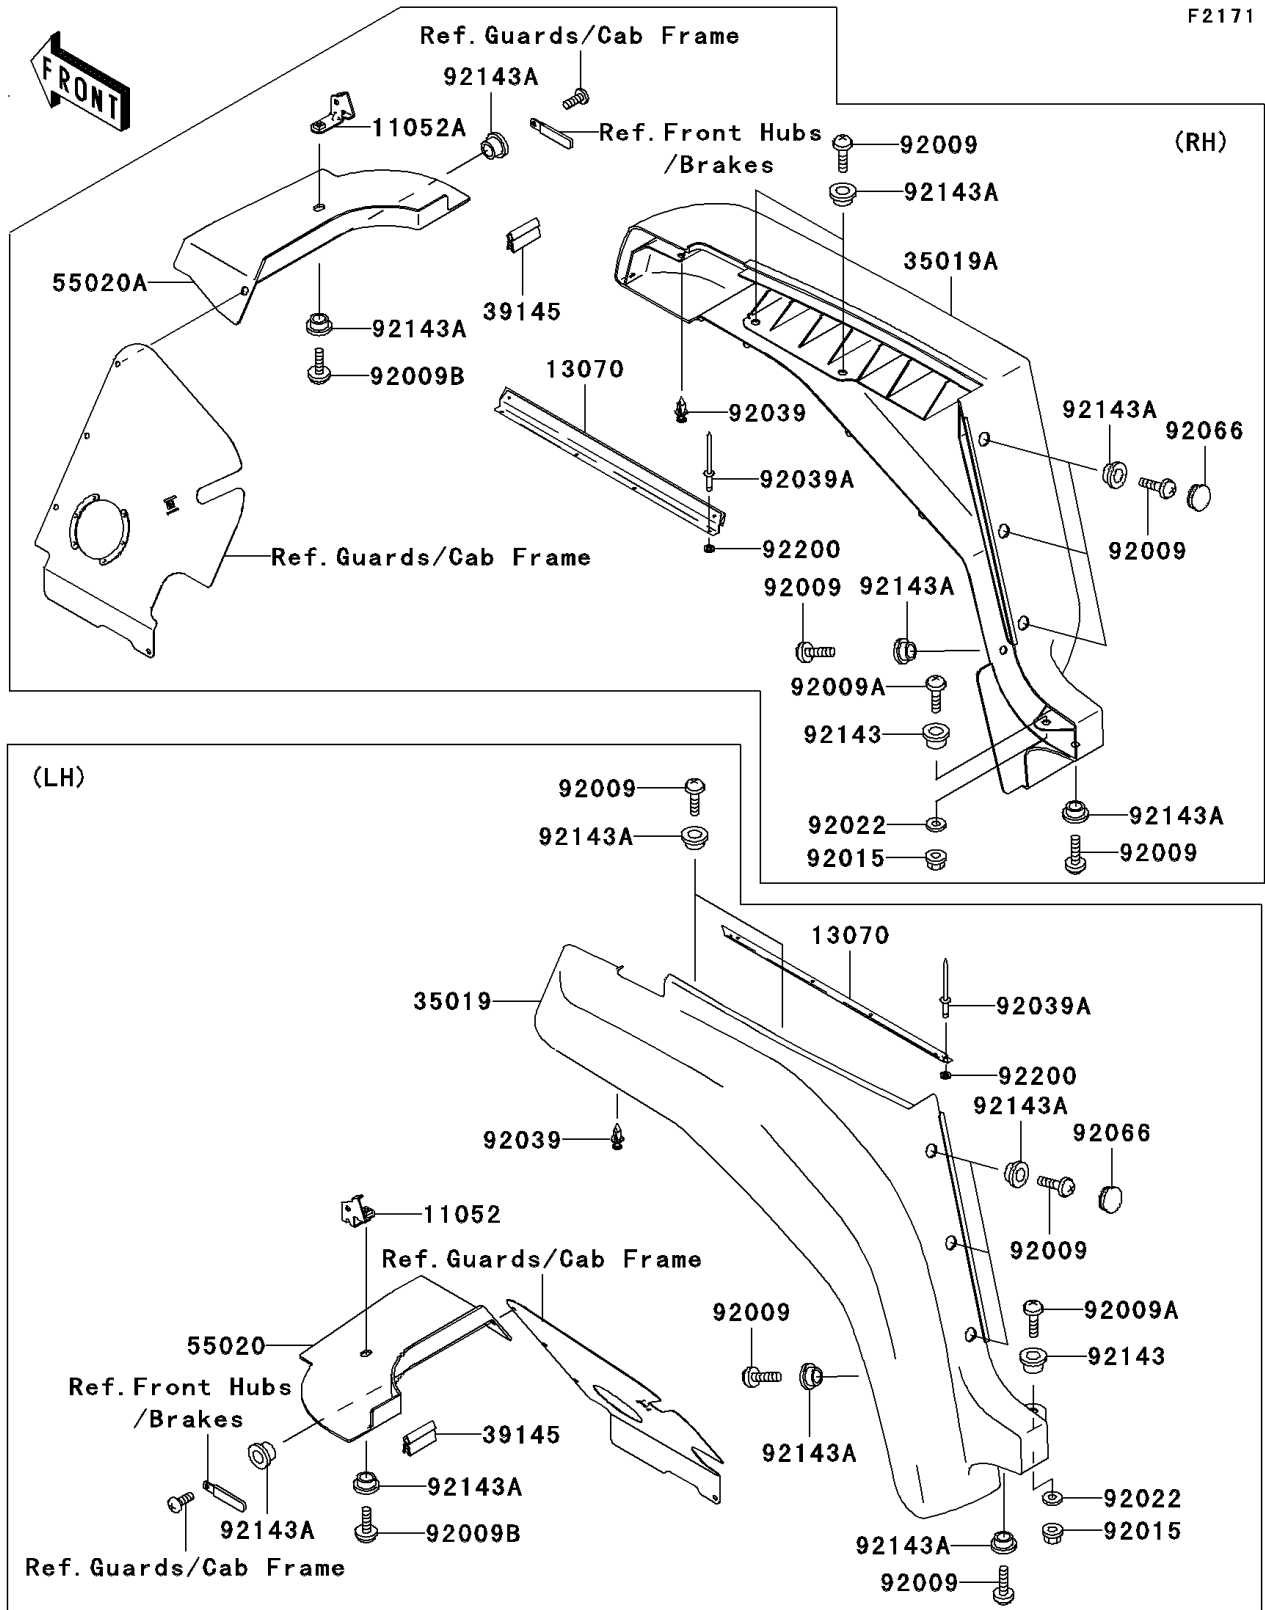

2006 MULE™ 3000 PARTS DIAGRAM

Front Fender(s)

2006 MULE™ 3000 PARTS LIST

Front Fender(s)

ITEM NAME	PART NUMBER	QUANTITY
BRACKET,LH (Ref # 11052)	11052-1446	1
BRACKET,RH (Ref # 11052A)	11052-1447	1
GUIDE,FRONT FLAP (Ref # 13070)	13070-1403	1
FLAP,FR,LH,F.BLACK (Ref # 35019)	35019-7508-6Z	1
FLAP,FR,RH,F.BLACK (Ref # 35019A)	35019-7509-6Z	1
TRIM-SEAL,L=45 (Ref # 39145)	39145-1136	1
GUARD,LWR,LH (Ref # 55020)	55020-1775	1
GUARD,LWR,RH (Ref # 55020A)	55020-1776	1
SCREW,TAPPING,6X16 (Ref # 92009)	92009-1166	1
SCREW,6X22,BLACK (Ref # 92009A)	92009-1256	1
SCREW,6X16 (Ref # 92009B)	92009-1621	1
NUT,LOCK,FLANGED,6MM (Ref # 92015)	92015-1675	1
WASHER,6.5X20X1.6,BLACK (Ref # 92022)	92022-1346	1
RIVET (Ref # 92039)	92039-1229	1
RIVET (Ref # 92039A)	92039-1244	1
PLUG (Ref # 92066)	92066-1231	1
COLLAR (Ref # 92143)	92143-1057	1
COLLAR (Ref # 92143A)	92143-1087	1
WASHER,3.7X6X1 (Ref # 92200)	92200-7505	1