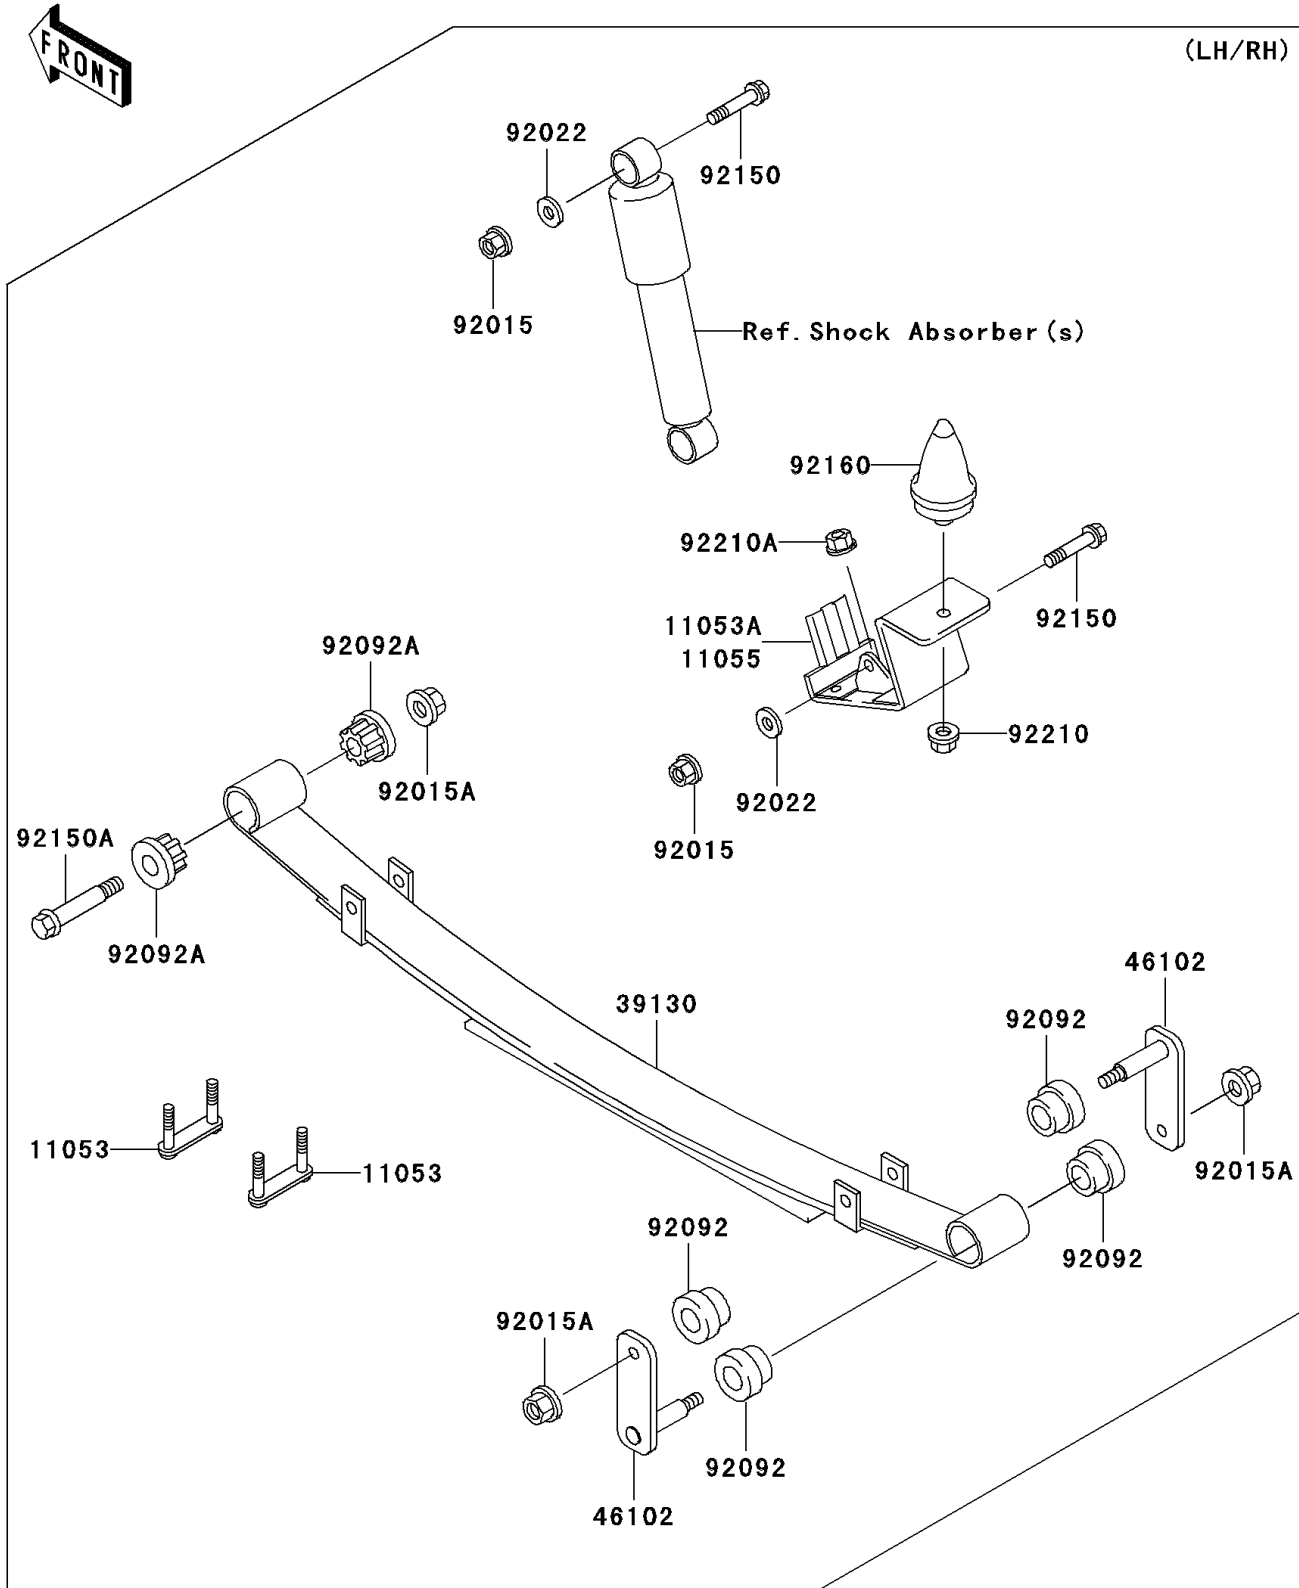

2006 MULE™ 3000 PARTS DIAGRAM

Rear Suspension

F2153

2006 MULE™ 3000 PARTS LIST

Rear Suspension

ITEM NAME	PART NUMBER	QUANTITY
BRACKET,LEAF SPRING (Ref # 11053)	11053-7564	1
BRACKET,LEAF SPRING (Ref # 11053A)	11053-7567	1
SPRING-LEAF (Ref # 39130)	39130-1066	1
ROD,LEAF SPRING,RR (Ref # 46102)	46102-1338	1
NUT,LOCK,10MM (Ref # 92015)	92015-1597	1
NUT,12MM (Ref # 92015A)	92015-1706	1
WASHER,11.5X20.5X1.6 (Ref # 92022)	92022-1768	1
BUSHING-RUBBER (Ref # 92092)	92092-1083	1
BUSHING-RUBBER (Ref # 92092A)	92092-1084	1
BOLT,FLANGED,10X57 (Ref # 92150)	92150-1227	1
BOLT,12MM (Ref # 92150A)	92150-1284	1
DAMPER,BUMP STOPPER (Ref # 92160)	92160-1136	1
NUT,LOCK,FLANGED,10MM (Ref # 92210)	92210-0276	1
NUT,LOCK,10MM (Ref # 92210A)	92210-1204	1