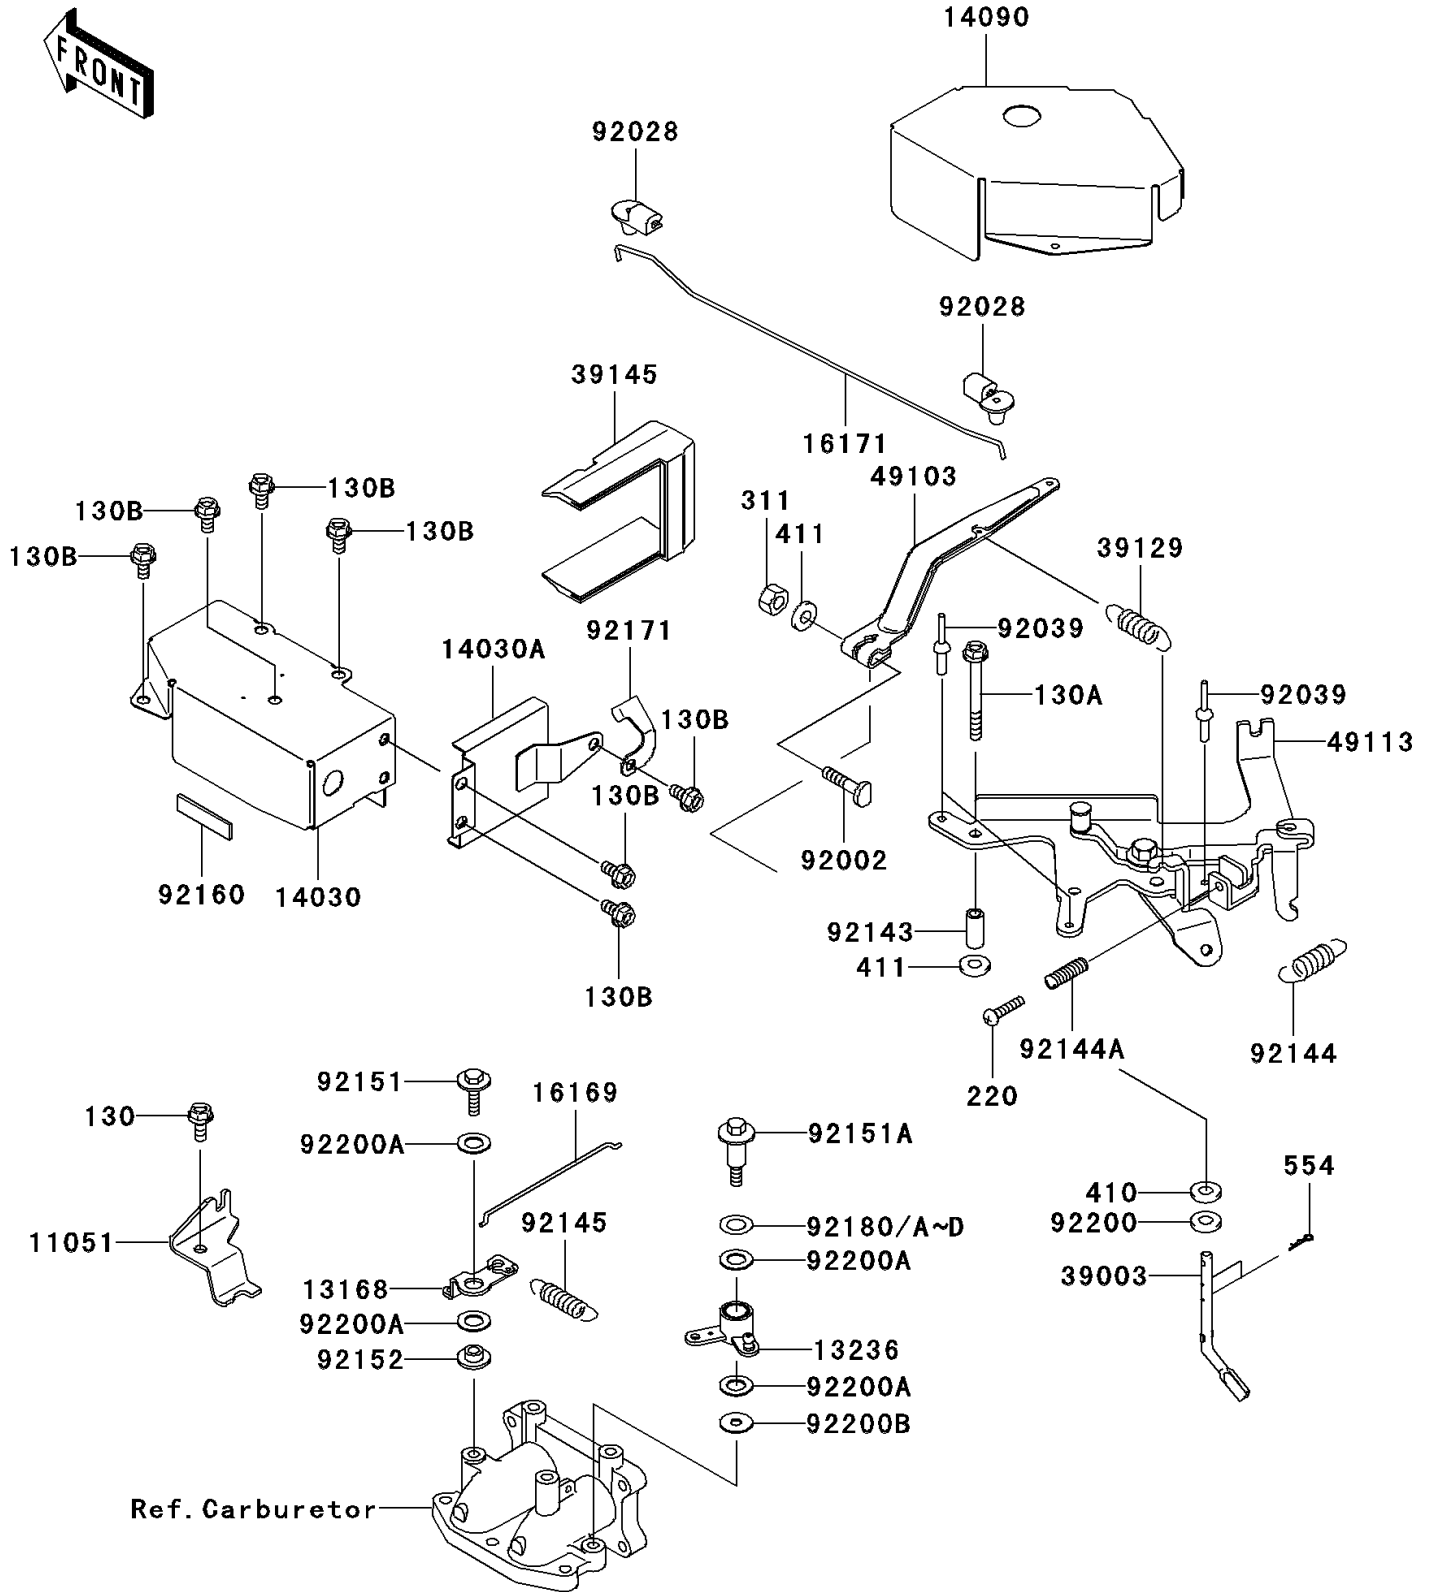

2006 MULE™ 3000 PARTS DIAGRAM

Control

E7110

2006 MULE™ 3000 PARTS LIST

Control

ITEM NAME	PART NUMBER	QUANTITY
BOLT-FLANGED,6X14 (Ref # 130)	130BA0614	1
BOLT-FLANGED,6X55 (Ref # 130A)	130BA0655	1
BOLT-FLANGED,6X12 (Ref # 130B)	130BB0612	1
SCREW-PAN-CROS,5X22 (Ref # 220)	220AA0522	1
NUT-HEX,6MM (Ref # 311)	311B0600	1
WASHER-PLAIN-SMALL,6MM (Ref # 410)	410B0600	1
WASHER-PLAIN,6MM (Ref # 411)	411B0600	1
BRACKET (Ref # 11051)	11051-2100	1
LEVER (Ref # 13168)	13168-2460	1
LEVER-COMP (Ref # 13236)	13236-2154	1
COVER-CARBURETOR (Ref # 14030)	14030-1059	1
COVER-CARBURETOR (Ref # 14030A)	14030-1060	1
COVER,CONTROL PANEL (Ref # 14090)	14090-1335	1
LINK-CHOKE (Ref # 16169)	16169-2140	1
LINK (Ref # 16171)	16171-1061	1
ARM-PIVOT,GOVERNOR (Ref # 39003)	39003-1053	1
SPRING-GOVERNOR (Ref # 39129)	39129-1011	1
TRIM-SEAL (Ref # 39145)	39145-1128	1
ARM-GOVERNOR (Ref # 49103)	49103-1055	1
PANEL-COMP-CONTROL (Ref # 49113)	49113-1056	1
BOLT,6X28 (Ref # 92002)	92002-2269	1
BUSHING,GOVERNOR (Ref # 92028)	92028-2156	1
RIVET,BLIND,4.0X9.2 (Ref # 92039)	92039-1163	1
COLLAR,6.8X10X42 (Ref # 92143)	92143-1072	1
SPRING,CONTROL (Ref # 92144)	92144-1410	1
SPRING (Ref # 92144A)	92144-2266	1
SPRING (Ref # 92145)	92145-2088	1
BOLT (Ref # 92151)	92151-2139	1
BOLT (Ref # 92151A)	92151-2140	1

2006 MULE™ 3000 PARTS LIST

Control

ITEM NAME	PART NUMBER	QUANTITY
COLLAR (Ref # 92152)	92152-2069	1
DAMPER (Ref # 92160)	92160-1099	1
CLAMP (Ref # 92171)	92171-1350	1
SHIM,T=0.5 (Ref # 92180)	92180-2055	1
SHIM,T=0.4 (Ref # 92180A)	92180-2056	1
SHIM,T=0.3 (Ref # 92180B)	92180-2057	1
SHIM,T=0.6 (Ref # 92180C)	92180-2060	1
SHIM,T=0.7 (Ref # 92180D)	92180-2061	1
WASHER,6.5X11.5X2.0 (Ref # 92200)	92200-2029	1
WASHER,10.1X18X1.0 (Ref # 92200A)	92200-2124	1
WASHER,6.1X18X1.0 (Ref # 92200B)	92200-2125	1
PIN-SNAP (Ref # 554)	554A0600	1