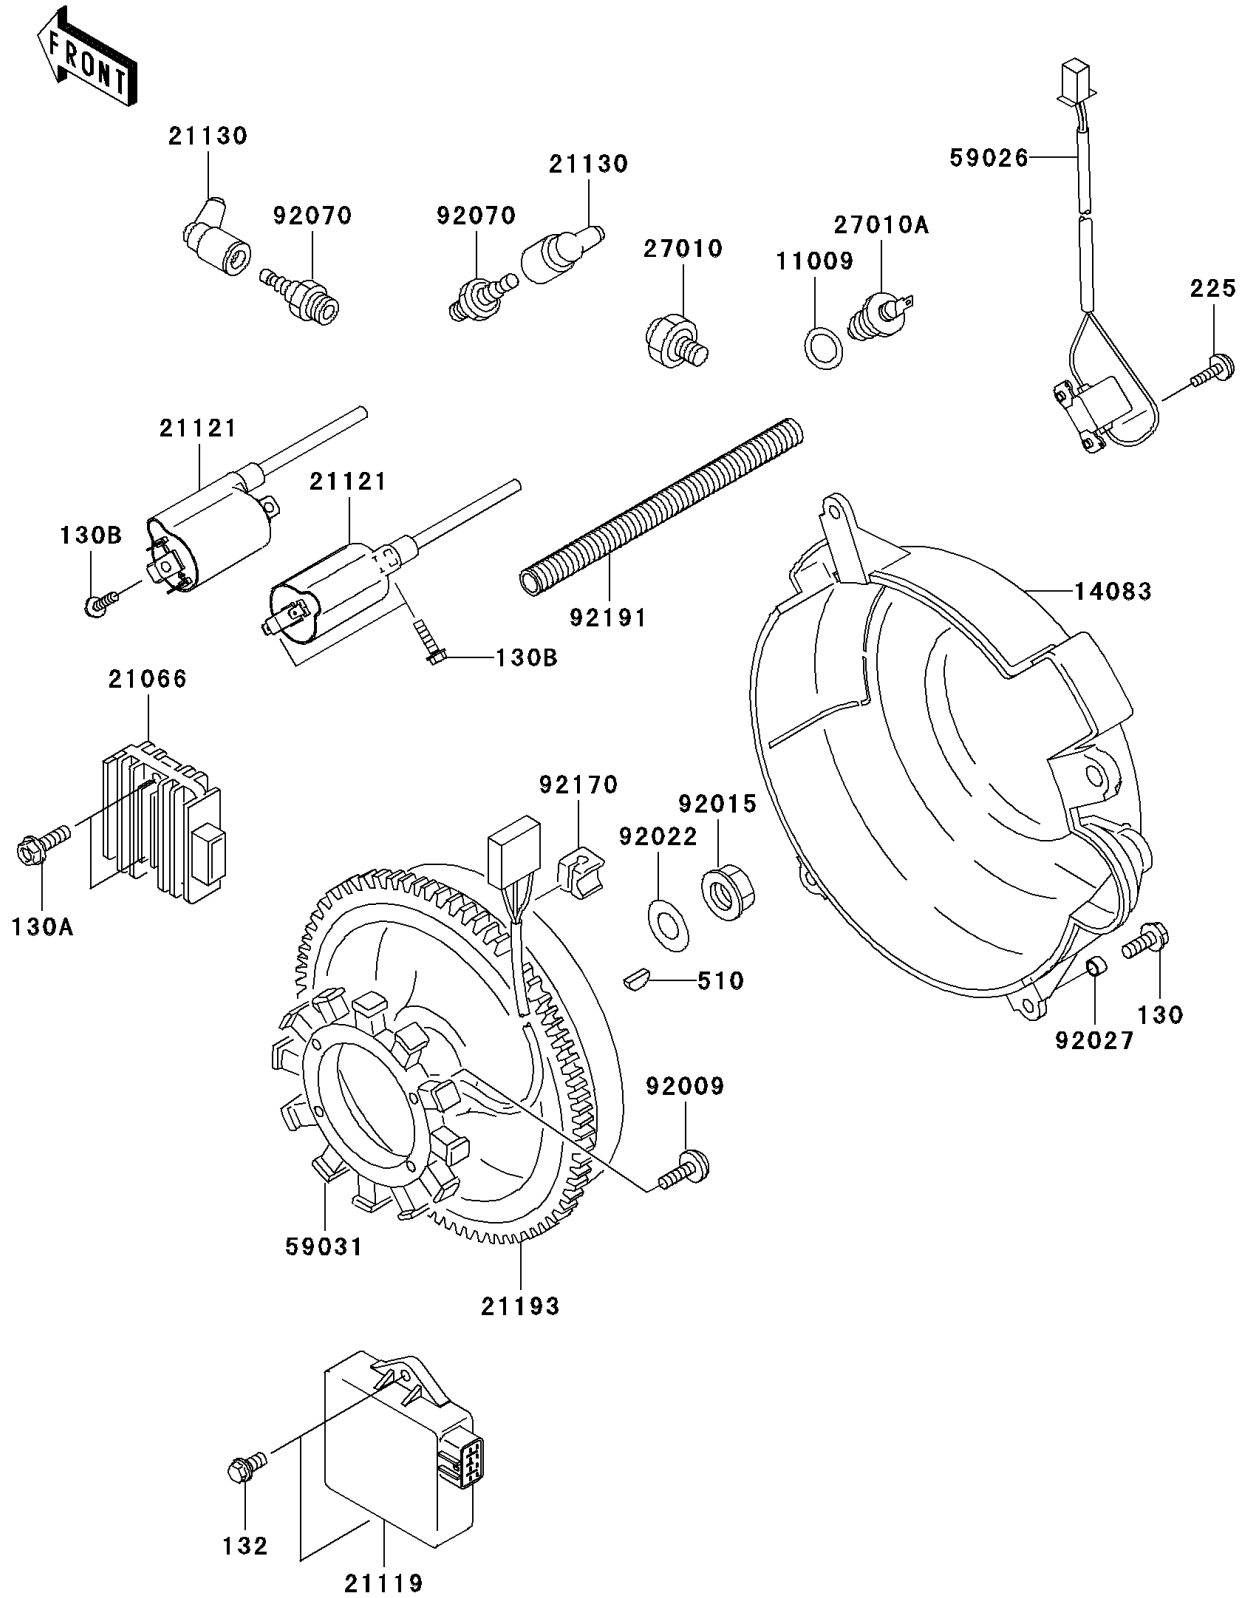

2006 MULE™ 3000 PARTS DIAGRAM

Generator/Ignition Coil

E1811

2006 MULE™ 3000 PARTS LIST

Generator/Ignition Coil

ITEM NAME	PART NUMBER	QUANTITY
BOLT-FLANGED,6X16 (Ref # 130)	130AA0616	1
BOLT-FLANGED,6X20 (Ref # 130A)	130BB0620	1
BOLT-FLANGED,5X20 (Ref # 130B)	130B0520	1
BOLT-FLANGED-SMALL,6X12 (Ref # 132)	132BB0612	1
SCREW-PAN-WSP-CROS,4X14 (Ref # 225)	225AA0414	1
KEY-WOODRUFF (Ref # 510)	510A5100	1
GASKET (Ref # 11009)	11009-2766	1
COVER-FLYWHEEL (Ref # 14083)	14083-2052	1
REGULATOR-VOLTAGE (Ref # 21066)	21066-1127	1
IGNITER (Ref # 21119)	21119-0045	1
COIL-IGNITION (Ref # 21121)	21121-2092	1
CAP-SPARK PLUG (Ref # 21130)	21130-2060	1
FLYWHEEL-ASSY (Ref # 21193)	21193-2184	1
SWITCH,OIL PRESSURE (Ref # 27010)	27010-1313	1
SWITCH,TEMP (Ref # 27010A)	27010-2182	1
COIL-PULSING (Ref # 59026)	59026-2065	1
COIL-CHARGING (Ref # 59031)	59031-2126	1
SCREW (Ref # 92009)	92009-2273	1
NUT (Ref # 92015)	92015-2167	1
WASHER (Ref # 92022)	92022-2229	1
COLLAR,6.2X7.8X5 (Ref # 92027)	92027-2096	1
PLUG-SPARK,BPR2ES(NGK),SOLID (Ref # 92070)	92070-2110	1
CLAMP (Ref # 92170)	92170-2056	1
TUBE (Ref # 92191)	92191-2124	1