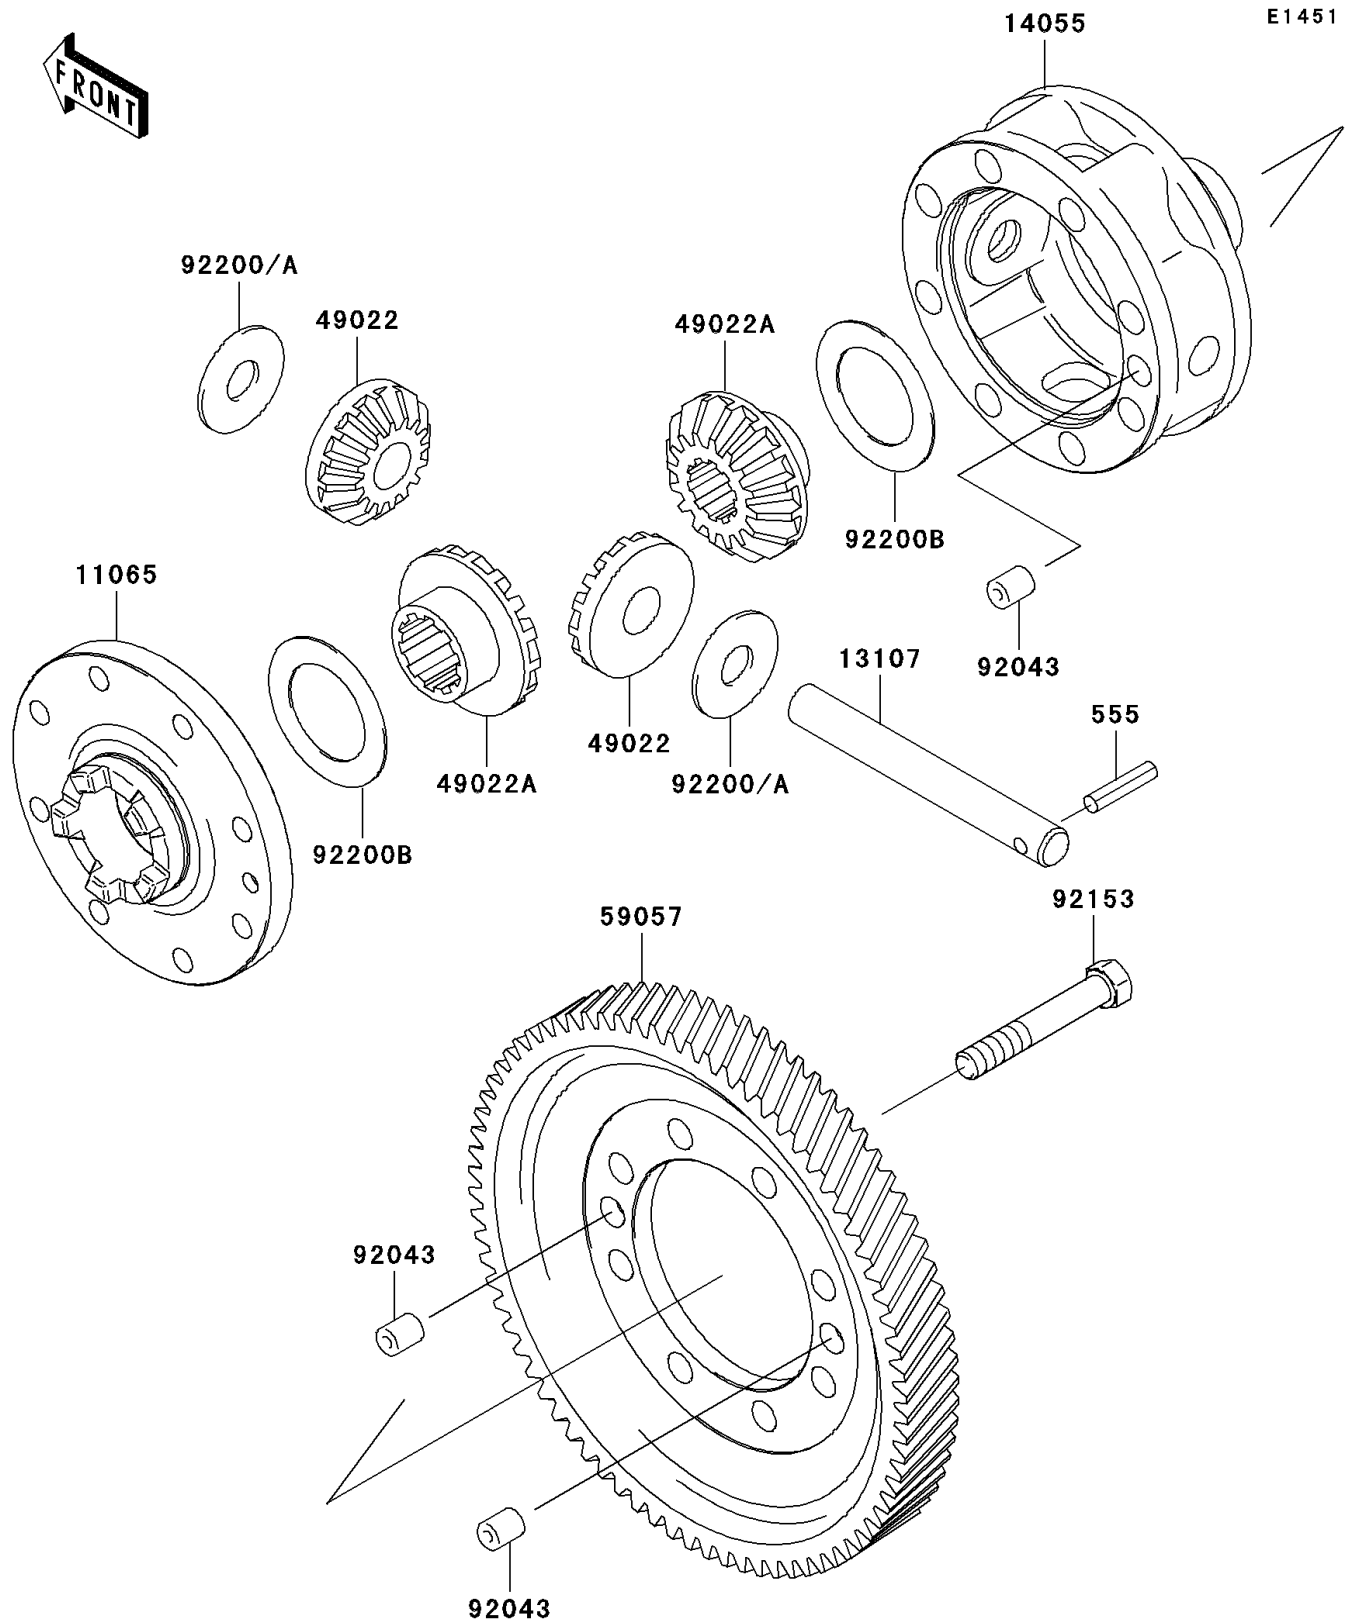

## 2006 MULE™ 3000 PARTS DIAGRAM

Differential

## 2006 MULE™ 3000 PARTS LIST

### Differential

ITEM NAME	PART NUMBER	QUANTITY
PIN-SPRING (Ref # 555)	555A0525	1
CAP,GEAR CASE (Ref # 11065)	11065-0033	1
SHAFT (Ref # 13107)	13107-0009	1
CASE-GEAR,DIFFERENTIAL (Ref # 14055)	14055-0003	1
GEAR-BEVEL,10T (Ref # 49022)	49022-1105	1
GEAR-BEVEL,16T (Ref # 49022A)	49022-1117	1
GEAR-HELICAL,DIFFERENTIAL (Ref # 59057)	59057-0002	1
PIN,10X12 (Ref # 92043)	92043-0029	1
BOLT,10X63 (Ref # 92153)	92153-0331	1
WASHER,14.5X38X1.2 (Ref # 92200)	92200-0021	1
WASHER,14.5X38X1.0 (Ref # 92200A)	92200-1044	1
WASHER,35.5X54X1.0 (Ref # 92200B)	92200-1045	1