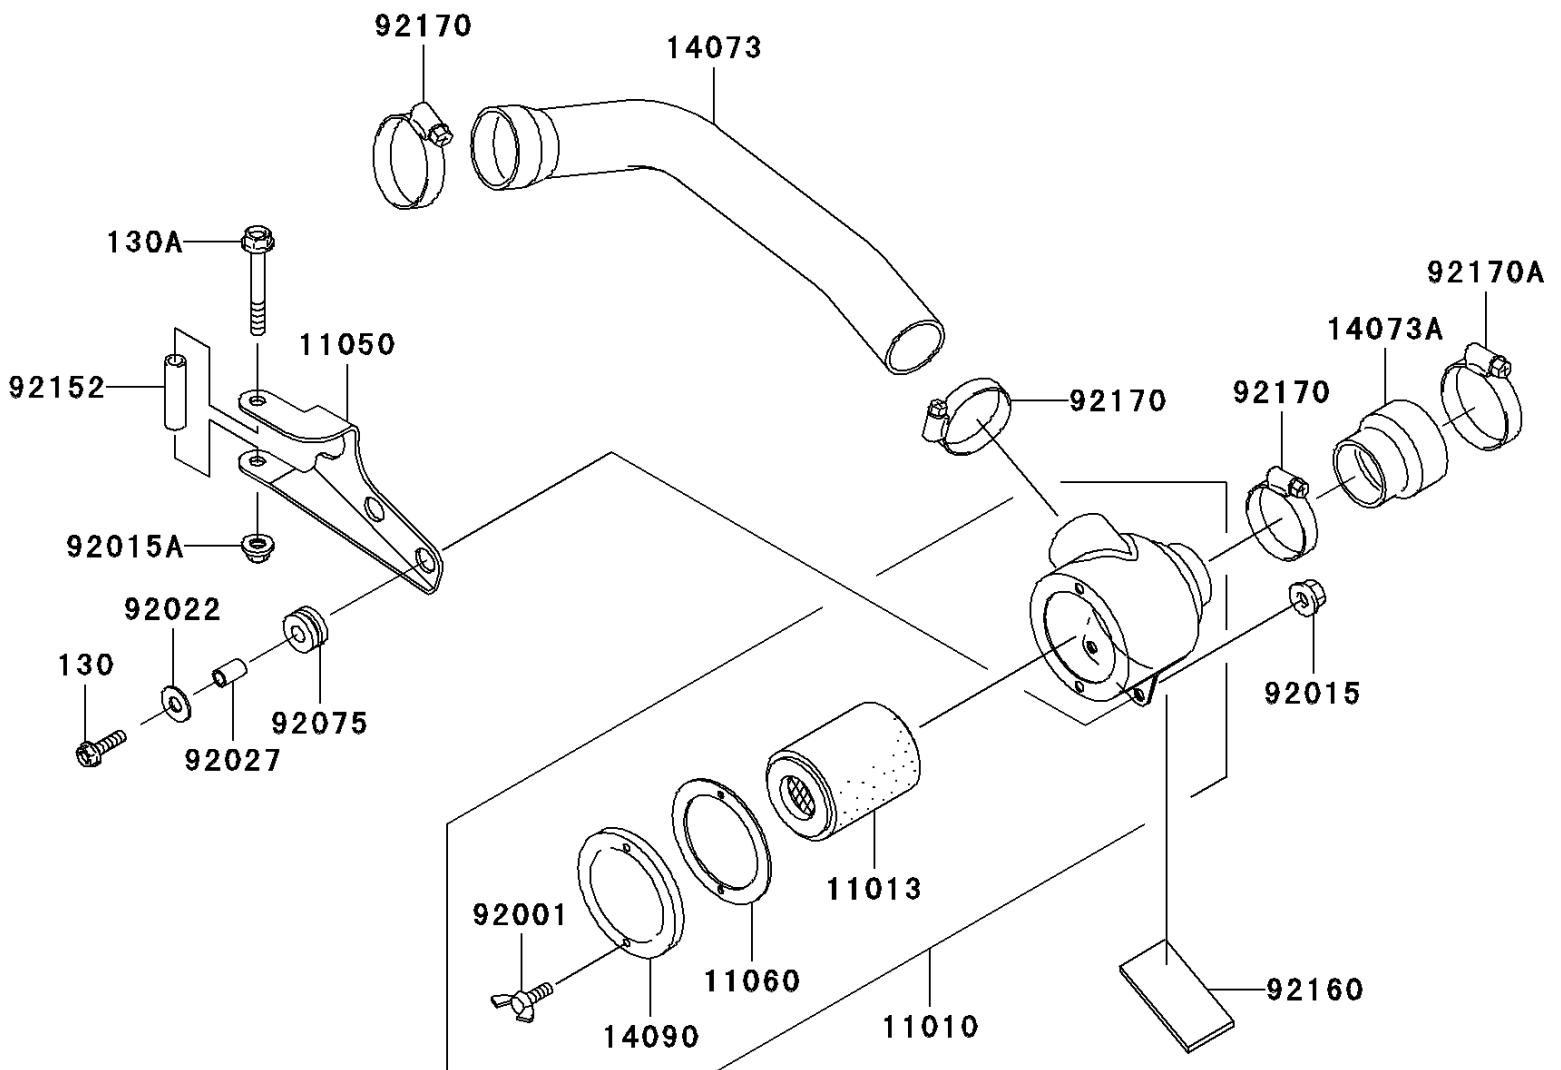

2006 MULE™ 3000 PARTS DIAGRAM

Air Cleaner-Belt Converter

E1394

2006 MULE™ 3000 PARTS LIST

Air Cleaner-Belt Converter

ITEM NAME	PART NUMBER	QUANTITY
BOLT-FLANGED,8X30 (Ref # 130)	130AB0830	1
BOLT-FLANGED,10X75 (Ref # 130A)	130BB1075	1
FILTER-ASSY-AIR (Ref # 11010)	11010-0062	1
ELEMENT-AIR FILTER (Ref # 11013)	11013-1263	1
BRACKET (Ref # 11050)	11050-1404	1
GASKET,AIR FILTER CASE (Ref # 11060)	11060-1975	1
DUCT (Ref # 14073)	14073-1699	1
DUCT (Ref # 14073A)	14073-1700	1
COVER,AIR FILTER (Ref # 14090)	14090-1766	1
BOLT,WING,6X15 (Ref # 92001)	92001-1703	1
NUT,8MM (Ref # 92015)	92015-1432	1
NUT,LOCK,10MM (Ref # 92015A)	92015-1597	1
WASHER,9X28X2.3 (Ref # 92022)	92022-1632	1
COLLAR,8.8X12X15.5 (Ref # 92027)	92027-1081	1
DAMPER (Ref # 92075)	92075-1736	1
COLLAR,10.5X16X50 (Ref # 92152)	92152-0083	1
DAMPER (Ref # 92160)	92160-1102	1
CLAMP (Ref # 92170)	92170-1674	1
CLAMP (Ref # 92170A)	92170-1764	1