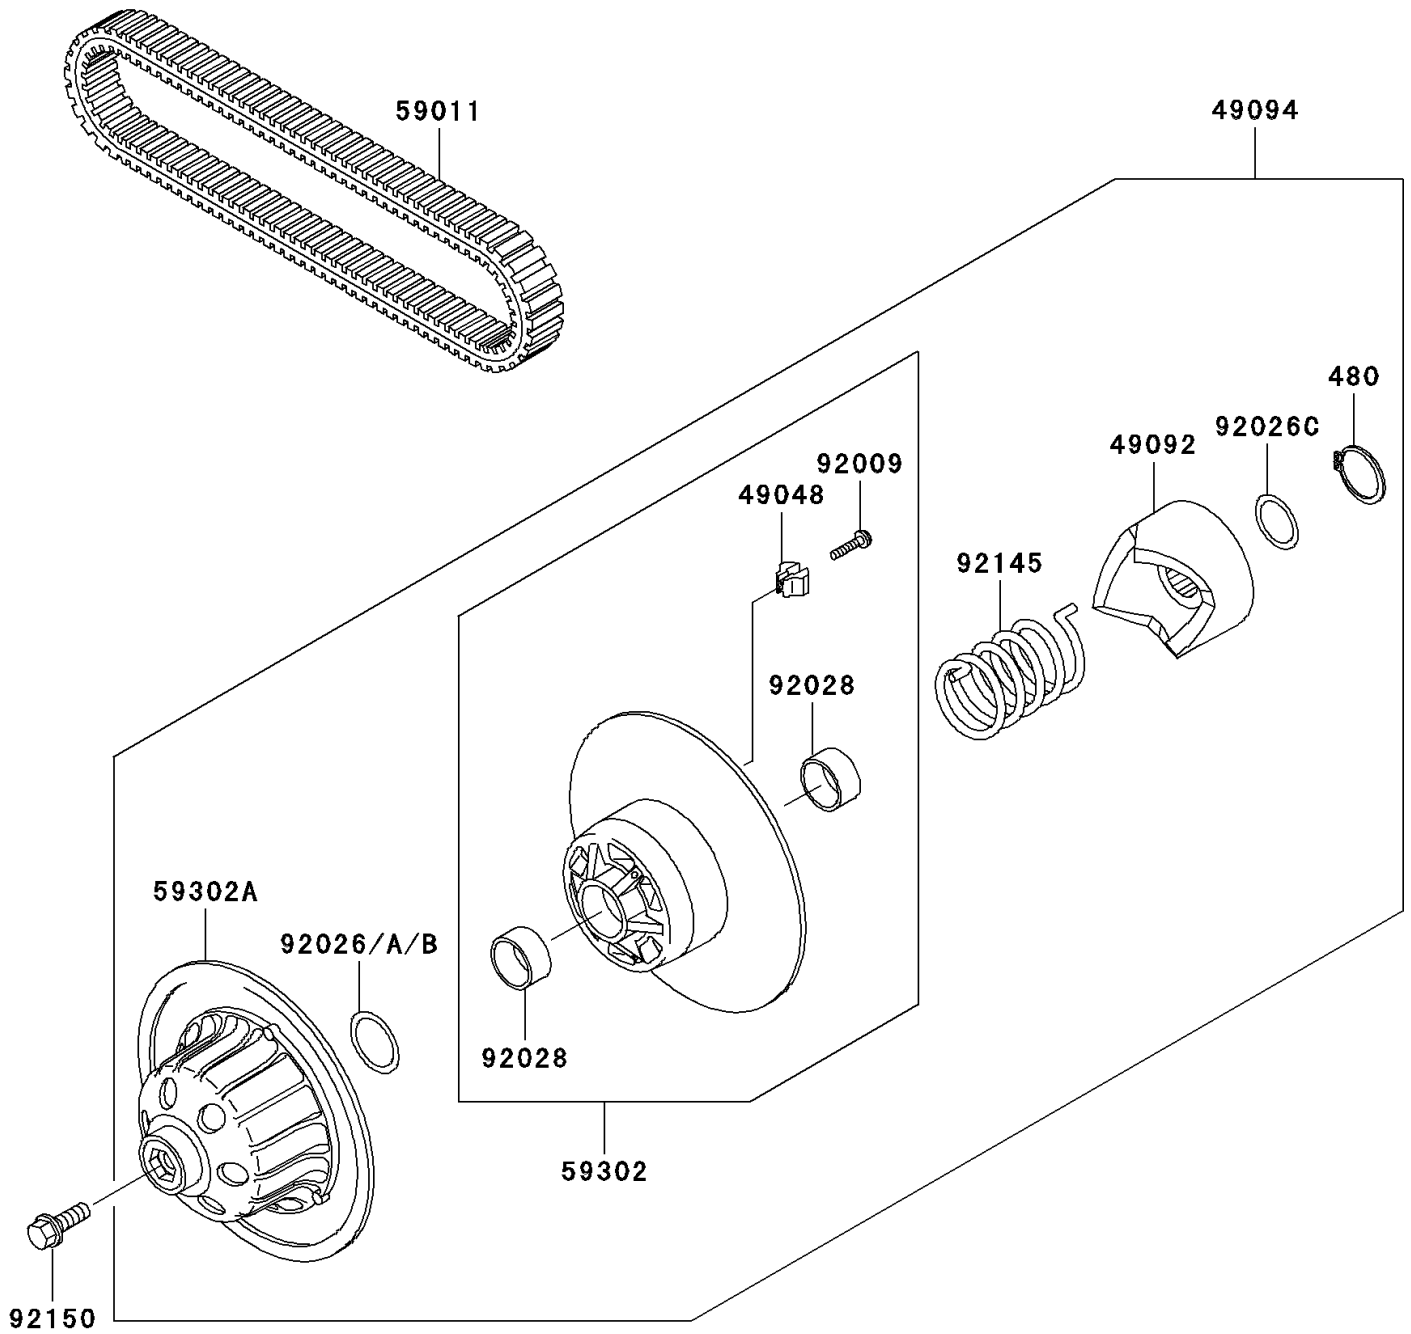

## 2006 MULE™ 3000 PARTS DIAGRAM

Driven Converter/Drive Belt

E1392

## 2006 MULE™ 3000 PARTS LIST

Driven Converter/Drive Belt

ITEM NAME	PART NUMBER	QUANTITY
CIRCLIP (Ref # 480)	480J3400	1
SHOE (Ref # 49048)	49048-1060	1
RAMP (Ref # 49092)	49092-1068	1
CONVERTER-ASSY-DRIVEN (Ref # 49094)	49094-1084	1
BELT, CONVERTER (Ref # 59011)	59011-1077	1
SHEAVE-COMP, MOVABLE (Ref # 59302)	59302-1072	1
SHEAVE-COMP (Ref # 59302A)	59302-1092	1
SCREW, SHOE (Ref # 92009)	92009-1849	1
SPACER, 39X50X0.50 (Ref # 92026)	92026-1507	1
SPACER, 39X50X0.60 (Ref # 92026A)	92026-1508	1
SPACER, 39X50X0.80 (Ref # 92026B)	92026-1510	1
SPACER, 34X44X0.80 (Ref # 92026C)	92026-1521	1
BUSHING (Ref # 92028)	92028-1864	1
SPRING (Ref # 92145)	92145-1404	1
BOLT, 12X35 (Ref # 92150)	92150-1009	1