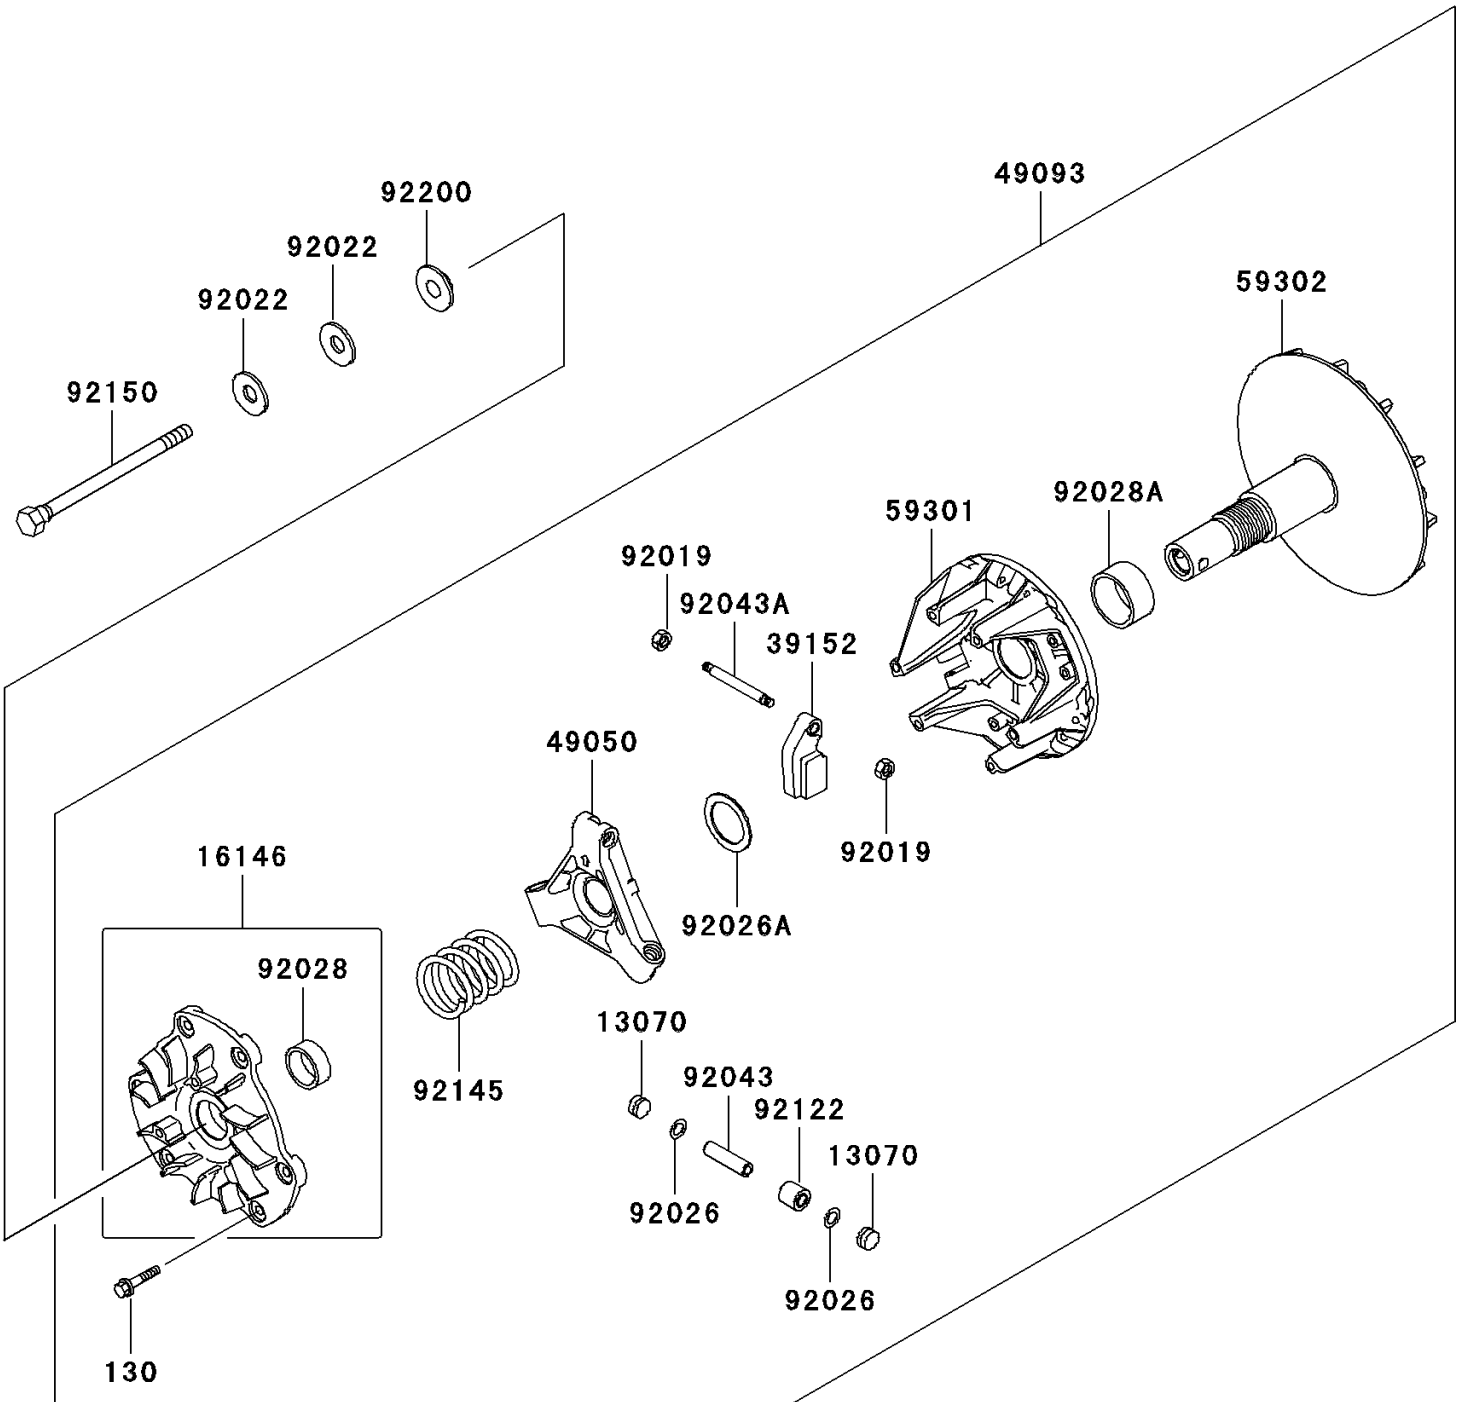

2006 MULE™ 3000 PARTS DIAGRAM

Drive Converter

E1391

2006 MULE™ 3000 PARTS LIST

Drive Converter

ITEM NAME	PART NUMBER	QUANTITY
BOLT-FLANGED,6X30 (Ref # 130)	130CA0630	1
GUIDE (Ref # 13070)	13070-1330	1
COVER-ASSY (Ref # 16146)	16146-1219	1
WEIGHT-RAMP (Ref # 39152)	39152-1078	1
SPIDER (Ref # 49050)	49050-1076	1
CONVERTER-ASSY-DRIVE (Ref # 49093)	49093-1069	1
SHEAVE-MOVABLE (Ref # 59301)	59301-1060	1
SHEAVE-COMP (Ref # 59302)	59302-1085	1
NUT,LOCK,6MM (Ref # 92019)	92019-008	1
WASHER,SPECIAL CONICAL (Ref # 92022)	92022-1901	1
SPACER (Ref # 92026)	92026-1512	1
SPACER,32.3X44.3X3.6 (Ref # 92026A)	92026-1591	1
BUSHING (Ref # 92028)	92028-1861	1
BUSHING (Ref # 92028A)	92028-1864	1
PIN (Ref # 92043)	92043-1572	1
PIN (Ref # 92043A)	92043-1573	1
ROLLER (Ref # 92122)	92122-1204	1
SPRING (Ref # 92145)	92145-1388	1
BOLT,12X163.5 (Ref # 92150)	92150-1008	1
WASHER (Ref # 92200)	92200-1401	1