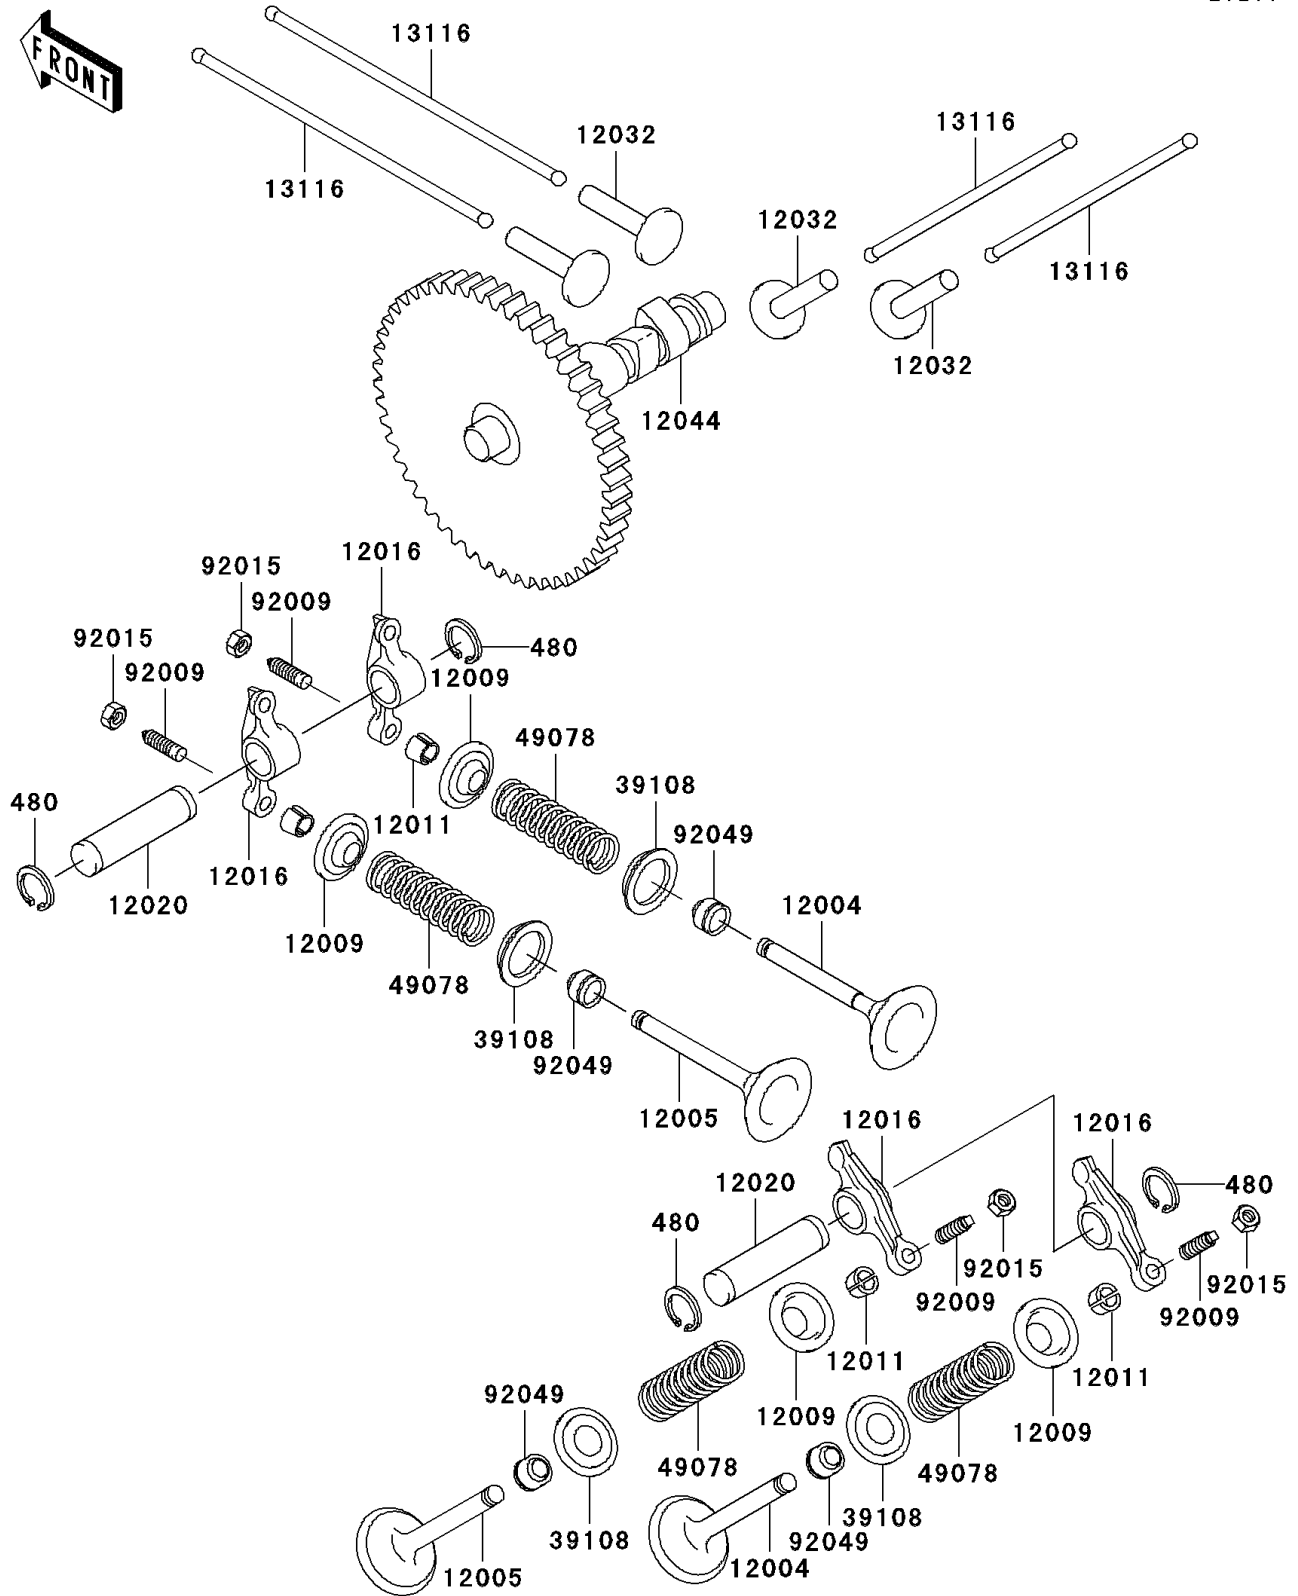

2006 MULE™ 3000 PARTS DIAGRAM

Valve(s)/Camshaft(s)

E1211

2006 MULE™ 3000 PARTS LIST

Valve(s)/Camshaft(s)

ITEM NAME	PART NUMBER	QUANTITY
CIRCLIP-TYPE-C,12MM (Ref # 480)	480J1200	1
VALVE-INTAKE (Ref # 12004)	12004-2115	1
VALVE-EXHAUST (Ref # 12005)	12005-2093	1
RETAINER-VALVE SPRING (Ref # 12009)	12009-2067	1
COLLET (Ref # 12011)	12011-2056	1
ARM-ROCKER (Ref # 12016)	12016-2056	1
SHAFT-ROCKER (Ref # 12020)	12020-2059	1
TAPPET (Ref # 12032)	12032-2064	1
CAMSHAFT-VALVE (Ref # 12044)	12044-2239	1
ROD-PUSH (Ref # 13116)	13116-2057	1
RETAINER-SPRING (Ref # 39108)	39108-2057	1
SPRING-ENGINE VALVE (Ref # 49078)	49078-2082	1
SCREW,VALVE ADJUST (Ref # 92009)	92009-1109	1
NUT,VALVE ADJUST LOCK (Ref # 92015)	92015-1137	1
SEAL-OIL (Ref # 92049)	92049-2109	1