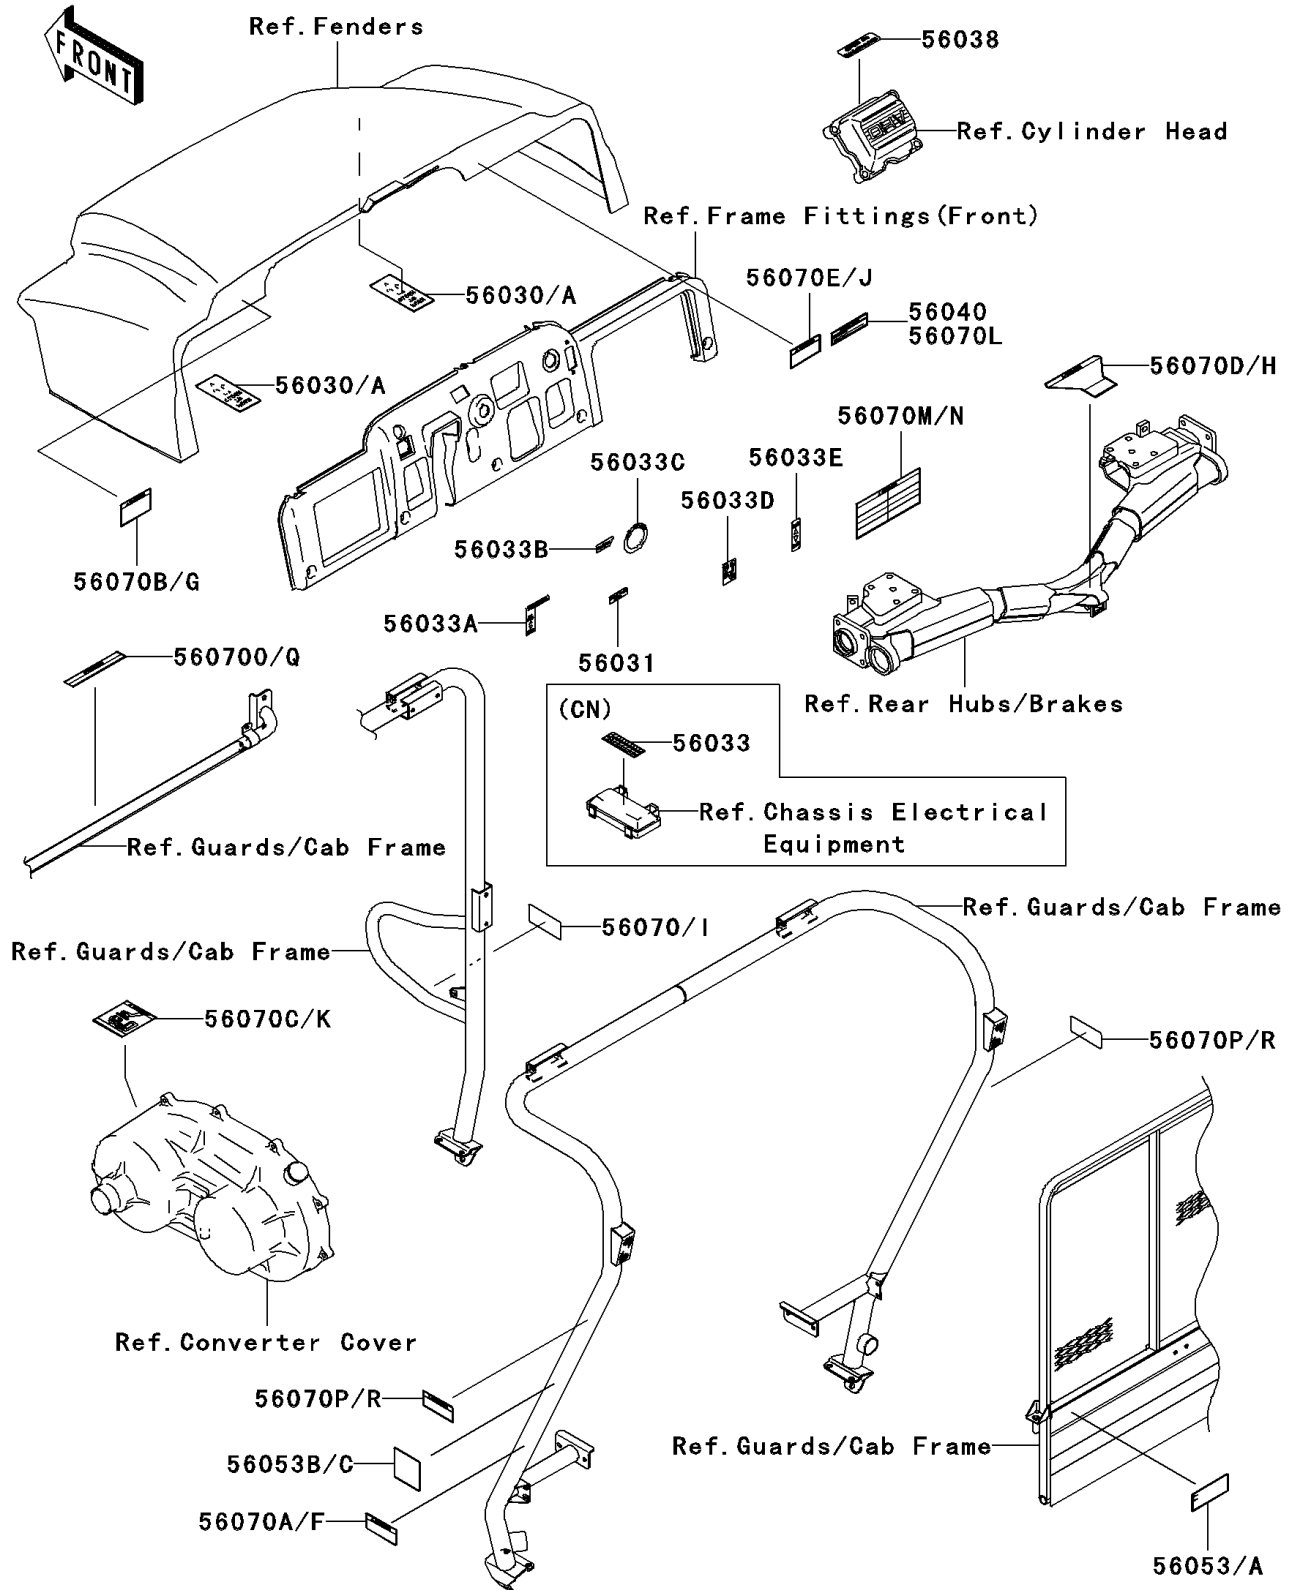

MULE™ 3010 Trans4x4® PARTS DIAGRAM

Labels

F2860

MULE™ 3010 Trans4x4® PARTS LIST

Labels

ITEM NAME	PART NUMBER	QUANTITY
LABEL,BONNET OPERATION (Ref # 56030)	56030-1240	1
LABEL-MANUAL,BRAKE FLUID LEVEL (Ref # 56031)	56031-1818	1
LABEL-MANUAL,DIFF MODE (Ref # 56033A)	56033-1183	1
LABEL-MANUAL,IGNITION (Ref # 56033B)	56033-1184	1
LABEL-MANUAL,IGNITION,ON/OFF (Ref # 56033C)	56033-1185	1
LABEL-MANUAL,SHIFT (Ref # 56033D)	56033-1186	1
LABEL-MANUAL,2WD/4WD (Ref # 56033E)	56033-1187	1
LABEL-BRAND (Ref # 56038)	56038-2782	1
LABEL-WARNING,SHIFT CAUTION (Ref # 56040)	56040-1342	1
LABEL-SPECIFICATION,CARGO BED (Ref # 56053)	56053-7502	1
LABEL-SPECIFICATION,TIRE (Ref # 56053C)	56053-7506	1
LABEL-WARNING,FUEL TANK (Ref # 56070)	56070-0048	1
LABEL-WARNING,BED RAISED (Ref # 56070A)	56070-0049	1
LABEL-WARNING,OFF-HIGHWAY (Ref # 56070B)	56070-0050	1
LABEL-WARNING,HOT SURFACES (Ref # 56070C)	56070-0051	1
LABEL-WARNING,TRAILER HITCH (Ref # 56070D)	56070-0052	1
LABEL-WARNING,BONNET OPERATION (Ref # 56070E)	56070-0053	1
LABEL-WARNING,GENERAL (Ref # 56070M)	56070-7507	1
LABEL-WARNING,REAR SEAT (Ref # 560700)	56070-7509	1
LABEL-WARNING,CAB FRAME (Ref # 56070P)	56070-7510	1
LABEL,BONNET OPERATION (Ref # 56030A)	56030-1246	1
LABEL-MANUAL,FUSE (Ref # 56033)	56033-0020	1
LABEL-SPECIFICATION,CARGO BED (Ref # 56053A)	56053-7504	1
LABEL-SPECIFICATION,TIRE (Ref # 56053B)	56053-7505	1
LABEL,BED RAISED(FRENCH) (Ref # 56070F)	56070-0054	1
LABEL,OFF-HIGHWAY(FRENCH) (Ref # 56070G)	56070-0055	1
LABEL-WARNING,TRAILER HITCH (Ref # 56070H)	56070-0056	1
LABEL,GASOLINE(FRENCH) (Ref # 56070I)	56070-0057	1
LABEL-WARNING,BONNET OPERATION (Ref # 56070J)	56070-0058	1

MULE™ 3010 Trans4x4® PARTS LIST

Labels

ITEM NAME	PART NUMBER	QUANTITY
LABEL-WARNING,HOT SURFACES (Ref # 56070K)	56070-1207	1
LABEL-WARNING,SHIFT CAUTION (Ref # 56070L)	56070-1219	1
LABEL-WARNING,GENERAL (Ref # 56070N)	56070-7508	1
LABEL-WARNING,2 FOR REAR SEAT (Ref # 56070Q)	56070-7511	1
LABEL-WARNING,FINGERS PINCH (Ref # 56070R)	56070-7512	1