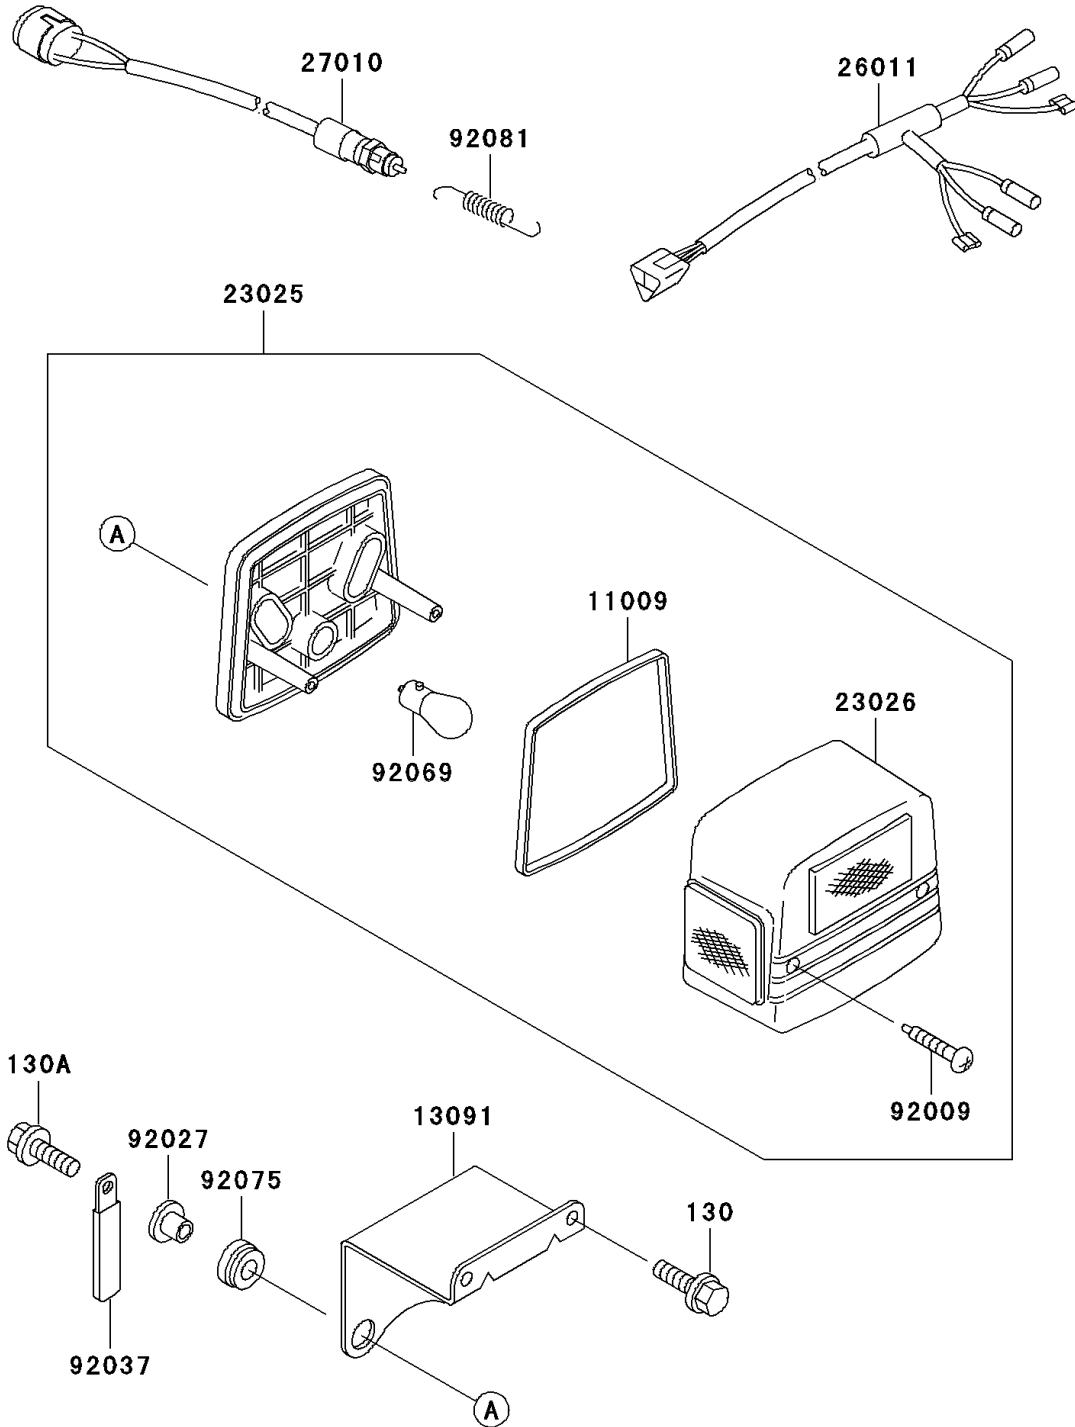

MULE™ 3010 Trans4x4® PARTS DIAGRAM

Taillight(s)

F2720

MULE™ 3010 Trans4x4® PARTS LIST

Taillight(s)

ITEM NAME	PART NUMBER	QUANTITY
BOLT-FLANGED,6X16,BLACK (Ref # 130)	130J0616	1
BOLT-FLANGED (Ref # 130A)	130J0620	1
GASKET,TAIL LAMP (Ref # 11009)	11009-1215	1
HOLDER,TAIL LAMP (Ref # 13091)	13091-1743	1
LAMP-TAIL (Ref # 23025)	23025-1042	1
LENS,TAIL LAMP (Ref # 23026)	23026-1019	1
WIRE-LEAD (Ref # 26011)	26011-1756	1
SWITCH,BRAKE LAMP (Ref # 27010)	27010-1301	1
SCREW,TAPPING,4X25 (Ref # 92009)	92009-1069	1
COLLAR,L=11.1 (Ref # 92027)	92027-194	1
CLAMP,L=60 (Ref # 92037)	92037-1069	1
BULB,12V20/5W (Ref # 92069)	92069-1011	1
DAMPER (Ref # 92075)	92075-277	1
SPRING,HOOK RETURN (Ref # 92081)	92081-1466	1