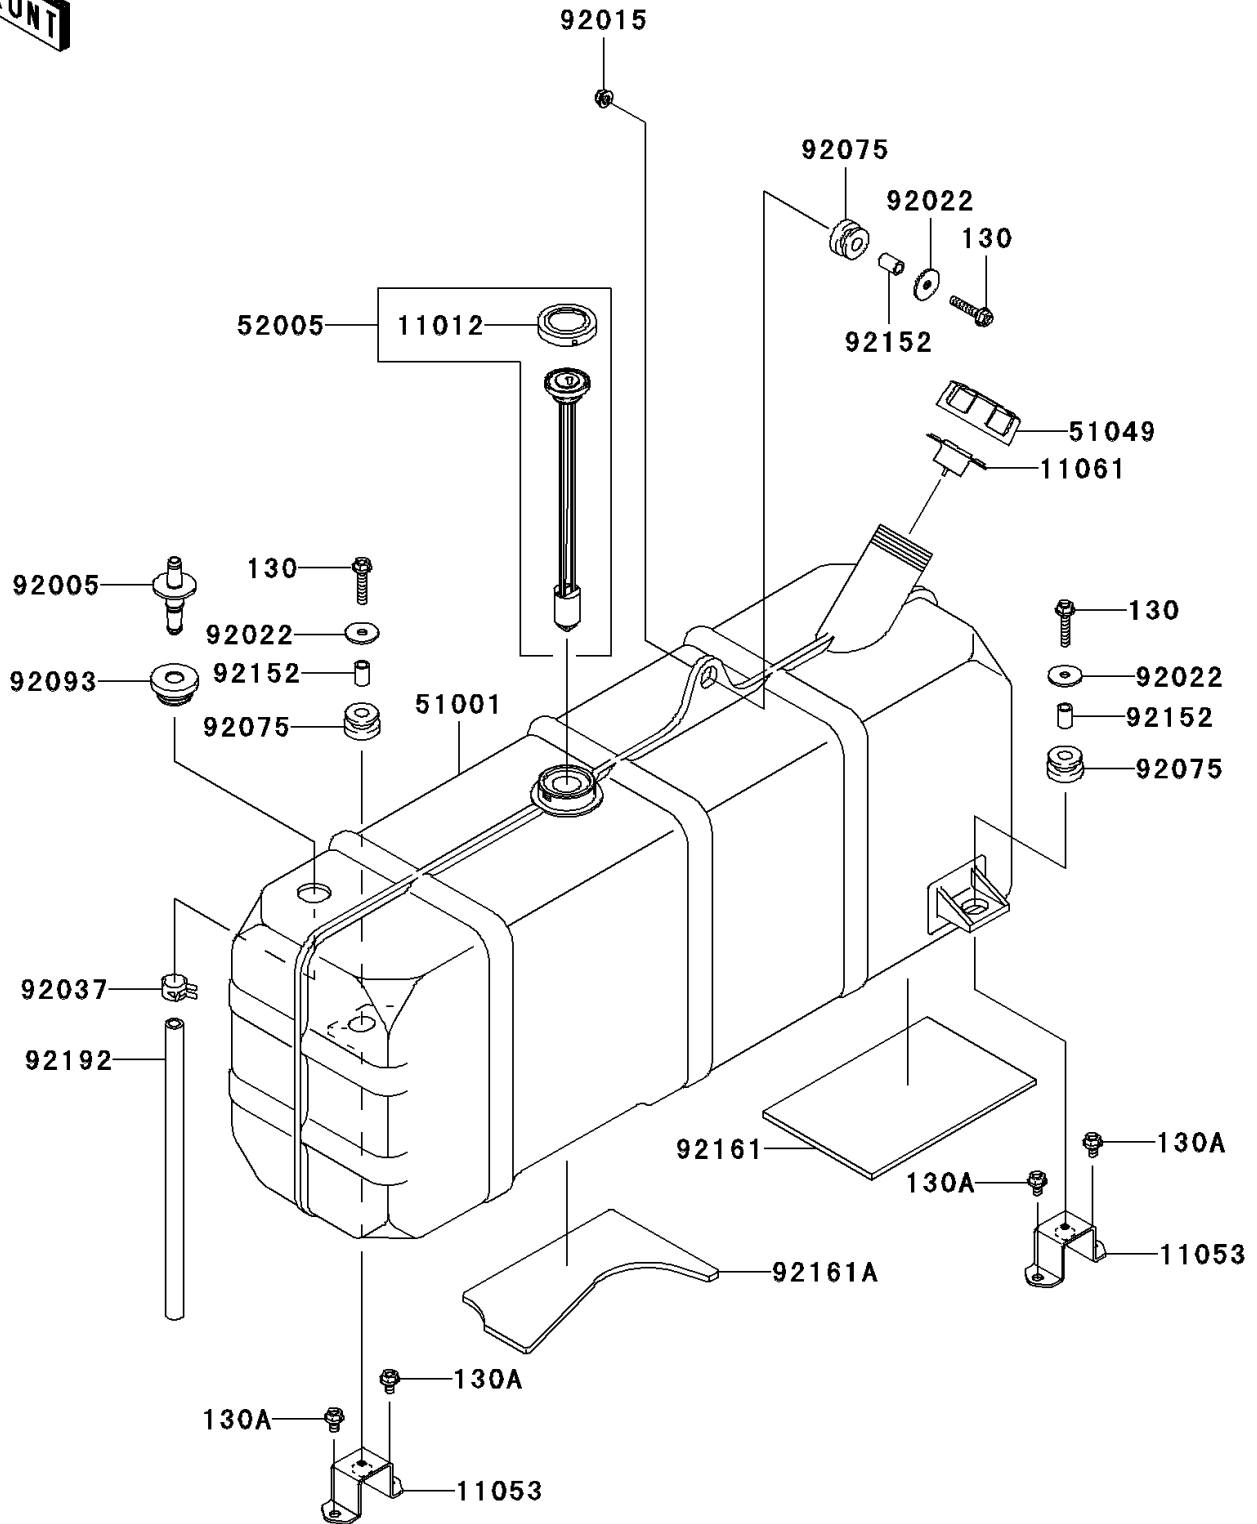

MULE™ 3010 Trans4x4® PARTS DIAGRAM

Fuel Tank

F2410

MULE™ 3010 Trans4x4® PARTS LIST

Fuel Tank

ITEM NAME	PART NUMBER	QUANTITY
BOLT-FLANGED,6X30 (Ref # 130)	130G0630	1
BOLT-FLANGED,6X10,BLACK (Ref # 130A)	130J0610	1
CAP,FUEL GAUGE (Ref # 11012)	11012-1627	1
BRACKET (Ref # 11053)	11053-7512	1
GASKET,FUEL TANK CAP (Ref # 11061)	11061-7503	1
TANK-COMP-FUEL (Ref # 51001)	51001-7503	1
CAP-TANK,FUEL (Ref # 51049)	51049-7002	1
GAUGE,FUEL (Ref # 52005)	52005-7501	1
FITTING (Ref # 92005)	92005-7501	1
NUT,LOCK,FLANGED,6MM (Ref # 92015)	92015-1675	1
WASHER,6.5X24X2 (Ref # 92022)	92022-1690	1
CLAMP (Ref # 92037)	92037-1181	1
DAMPER (Ref # 92075)	92075-1787	1
SEAL (Ref # 92093)	92093-7502	1
COLLAR,7.02X10.32X15.3 (Ref # 92152)	92152-7511	1
DAMPER (Ref # 92161)	92161-7508	1
DAMPER (Ref # 92161A)	92161-7513	1
TUBE,8X13X260 (Ref # 92192)	92192-7503	1