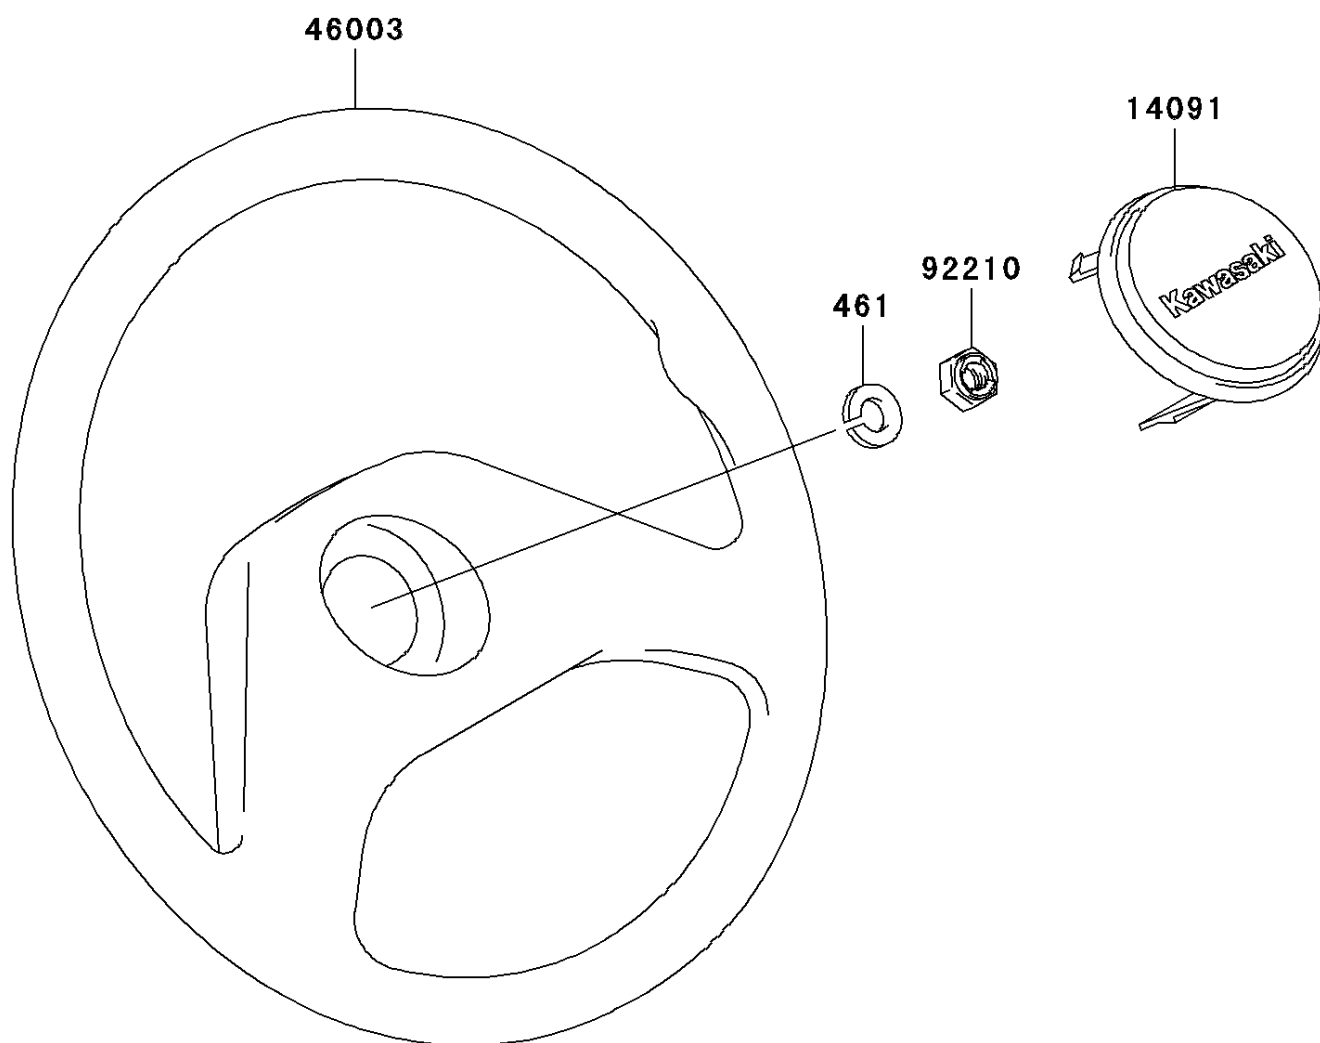

## MULE™ 3010 Trans4x4® PARTS DIAGRAM

Steering Wheel

F2311

## MULE™ 3010 Trans4x4® PARTS LIST

Steering Wheel

ITEM NAME	PART NUMBER	QUANTITY
WASHER-SPRING,12MM (Ref # 461)	461F1200	1
COVER,HORN SWITCH (Ref # 14091)	14091-1247	1
HANDLE (Ref # 46003)	46003-1308	1
NUT,LOCK,12MM (Ref # 92210)	92210-1249	1