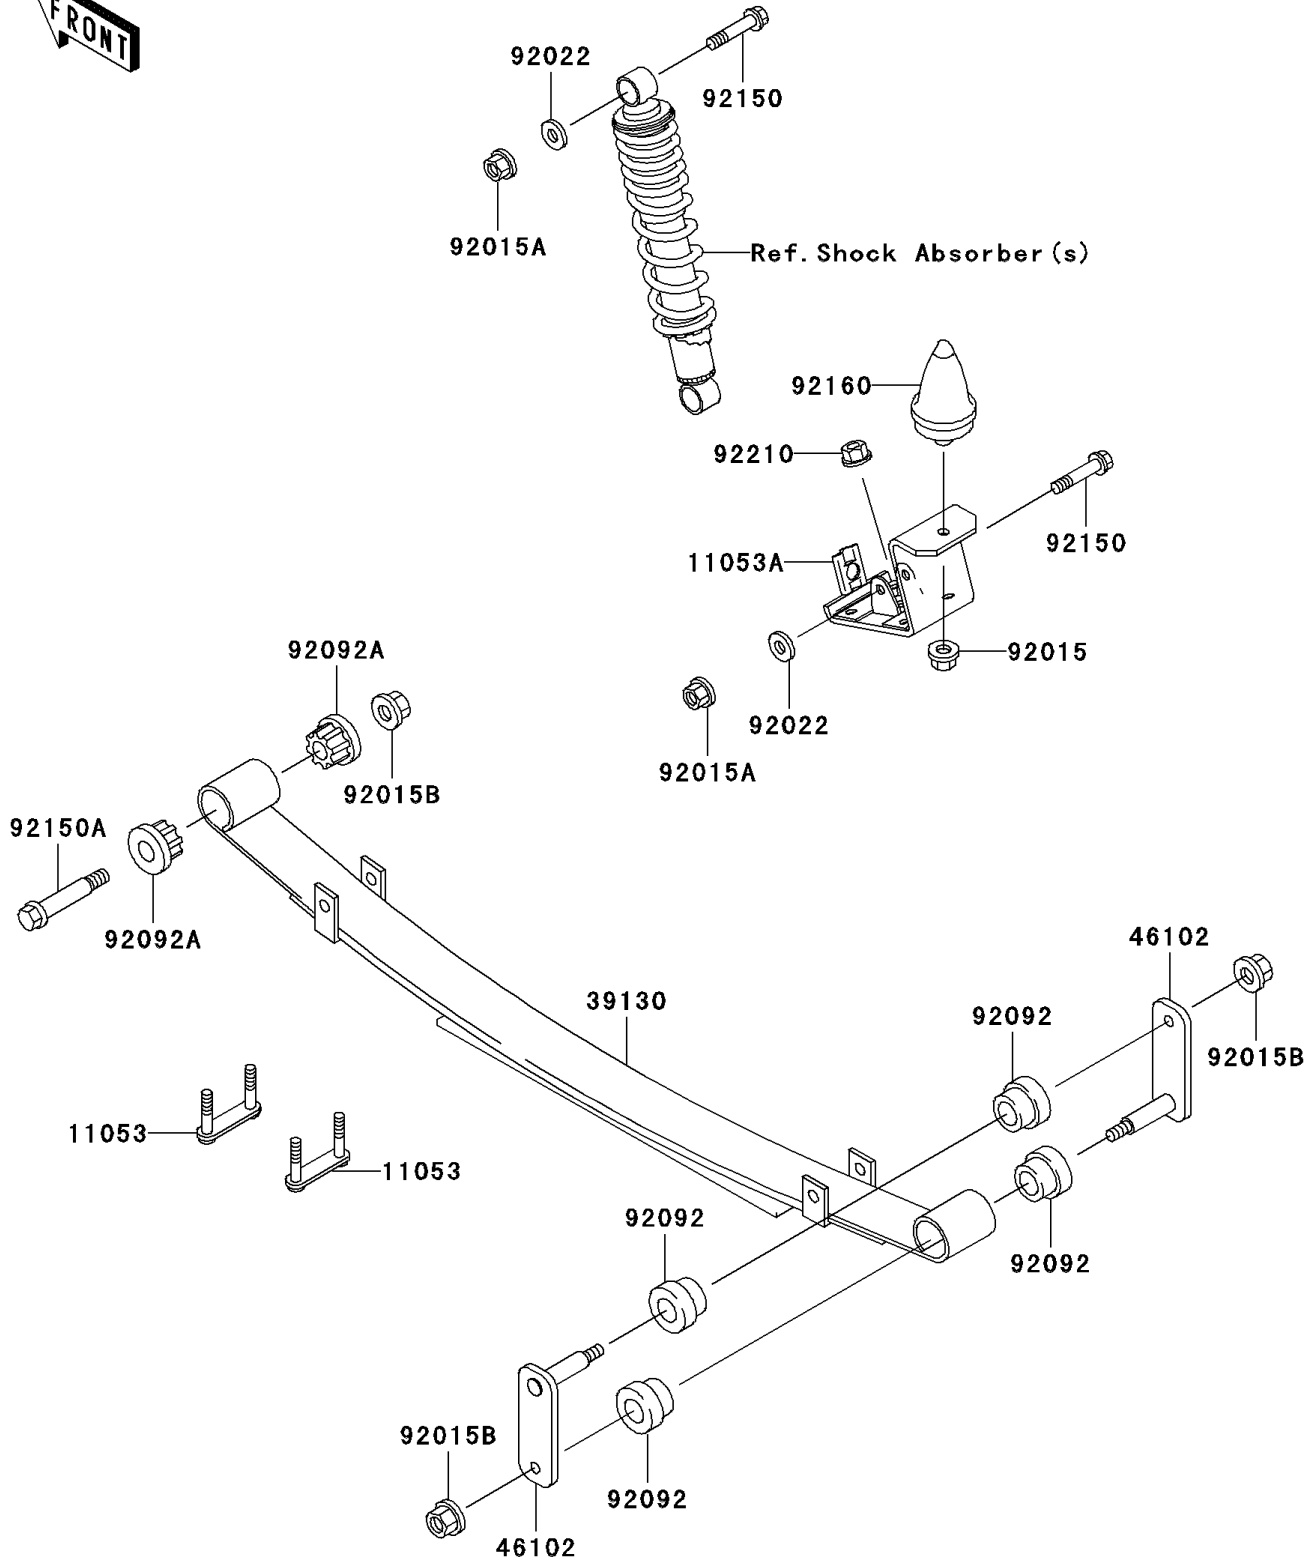

MULE™ 3010 Trans4x4® PARTS DIAGRAM

Rear Suspension

F2153

MULE™ 3010 Trans4x4® PARTS LIST

Rear Suspension

ITEM NAME	PART NUMBER	QUANTITY
BRACKET,LEAF SPRING (Ref # 11053)	11053-7564	1
BRACKET,LEAF SPRING (Ref # 11053A)	11053-7567	1
SPRING-LEAF (Ref # 39130)	39130-1066	1
ROD,LEAF SPRING,RR (Ref # 46102)	46102-1338	1
NUT,FLANGED,10MM (Ref # 92015)	92015-1335	1
NUT,LOCK,10MM (Ref # 92015A)	92015-1597	1
NUT,12MM (Ref # 92015B)	92015-1706	1
WASHER,11.5X20.5X1.6 (Ref # 92022)	92022-1768	1
BUSHING-RUBBER (Ref # 92092)	92092-1083	1
BUSHING-RUBBER (Ref # 92092A)	92092-1084	1
BOLT,FLANGED,10X57 (Ref # 92150)	92150-1227	1
BOLT,12MM (Ref # 92150A)	92150-1284	1
DAMPER,BUMP STOPPER (Ref # 92160)	92160-1136	1
NUT,LOCK,10MM (Ref # 92210)	92210-1204	1