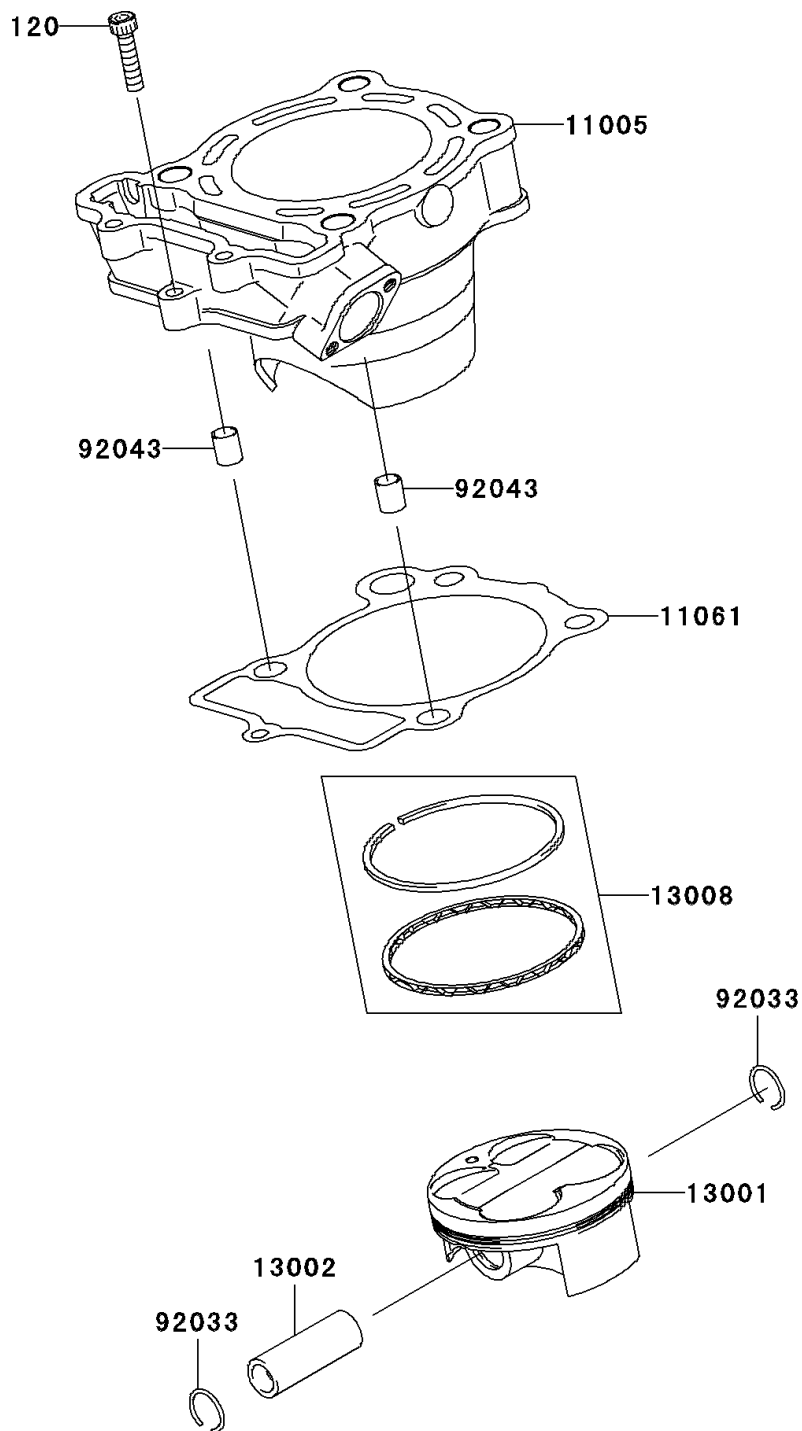

## 2008 KX™250F PARTS DIAGRAM

Cylinder/Piston(s)

E1120

## 2008 KX™250F PARTS LIST

Cylinder/Piston(s)

ITEM NAME	PART NUMBER	QUANTITY
BOLT-SOCKET,6X25 (Ref # 120)	120P0625	1
CYLINDER-ENGINE (Ref # 11005)	11005-0069	1
GASKET,CYLINDER BASE (Ref # 11061)	11061-0025	1
PISTON-ENGINE (Ref # 13001)	13001-0088	1
PIN-PISTON (Ref # 13002)	13002-0018	1
RING-SET-PISTON (Ref # 13008)	13008-0028	1
RING-SNAP,PISTON PIN (Ref # 92033)	92033-1161	1
PIN,10.1X12X14 (Ref # 92043)	92043-4009	1