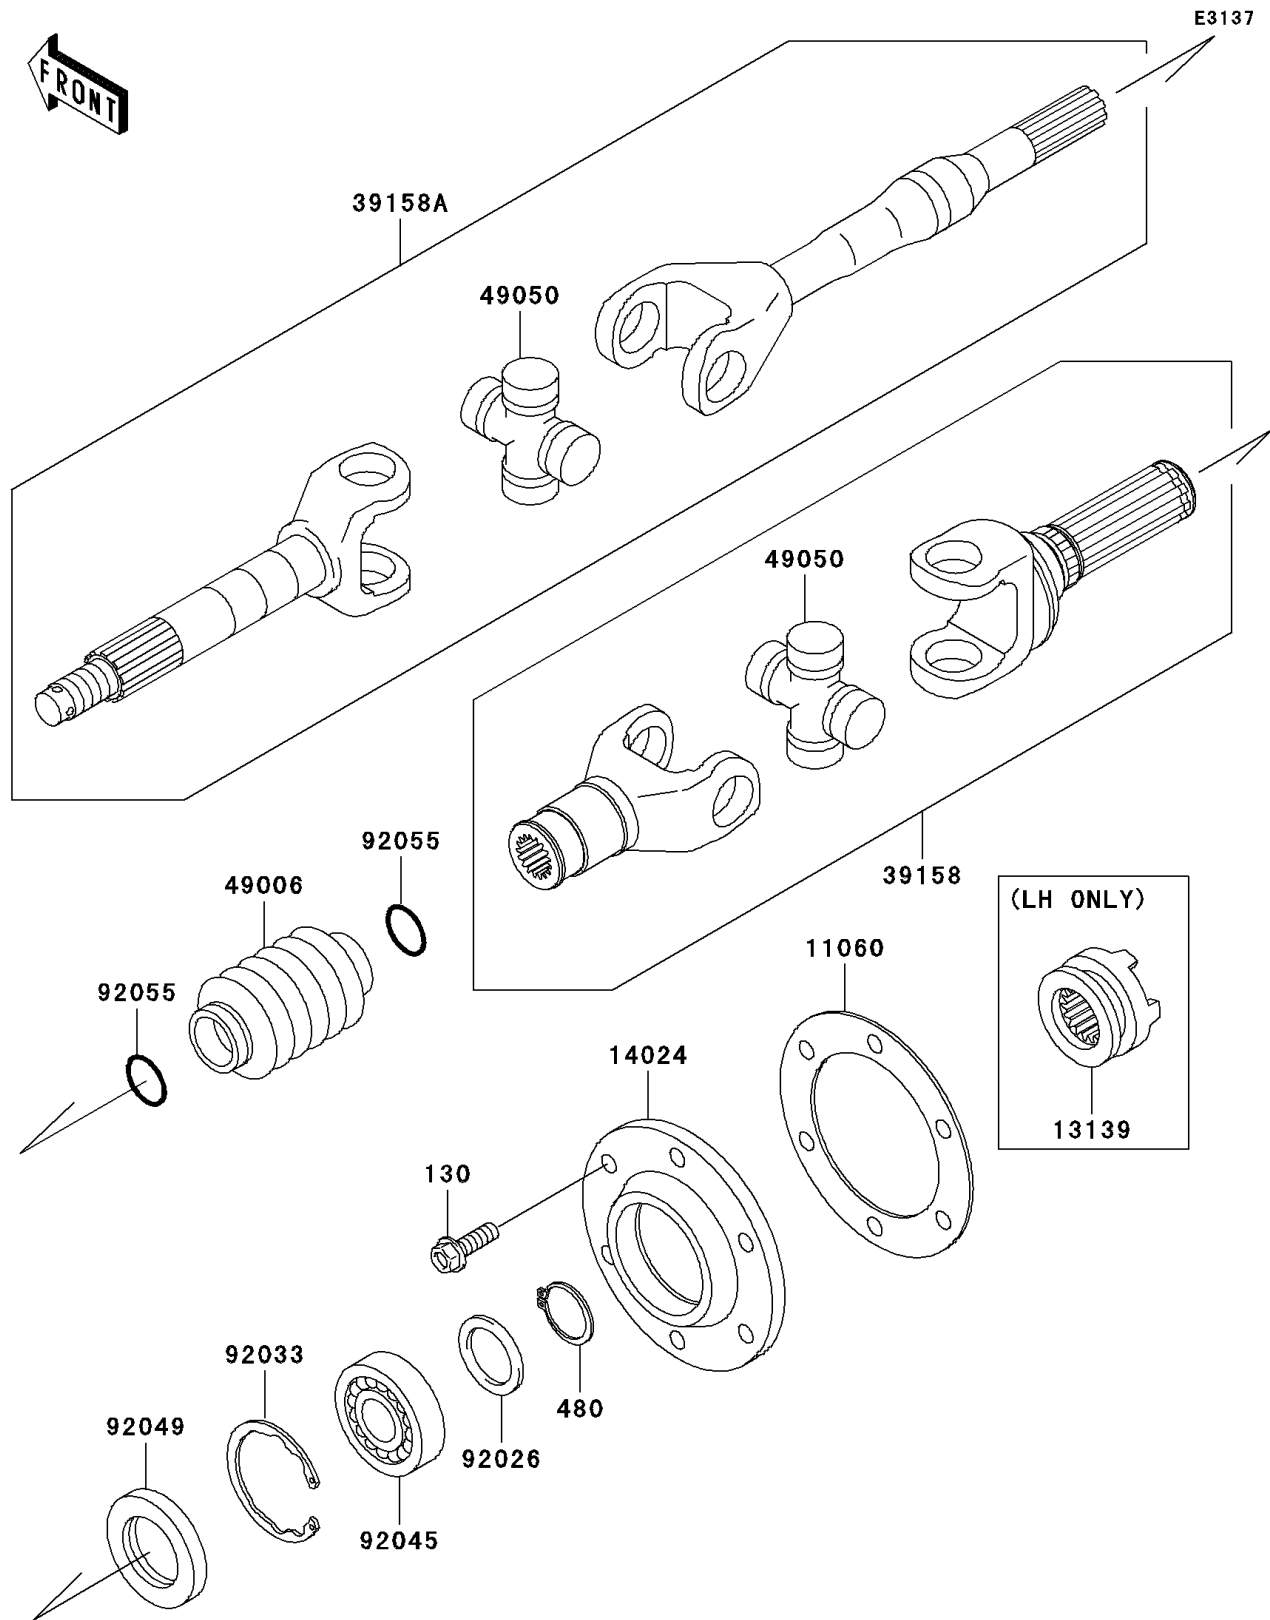

MULE™ 3010 Trans4x4® PARTS DIAGRAM

Drive Shaft-Rear

MULE™ 3010 Trans4x4® PARTS LIST

Drive Shaft-Rear

ITEM NAME	PART NUMBER	QUANTITY
BOLT-FLANGED,8X25 (Ref # 130)	130H0825	1
CIRCLIP-TYPE-C,28MM (Ref # 480)	480J2800	1
GASKET,DRIVESHAFT COVER (Ref # 11060)	11060-1251	1
SHIFTER (Ref # 13139)	13139-1078	1
COVER,DRIVESHAFT (Ref # 14024)	14024-1560	1
SHAFT-ASSY-DRIVE,INSIDE (Ref # 39158)	39158-1119	1
SHAFT-ASSY-DRIVE (Ref # 39158A)	39158-1120	1
BOOT,DRIVE SHAFT (Ref # 49006)	49006-1257	1
SPIDER (Ref # 49050)	49050-1060	1
SPACER,28.1X38X2.6 (Ref # 92026)	92026-1489	1
RING-SNAP,55MM (Ref # 92033)	92033-1274	1
BEARING-BALL,6006 (Ref # 92045)	92045-1208	1
SEAL-OIL,TC35X55X8 (Ref # 92049)	92049-1298	1
RING-O,19.5X3.0 (Ref # 92055)	92055-1451	1