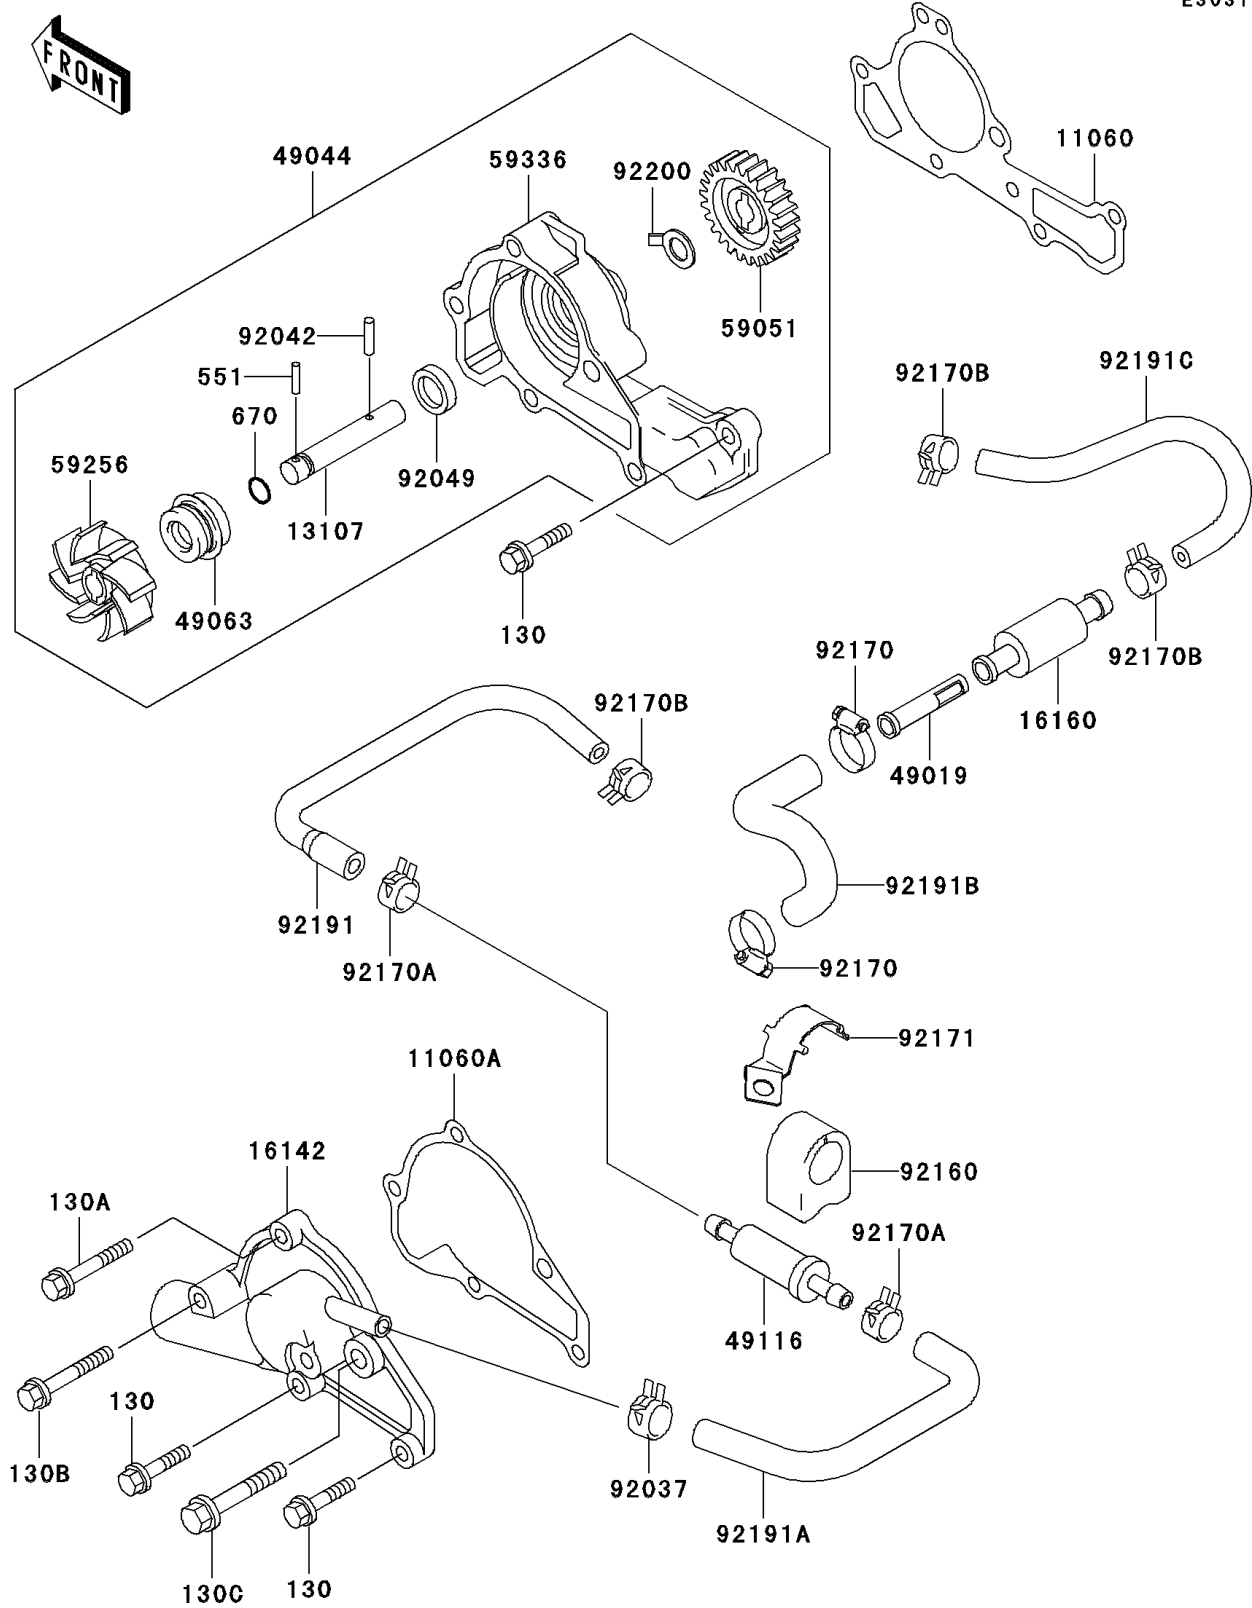

MULE™ 3010 Trans4x4® PARTS DIAGRAM

Water Pump

E3031

MULE™ 3010 Trans4x4® PARTS LIST

Water Pump

ITEM NAME	PART NUMBER	QUANTITY
BOLT-FLANGED (Ref # 130)	130T0645	1
BOLT-FLANGED (Ref # 130A)	130T0665	1
BOLT-FLANGED (Ref # 130B)	130T0675	1
BOLT-FLANGED (Ref # 130C)	130T0870	1
PIN-DOWEL,3X14 (Ref # 551)	551A0314	1
O RING,7MM (Ref # 670)	670B1507	1
GASKET,PUMP CASE (Ref # 11060)	11060-2450	1
GASKET,PUMP COVER (Ref # 11060A)	11060-2451	1
SHAFT (Ref # 13107)	13107-2097	1
COVER-PUMP (Ref # 16142)	16142-2069	1
BODY (Ref # 16160)	16160-1359	1
FILTER-WATER (Ref # 49019)	49019-1068	1
PUMP-WATER (Ref # 49044)	49044-2066	1
SEAL-MECHANICAL (Ref # 49063)	49063-1056	1
VALVE-ASSY (Ref # 49116)	49116-1081	1
GEAR-SPUR (Ref # 59051)	59051-2113	1
IMPELLER (Ref # 59256)	59256-2057	1
CASE-PUMP (Ref # 59336)	59336-2052	1
CLAMP (Ref # 92037)	92037-2065	1
PIN,DOWEL,4X15.8 (Ref # 92042)	92042-014	1
SEAL-OIL (Ref # 92049)	92049-2111	1
DAMPER,VALVE (Ref # 92160)	92160-1451	1
CLAMP (Ref # 92170)	92170-1278	1
CLAMP (Ref # 92170A)	92170-1492	1
CLAMP (Ref # 92170B)	92170-1493	1
CLAMP (Ref # 92171)	92171-2064	1
TUBE (Ref # 92191)	92191-2110	1
TUBE (Ref # 92191A)	92191-2111	1
TUBE (Ref # 92191B)	92191-2125	1

MULE™ 3010 Trans4x4® PARTS LIST

Water Pump

ITEM NAME	PART NUMBER	QUANTITY
TUBE (Ref # 92191C)	92191-2130	1
WASHER (Ref # 92200)	92200-2044	1