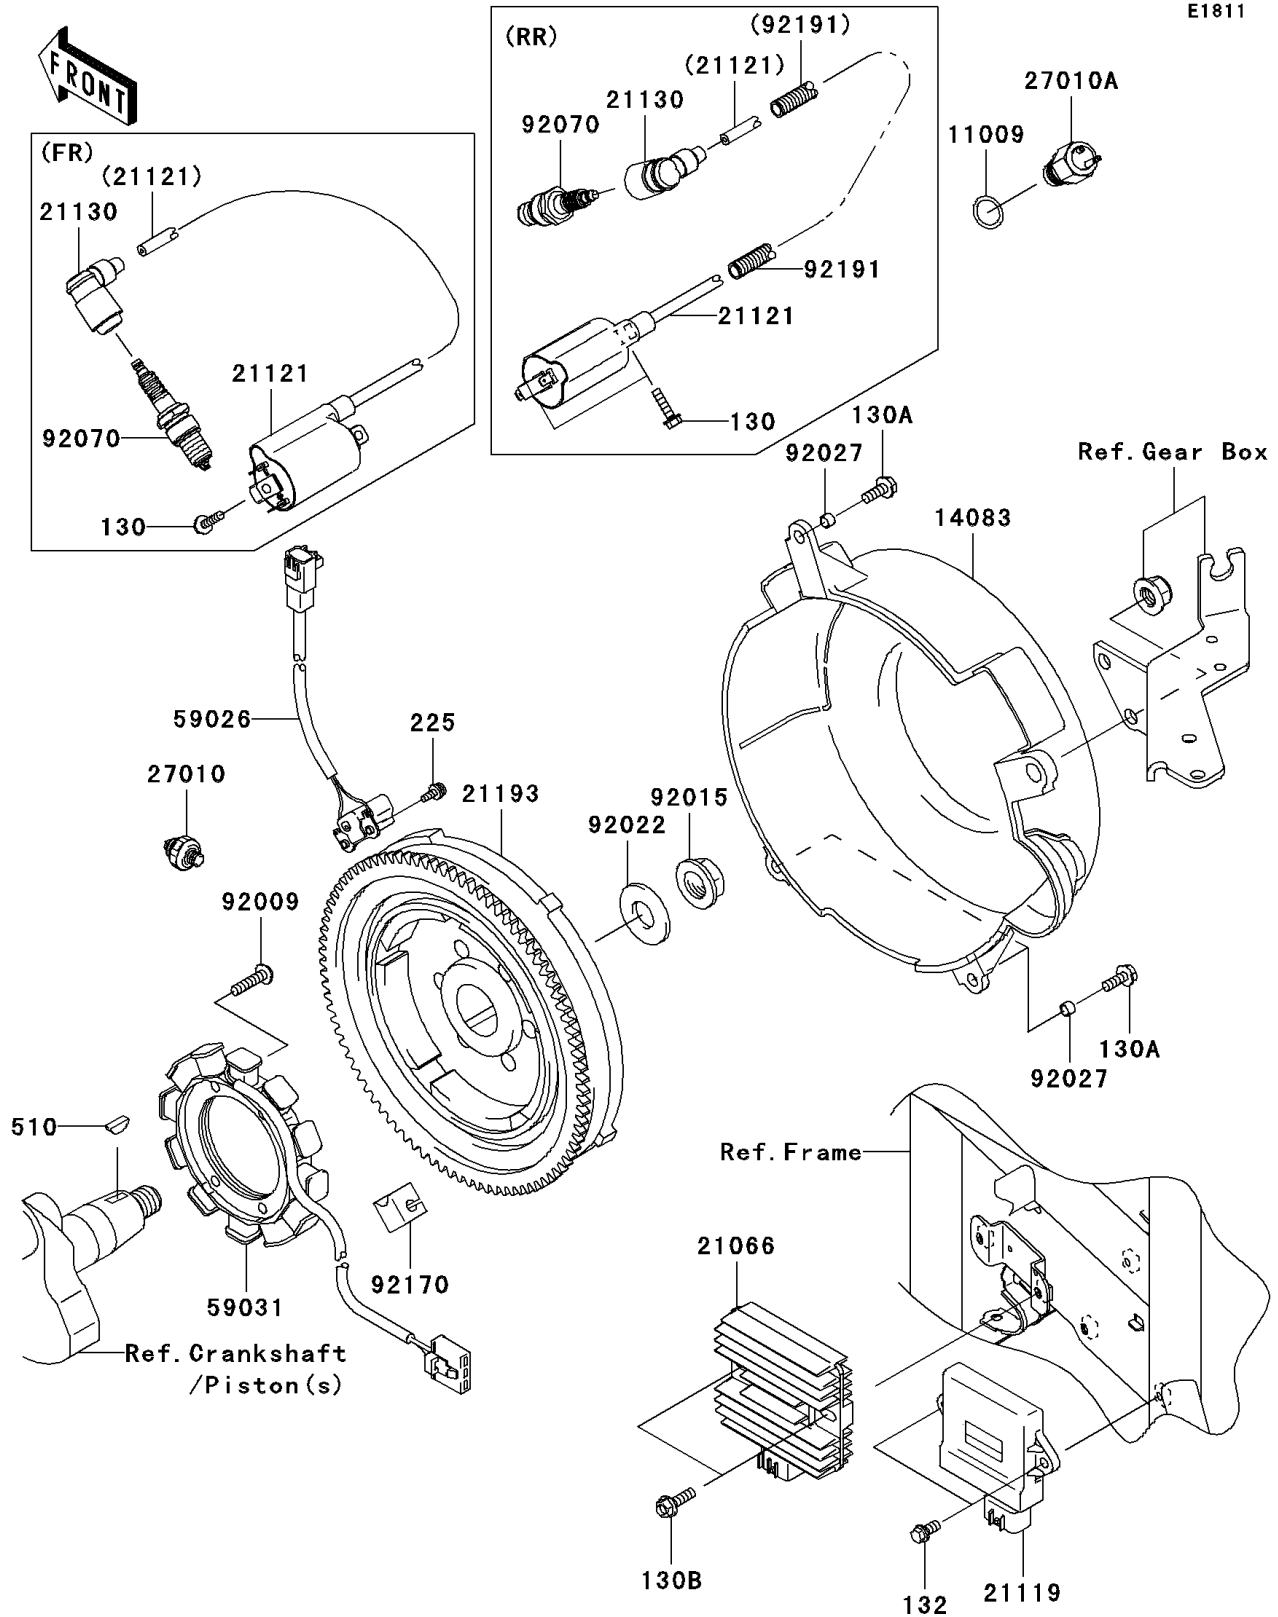

MULE™ 3010 Trans4x4® PARTS DIAGRAM

Generator/Ignition Coil

E1811

MULE™ 3010 Trans4x4® PARTS LIST

Generator/Ignition Coil

ITEM NAME	PART NUMBER	QUANTITY
BOLT-FLANGED (Ref # 130)	130B0520	1
BOLT-FLANGED,6X16 (Ref # 130A)	130B0616	1
BOLT-FLANGED (Ref # 130B)	130J0620	1
BOLT-FLANGED-SMALL (Ref # 132)	132J0612	1
SCREW-PAN-WSP-CROS (Ref # 225)	225B0414	1
KEY-WOODRUFF (Ref # 510)	510A5100	1
GASKET (Ref # 11009)	11009-2766	1
COVER-FLYWHEEL (Ref # 14083)	14083-2052	1
REGULATOR-VOLTAGE (Ref # 21066)	21066-1127	1
IGNITER (Ref # 21119)	21119-0045	1
COIL-IGNITION (Ref # 21121)	21121-2092	1
CAP-SPARK PLUG (Ref # 21130)	21130-2060	1
FLYWHEEL-ASSY (Ref # 21193)	21193-2184	1
SWITCH,OIL PRESSURE (Ref # 27010)	27010-1313	1
SWITCH,TEMP (Ref # 27010A)	27010-2182	1
COIL-PULSING (Ref # 59026)	59026-2065	1
COIL-CHARGING (Ref # 59031)	59031-2126	1
SCREW (Ref # 92009)	92009-2273	1
NUT (Ref # 92015)	92015-2167	1
WASHER (Ref # 92022)	92022-2229	1
COLLAR,6.2X7.8X5 (Ref # 92027)	92027-2096	1
PLUG-SPARK,BPR2ES(NGK),SOLID (Ref # 92070)	92070-2110	1
CLAMP (Ref # 92170)	92170-2056	1
TUBE (Ref # 92191)	92191-2124	1