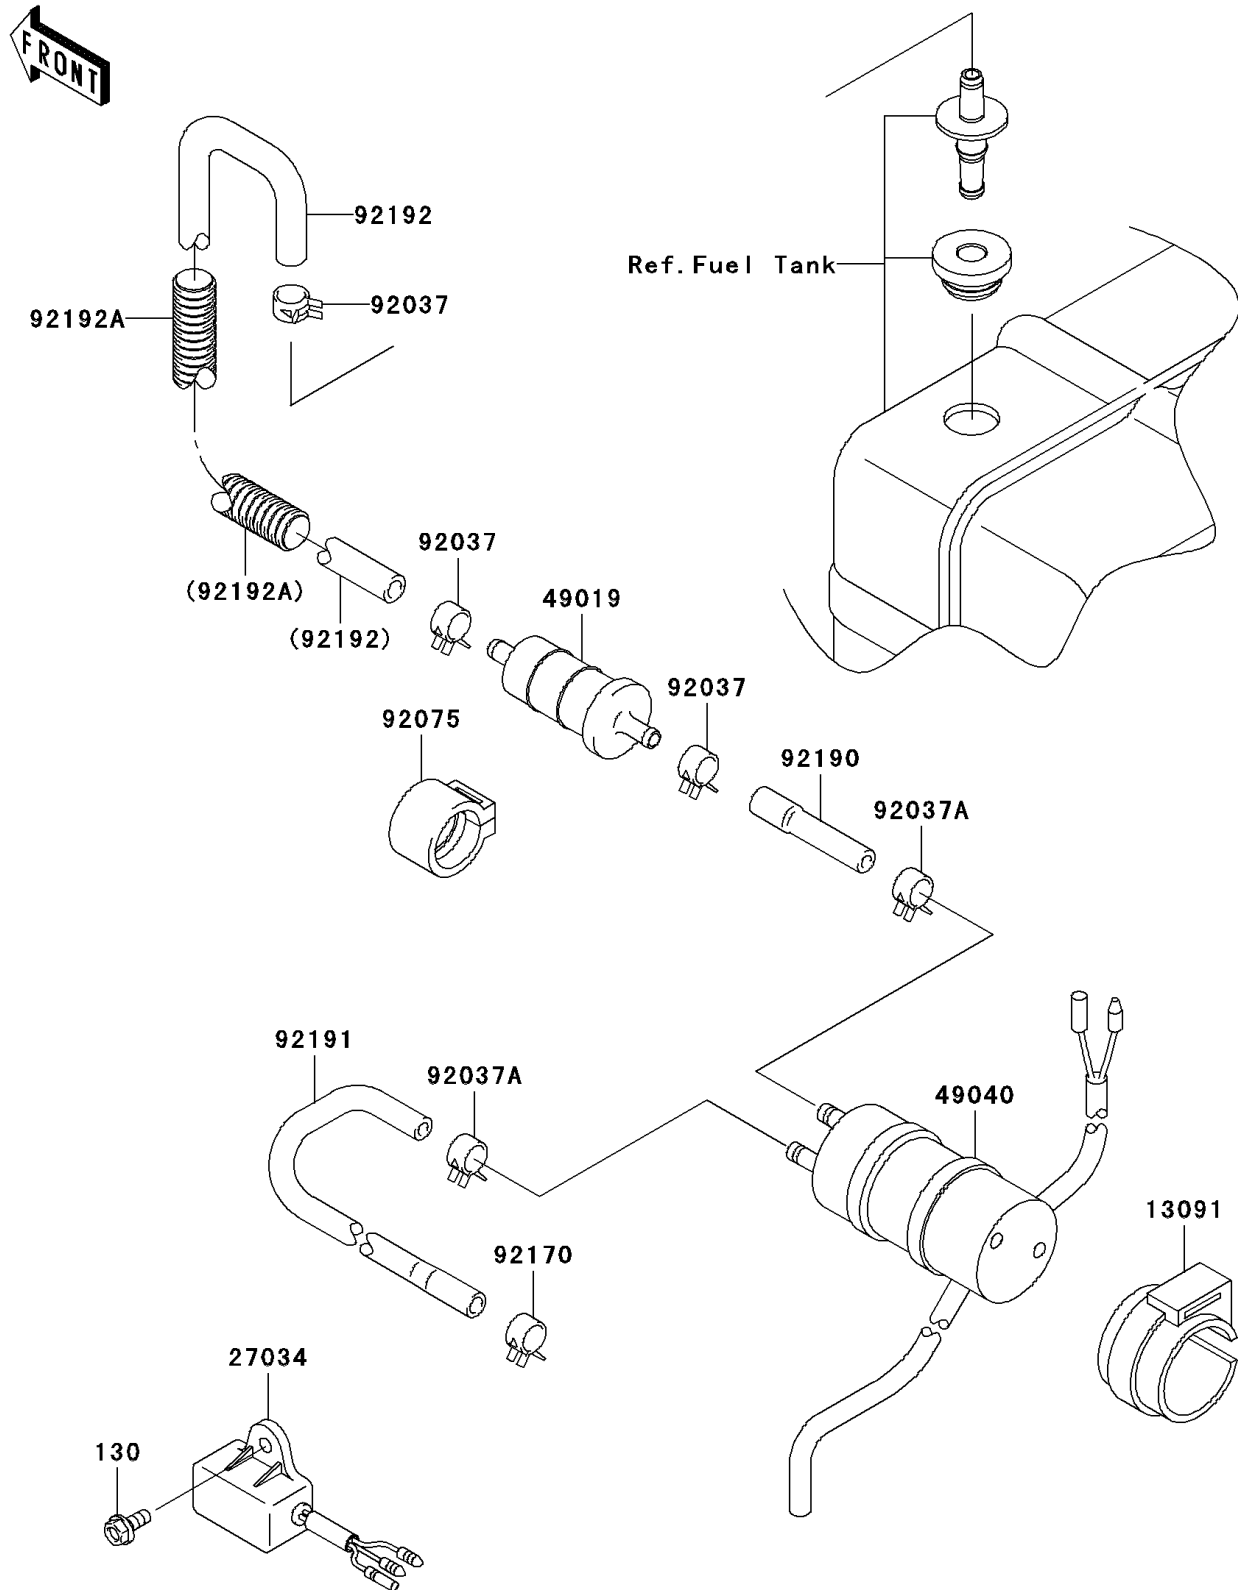

MULE™ 3010 Trans4x4® PARTS DIAGRAM

Fuel Pump

E1520

MULE™ 3010 Trans4x4® PARTS LIST

Fuel Pump

ITEM NAME	PART NUMBER	QUANTITY
BOLT-FLANGED,6X14,BLACK (Ref # 130)	130J0614	1
HOLDER (Ref # 13091)	13091-1512	1
RELAY,FUEL CUT (Ref # 27034)	27034-1053	1
FILTER-FUEL (Ref # 49019)	49019-1055	1
PUMP-FUEL (Ref # 49040)	49040-1055	1
CLAMP (Ref # 92037)	92037-1181	1
CLAMP,TUBE (Ref # 92037A)	92037-1505	1
DAMPER,FUEL FILTER (Ref # 92075)	92075-1853	1
CLAMP (Ref # 92170)	92170-2082	1
TUBE,FILTER-PUMP (Ref # 92190)	92190-1437	1
TUBE,PUMP-CARBURETOR (Ref # 92191)	92191-1479	1
TUBE (Ref # 92192)	92192-7504	1
TUBE (Ref # 92192A)	92192-7505	1