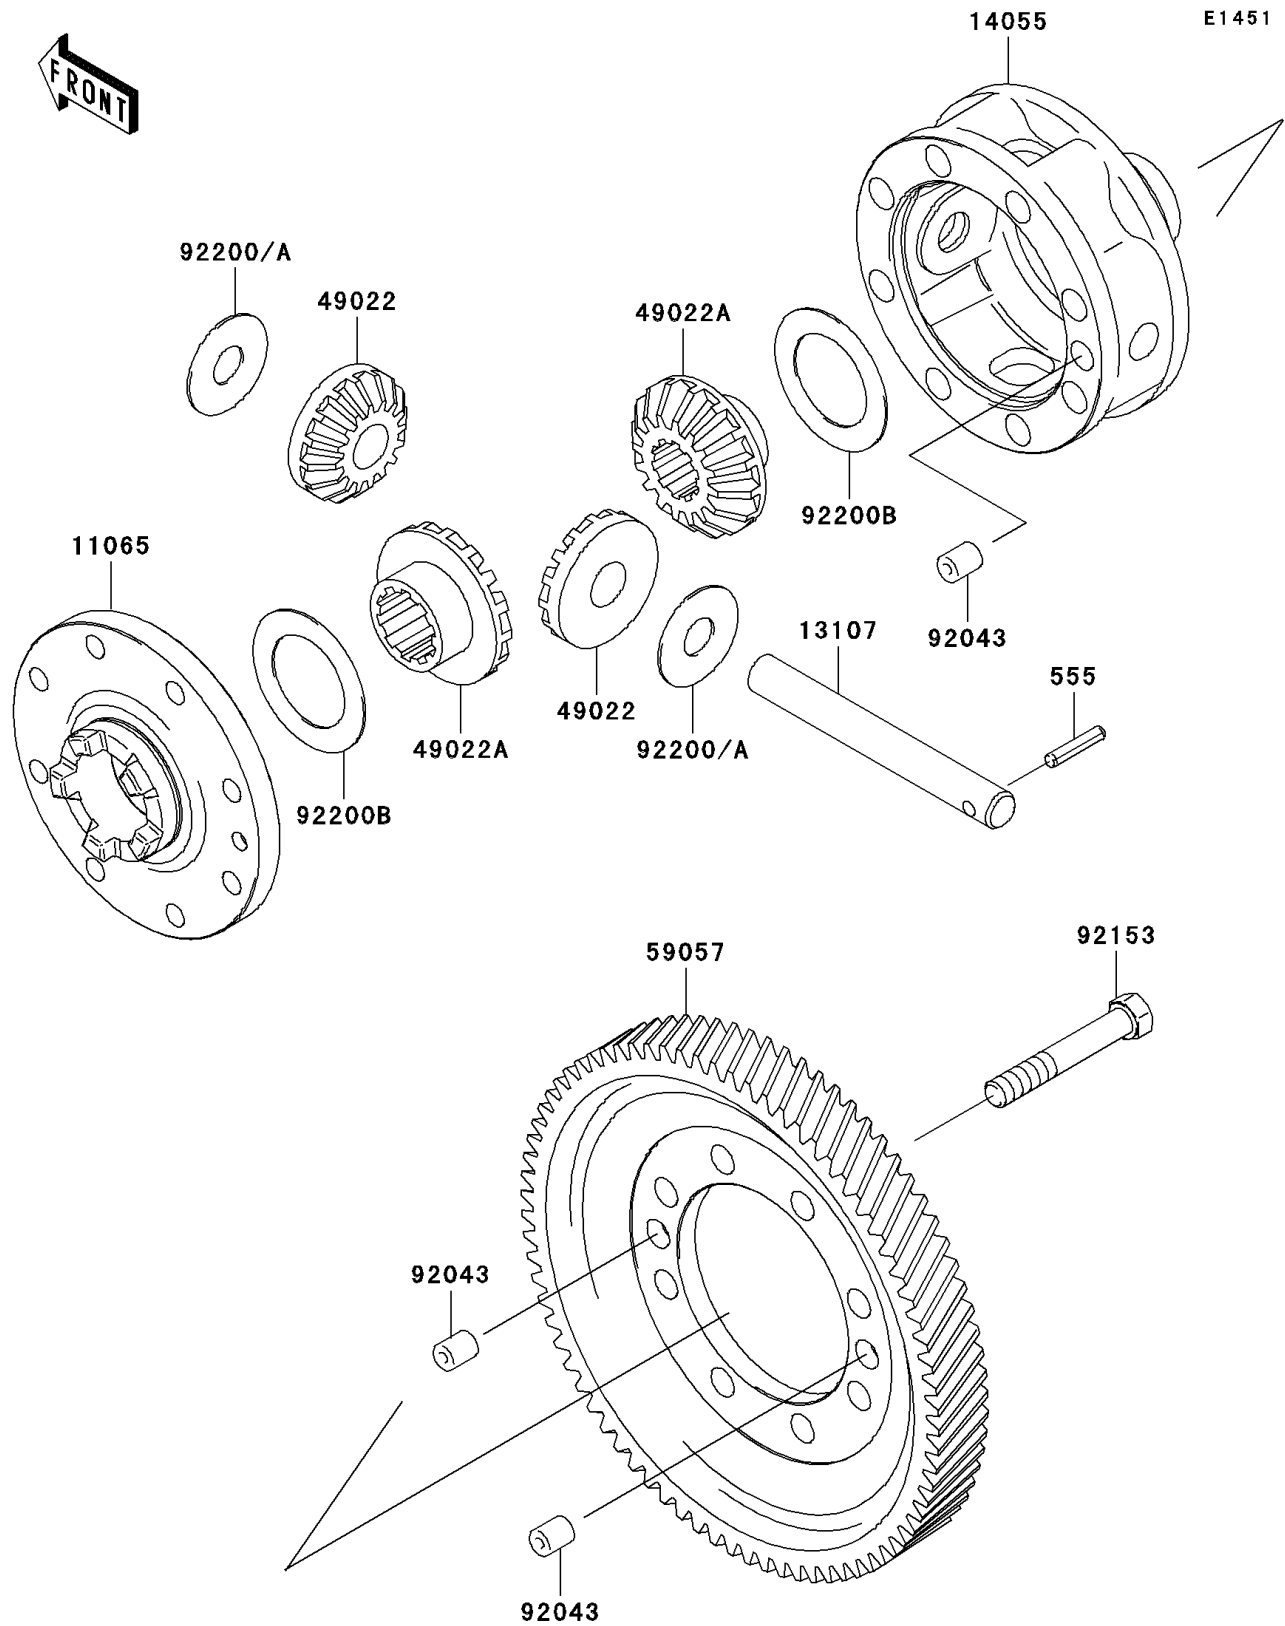

## MULE™ 3010 Trans4x4® PARTS DIAGRAM

Differential

## MULE™ 3010 Trans4x4® PARTS LIST

Differential

ITEM NAME	PART NUMBER	QUANTITY
PIN-SPRING (Ref # 555)	555A0525	1
CAP,GEAR CASE (Ref # 11065)	11065-0033	1
SHAFT (Ref # 13107)	13107-0009	1
CASE-GEAR,DIFFERENTIAL (Ref # 14055)	14055-0003	1
GEAR-BEVEL,10T (Ref # 49022)	49022-1105	1
GEAR-BEVEL,16T (Ref # 49022A)	49022-1117	1
GEAR-HELICAL,DIFFERENTIAL (Ref # 59057)	59057-0002	1
PIN,10X12 (Ref # 92043)	92043-0029	1
BOLT,10X63 (Ref # 92153)	92153-0331	1
WASHER,14.5X38X1.2 (Ref # 92200)	92200-0021	1
WASHER,14.5X38X1.0 (Ref # 92200A)	92200-1044	1
WASHER,35.5X54X1.0 (Ref # 92200B)	92200-1045	1