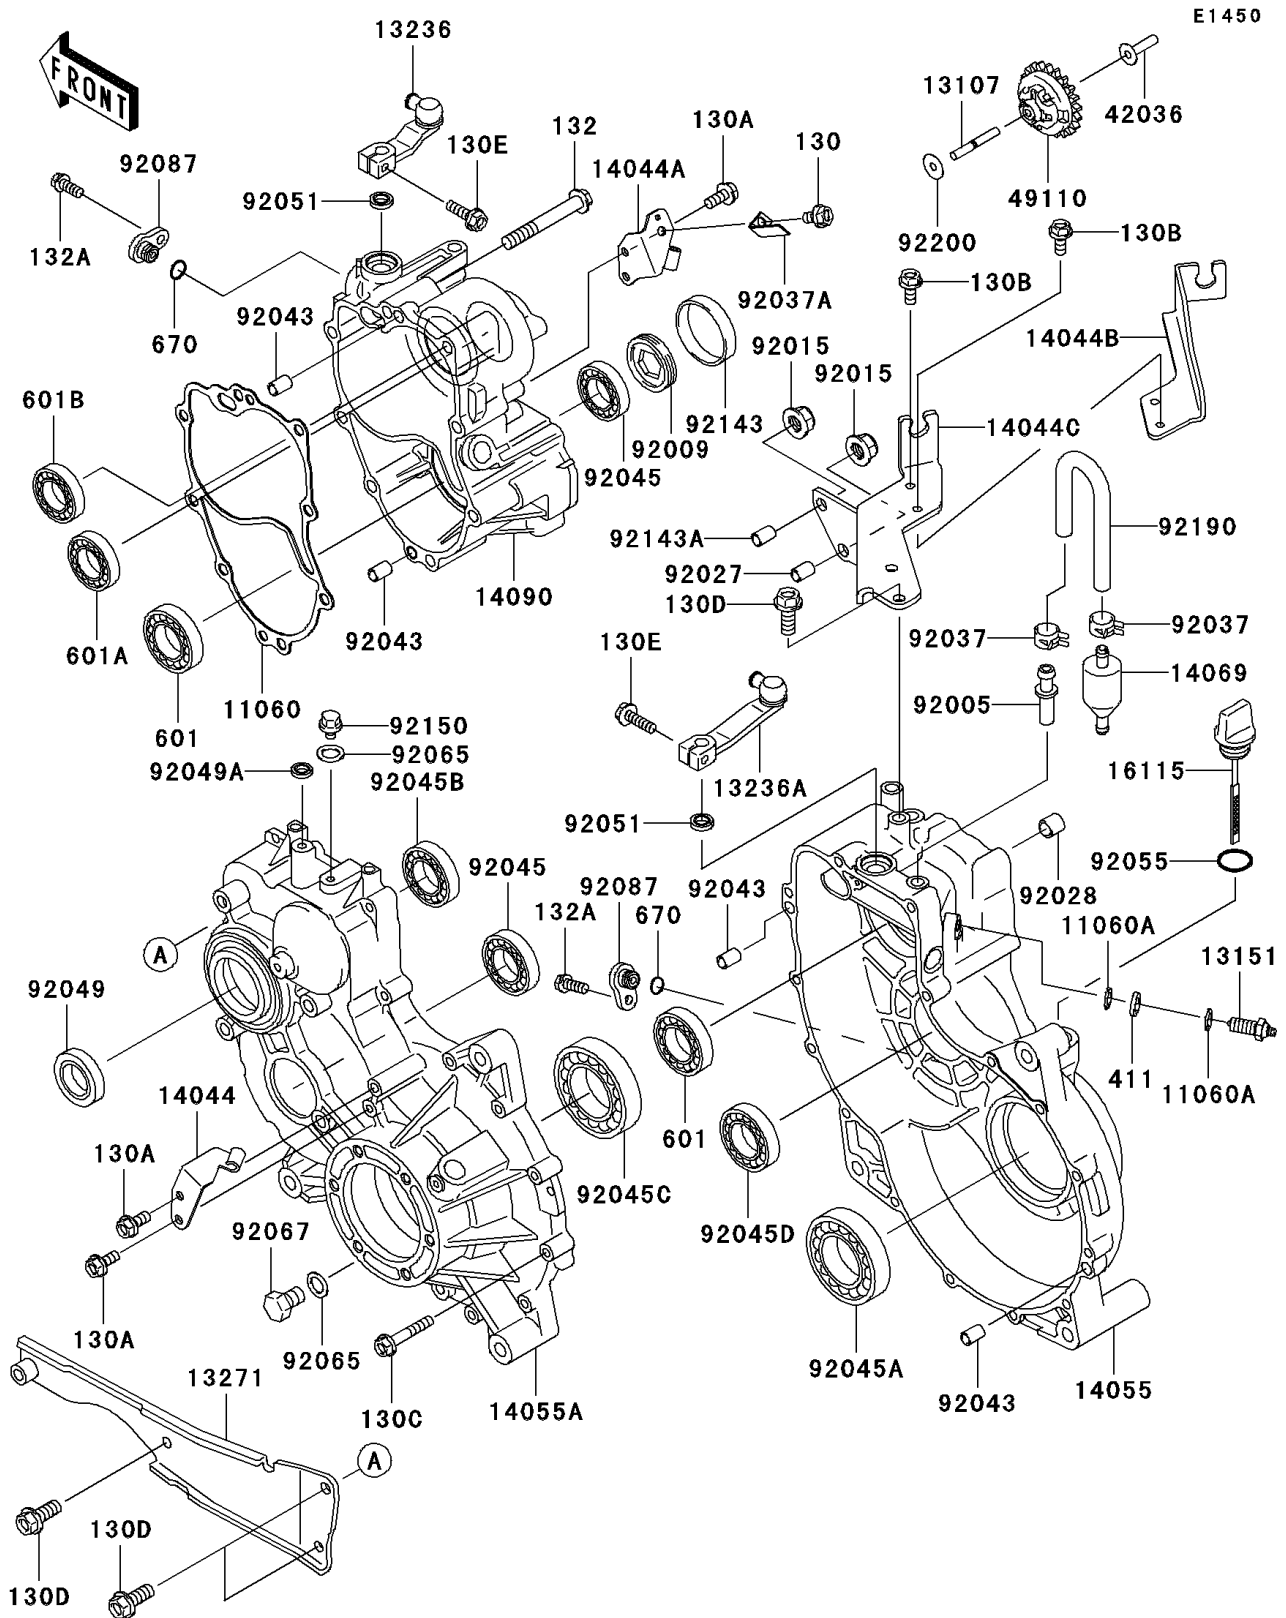

MULE™ 3010 Trans4x4® PARTS DIAGRAM

Gear Box

MULE™ 3010 Trans4x4® PARTS LIST

Gear Box

ITEM NAME	PART NUMBER	QUANTITY
GASKET,GEAR CASE COVER (Ref # 11060)	11060-1310	1
GASKET (Ref # 11060A)	11060-1966	1
SHAFT (Ref # 13107)	13107-2235	1
SWITCH-COMP (Ref # 13151)	13151-1093	1
LEVER-COMP (Ref # 13236)	13236-1363	1
LEVER-COMP (Ref # 13236A)	13236-1372	1
PLATE (Ref # 13271)	13271-1604	1
HOLDER-CABLE (Ref # 14044)	14044-0003	1
HOLDER-CABLE (Ref # 14044A)	14044-0004	1
HOLDER-CABLE,HI/LOW (Ref # 14044B)	14044-1075	1
HOLDER-CABLE (Ref # 14044C)	14044-1098	1
CASE-GEAR,RH (Ref # 14055)	14055-1110	1
CASE-GEAR,LH (Ref # 14055A)	14055-1158	1
BREATHER (Ref # 14069)	14069-1051	1
COVER,GEAR CASE,HI/LOW (Ref # 14090)	14090-1238	1
CAP-OIL FILLER (Ref # 16115)	16115-1060	1
SLEEVE (Ref # 42036)	42036-2060	1
GOVERNOR-ASSY (Ref # 49110)	49110-1104	1
FITTING,BREATHER (Ref # 92005)	92005-1127	1
SCREW,55MM (Ref # 92009)	92009-1290	1
NUT,8MM (Ref # 92015)	92015-1432	1
COLLAR,8.8X12X9 (Ref # 92027)	92027-1568	1
BUSHING,23X30X13 (Ref # 92028)	92028-132	1
CLAMP,TUBE (Ref # 92037)	92037-1505	1
CLAMP (Ref # 92037A)	92037-1680	1
PIN,6.2X8X14 (Ref # 92043)	92043-1263	1
BEARING-BALL,TMB304CCM (Ref # 92045)	92045-1142	1
BEARING-BALL,6010CM (Ref # 92045A)	92045-1162	1
BEARING-BALL,62/28 (Ref # 92045B)	92045-1207	1