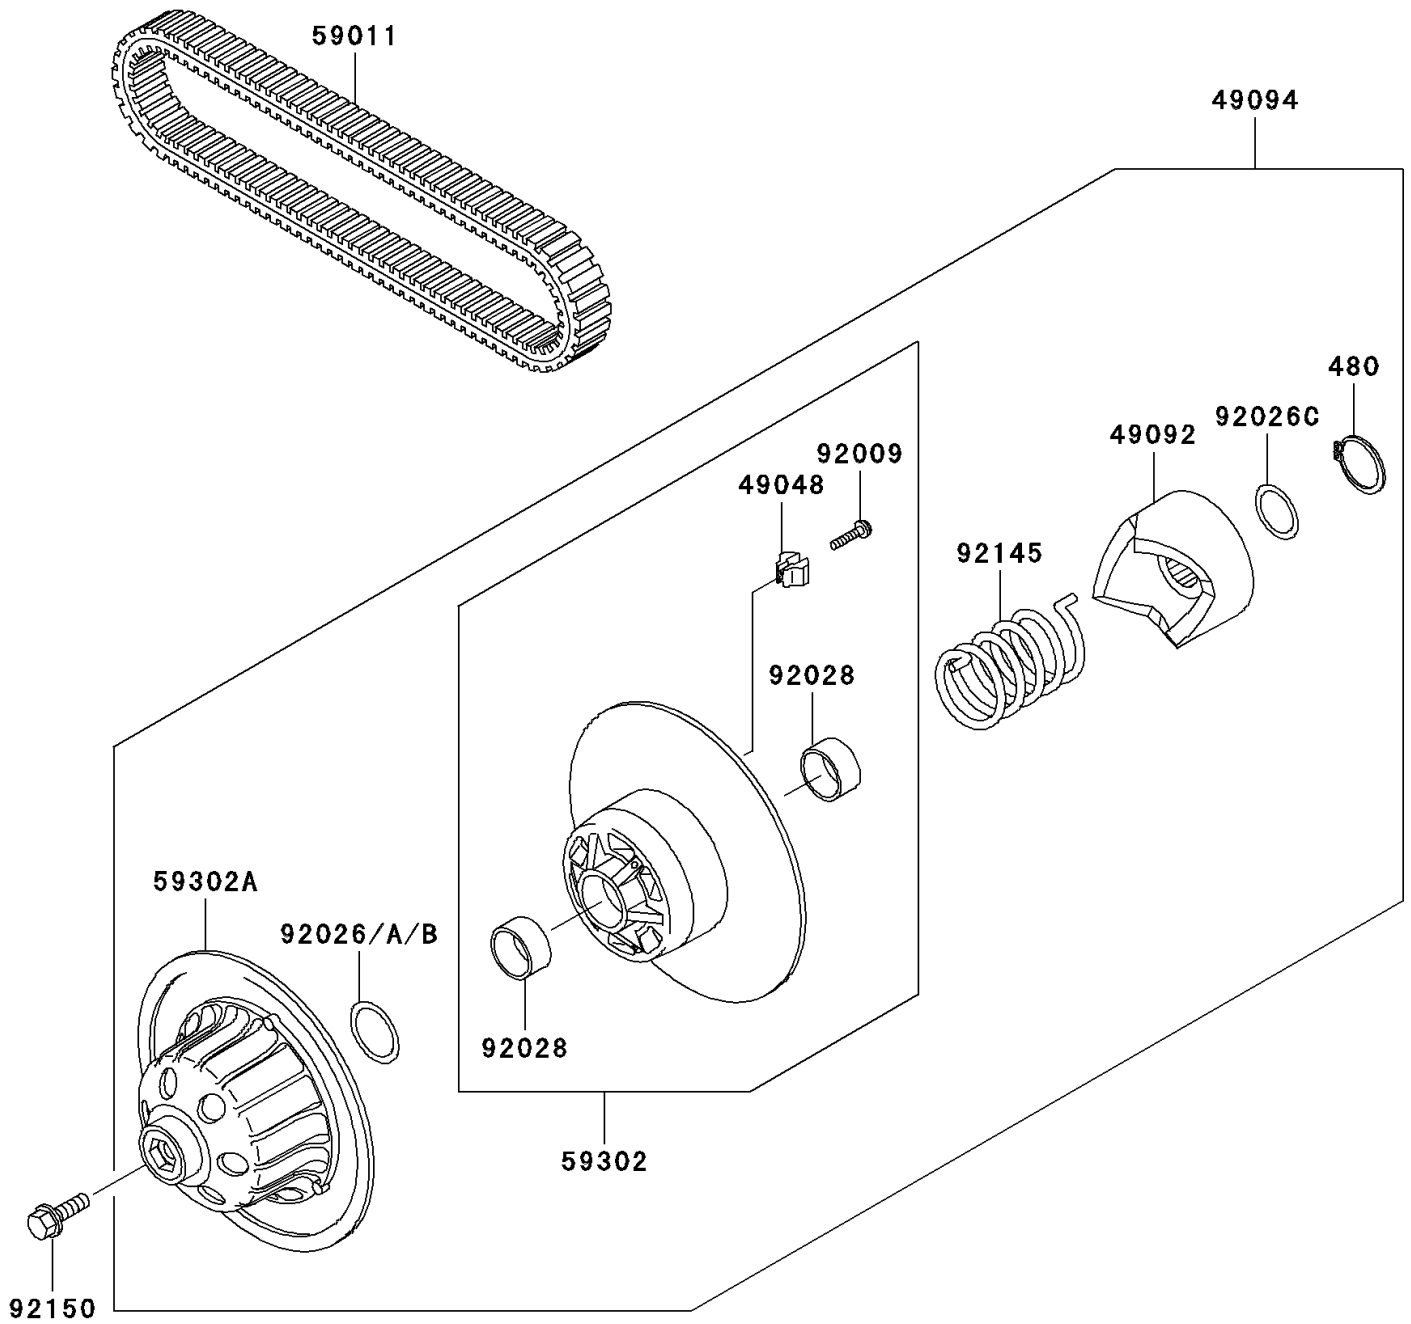

MULE™ 3010 Trans4x4® PARTS DIAGRAM

Driven Converter/Drive Belt

E1392

MULE™ 3010 Trans4x4® PARTS LIST

Driven Converter/Drive Belt

ITEM NAME	PART NUMBER	QUANTITY
CIRCLIP (Ref # 480)	480J3400	1
SHOE (Ref # 49048)	49048-1060	1
RAMP (Ref # 49092)	49092-1068	1
CONVERTER-ASSY-DRIVEN (Ref # 49094)	49094-1084	1
BELT, CONVERTER (Ref # 59011)	59011-1077	1
SHEAVE-COMP, MOVABLE (Ref # 59302)	59302-1072	1
SHEAVE-COMP (Ref # 59302A)	59302-1092	1
SCREW, SHOE (Ref # 92009)	92009-1849	1
SPACER, 39X50X0.50 (Ref # 92026)	92026-1507	1
SPACER, 39X50X0.60 (Ref # 92026A)	92026-1508	1
SPACER, 39X50X0.80 (Ref # 92026B)	92026-1510	1
SPACER, 34X44X0.80 (Ref # 92026C)	92026-1521	1
BUSHING (Ref # 92028)	92028-1864	1
SPRING (Ref # 92145)	92145-1404	1
BOLT, 12X35 (Ref # 92150)	92150-1009	1