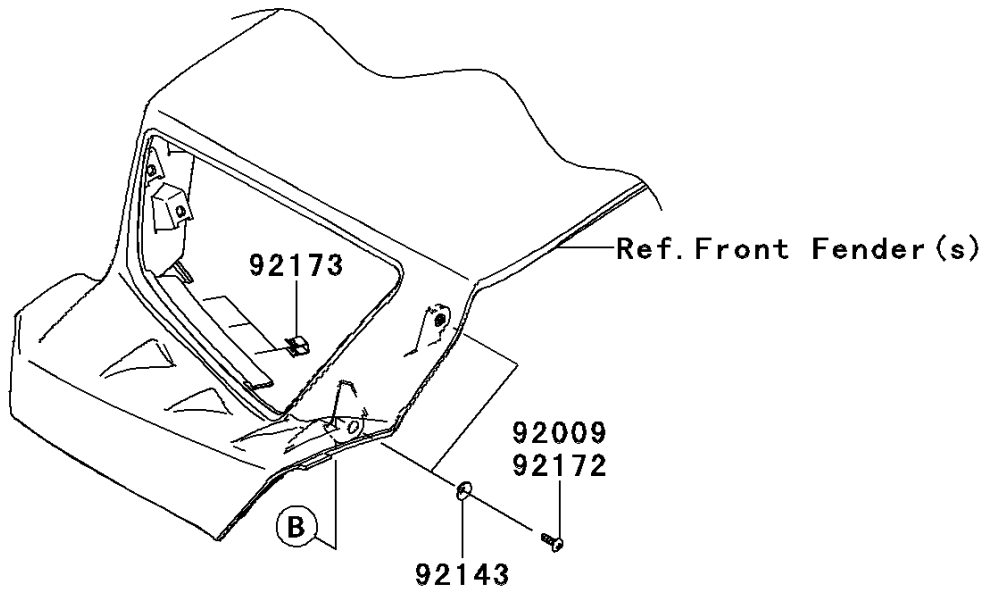

2010 Teryx® 750 FI 4x4 LE PARTS DIAGRAM

Headlight(s)

F2710

LH	(14092)
RH	(14092A)

LH	(14092B)
RH	(14092C)

2010 Teryx® 750 FI 4x4 LE PARTS LIST

Headlight(s)

ITEM NAME	PART NUMBER	QUANTITY
BOLT-FLANGED-SMALL,6X25 (Ref # 132)	132BA0625	1
SCREW-PAN-WP-CROS,4X45 (Ref # 224)	224AA0445	1
COVER,HEAD LAMP,FR,LH (Ref # 14092)	14092-0054	1
COVER,HEAD LAMP,FR,RH (Ref # 14092A)	14092-0055	1
COVER,HEAD LAMP,RR,LH (Ref # 14092B)	14092-0056	1
COVER,HEAD LAMP,RR,RH (Ref # 14092C)	14092-0057	1
LENS-COMP,HEAD LAMP (Ref # 23007)	23007-0096	1
NUT,4MM,FOCUS ADJUST (Ref # 23020)	23020-018	1
SCREW,5X16,BLACK (Ref # 92009)	92009-1654	1
NUT,5MM (Ref # 92015)	92015-1627	1
NUT,RUBBER,6MM (Ref # 92015A)	92015-1692	1
WASHER,6.5X20X1.6 (Ref # 92022)	92022-125	1
COLLAR,6.8X10X12 (Ref # 92027)	92027-162	1
BULB,12V 35/35W (Ref # 92069)	92069-0019	1
DAMPER (Ref # 92075)	92075-1690	1
SPRING,FOCUS ADJUST (Ref # 92081)	92081-1896	1
COLLAR (Ref # 92143)	92143-1087	1
SCREW,TAPPING,5X10 (Ref # 92172A)	92172-1061	1
CLAMP (Ref # 92173)	92173-0104	1
NUT (Ref # 92210)	92210-1125	1