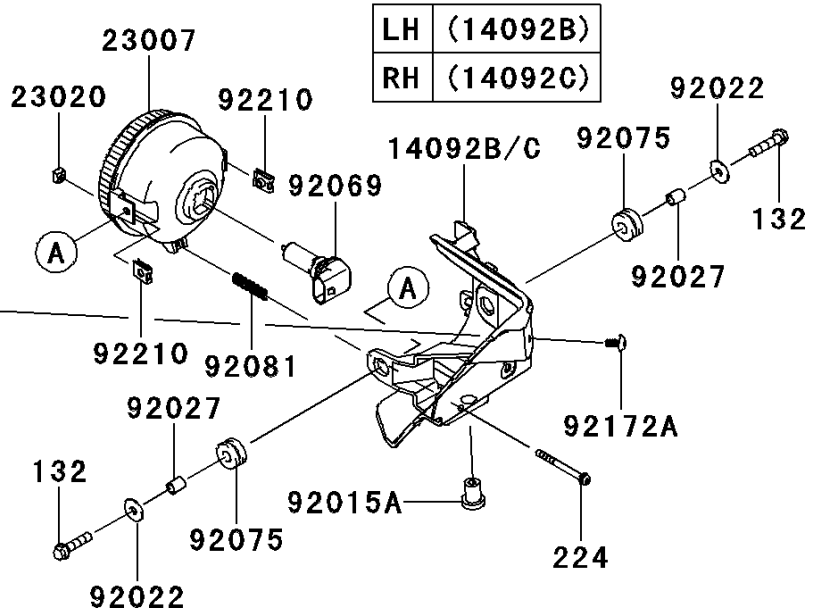

2010 Teryx® 750 FI 4x4 LE PARTS DIAGRAM

Headlight(s)

F2710

LH	(14092)
RH	(14092A)

LH	(14092B)
RH	(14092C)

2010 Teryx® 750 FI 4x4 LE PARTS LIST

Headlight(s)

ITEM NAME	PART NUMBER	QUANTITY
BOLT-FLANGED-SMALL,6X25 (Ref # 132)	132BA0625	1
SCREW-PAN-WP-CROS,4X45 (Ref # 224)	224AA0445	1
COVER,HEAD LAMP,FR,LH (Ref # 14092)	14092-0054	1
COVER,HEAD LAMP,FR,RH (Ref # 14092A)	14092-0055	1
COVER,HEAD LAMP,RR,LH (Ref # 14092B)	14092-0056	1
COVER,HEAD LAMP,RR,RH (Ref # 14092C)	14092-0057	1
LENS-COMP,HEAD LAMP (Ref # 23007)	23007-0096	1
NUT,4MM,FOCUS ADJUST (Ref # 23020)	23020-018	1
SCREW,5X16,BLACK (Ref # 92009)	92009-1654	1
NUT,5MM (Ref # 92015)	92015-1627	1
NUT,RUBBER,6MM (Ref # 92015A)	92015-1692	1
WASHER,6.5X20X1.6 (Ref # 92022)	92022-125	1
COLLAR,6.8X10X12 (Ref # 92027)	92027-162	1
BULB,12V 35/35W (Ref # 92069)	92069-0019	1
DAMPER (Ref # 92075)	92075-1690	1
SPRING,FOCUS ADJUST (Ref # 92081)	92081-1896	1
COLLAR (Ref # 92143)	92143-1087	1
SCREW,TAPPING,5X10 (Ref # 92172A)	92172-1061	1
CLAMP (Ref # 92173)	92173-0104	1
NUT (Ref # 92210)	92210-1125	1