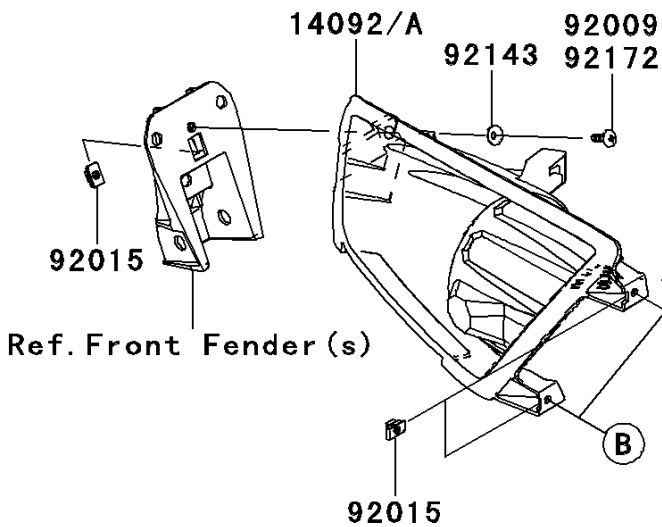

2010 Teryx® 750 FI 4x4 LE PARTS DIAGRAM

Headlight(s)

F2710

LH	(14092)
RH	(14092A)

LH	(14092B)
RH	(14092C)

2010 Teryx® 750 FI 4x4 LE PARTS LIST

Headlight(s)

ITEM NAME	PART NUMBER	QUANTITY
BOLT-FLANGED-SMALL,6X25 (Ref # 132)	132BA0625	1
SCREW-PAN-WP-CROS,4X45 (Ref # 224)	224AA0445	1
COVER,HEAD LAMP,FR,LH (Ref # 14092)	14092-0054	1
COVER,HEAD LAMP,FR,RH (Ref # 14092A)	14092-0055	1
COVER,HEAD LAMP,RR,LH (Ref # 14092B)	14092-0056	1
COVER,HEAD LAMP,RR,RH (Ref # 14092C)	14092-0057	1
LENS-COMP,HEAD LAMP (Ref # 23007)	23007-0096	1
NUT,4MM,FOCUS ADJUST (Ref # 23020)	23020-018	1
SCREW,5X16,BLACK (Ref # 92009)	92009-1654	1
NUT,5MM (Ref # 92015)	92015-1627	1
NUT,RUBBER,6MM (Ref # 92015A)	92015-1692	1
WASHER,6.5X20X1.6 (Ref # 92022)	92022-125	1
COLLAR,6.8X10X12 (Ref # 92027)	92027-162	1
BULB,12V 35/35W (Ref # 92069)	92069-0019	1
DAMPER (Ref # 92075)	92075-1690	1
SPRING,FOCUS ADJUST (Ref # 92081)	92081-1896	1
COLLAR (Ref # 92143)	92143-1087	1
SCREW,TAPPING,5X10 (Ref # 92172A)	92172-1061	1
CLAMP (Ref # 92173)	92173-0104	1
NUT (Ref # 92210)	92210-1125	1