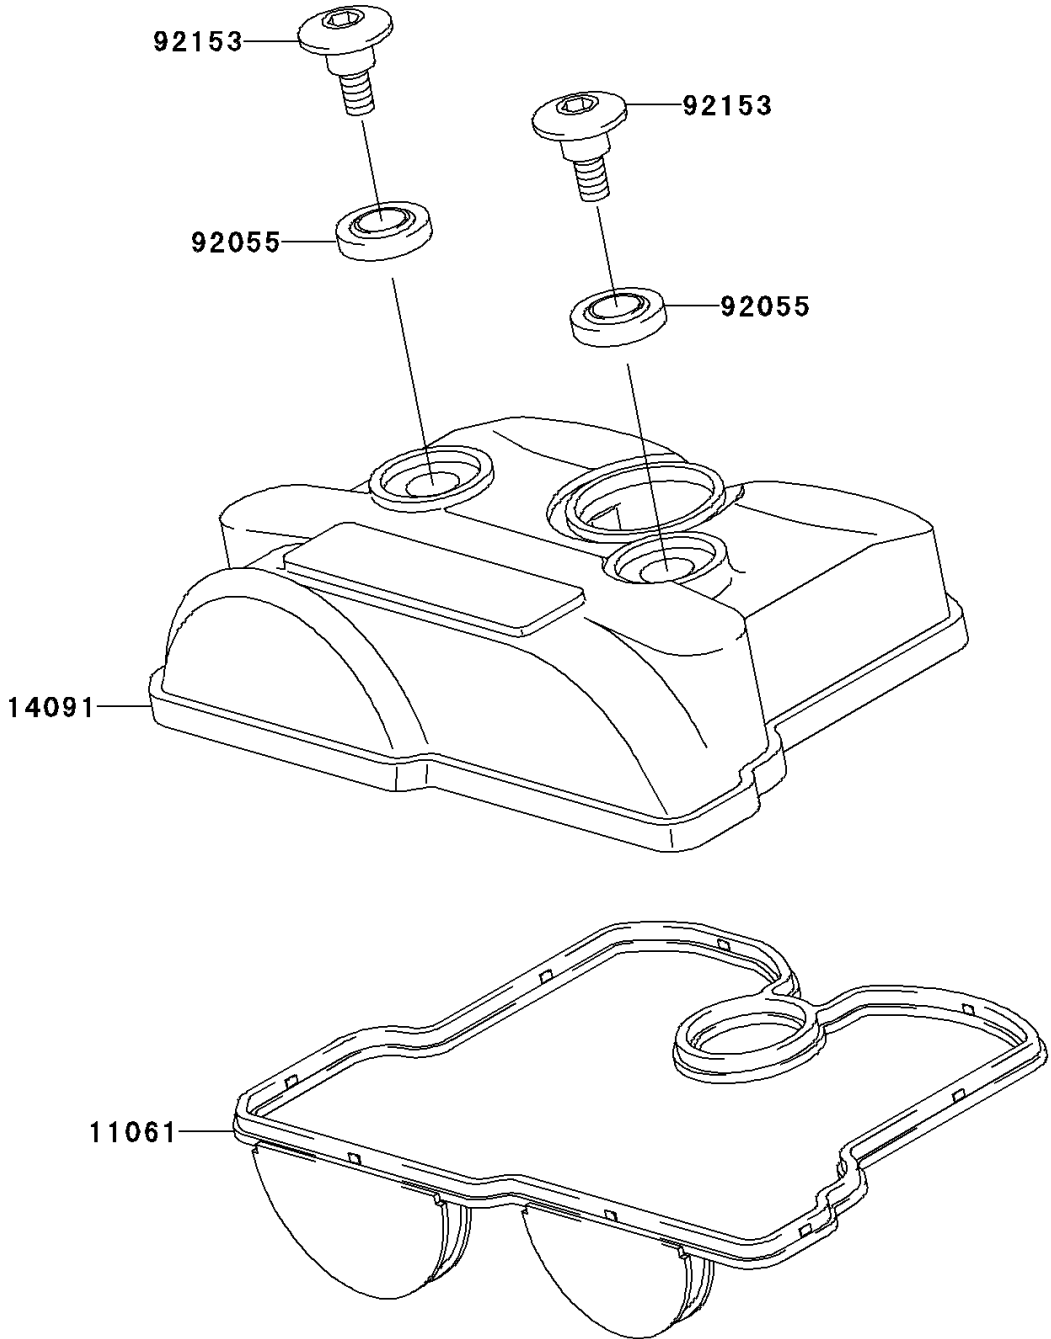

## 2008 KX™250F PARTS DIAGRAM

Cylinder Head Cover

E1112

## 2008 KX™250F PARTS LIST

Cylinder Head Cover

ITEM NAME	PART NUMBER	QUANTITY
GASKET,CYLINDER HEAD COVER (Ref # 11061)	11061-0024	1
COVER,CYLINDER HEAD (Ref # 14091)	14091-0058	1
RING-O,HEAD COVER BOLT (Ref # 92055)	92055-1352	1
BOLT,SOCKET,6MM (Ref # 92153)	92153-1181	1