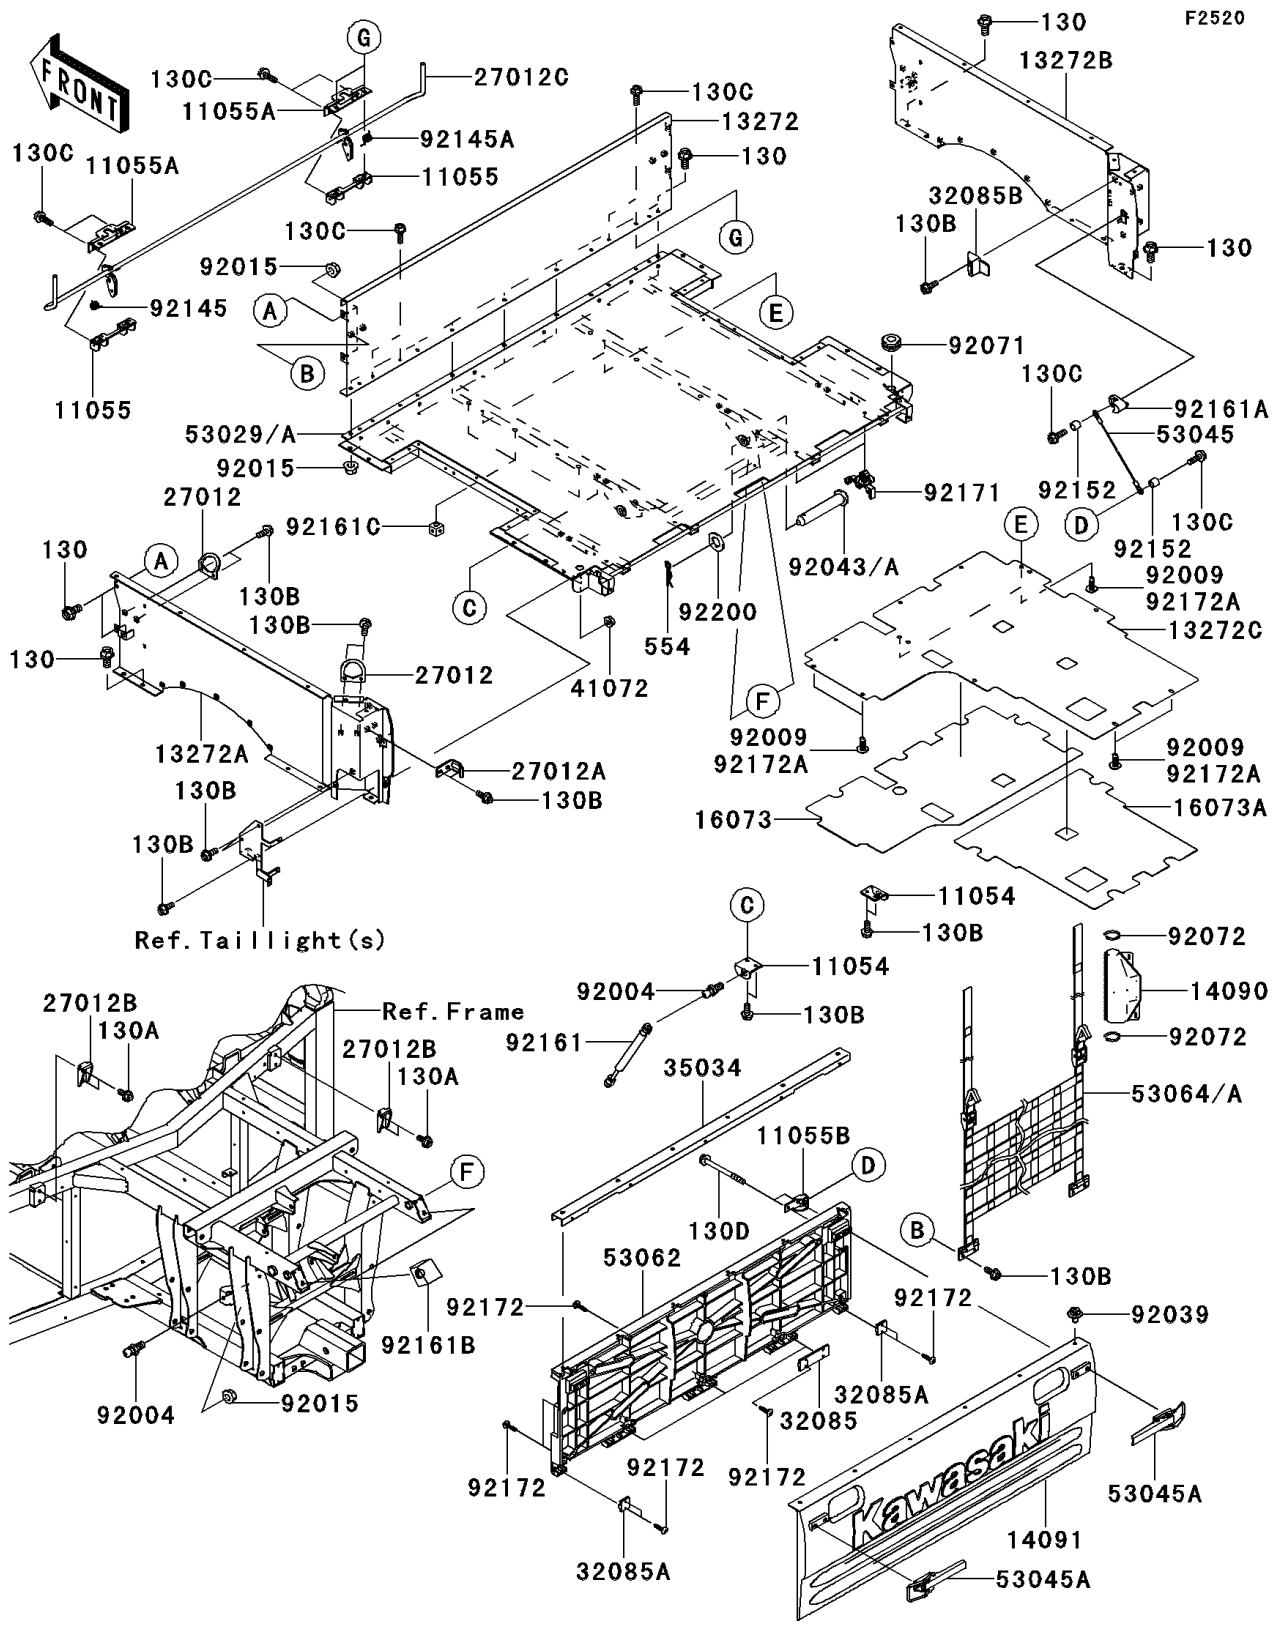

2010 Teryx® 750 FI 4x4 LE PARTS DIAGRAM

Carrier(s)

2010 Teryx® 750 FI 4x4 LE PARTS LIST

Carrier(s)

ITEM NAME	PART NUMBER	QUANTITY
BRACKET (Ref # 11054)	11054-1159	1
BRACKET (Ref # 11055)	11055-0795	1
BRACKET (Ref # 11055A)	11055-0797	1
BRACKET, TAIL GATE (Ref # 11055B)	11055-0798	1
PLATE, CARRIER, FR (Ref # 13272)	13272-0464	1
PLATE, CARRIER, LH (Ref # 13272A)	13272-0692	1
PLATE, CARRIER, RH (Ref # 13272B)	13272-0694	1
PLATE, HEAT GUARD (Ref # 13272C)	13272-0719	1
COVER, COUPLER (Ref # 14090)	14090-1611	1
COVER, TAIL GATE, CAMOUFLAGE (Ref # 14091)	14091-1613-16P	1
INSULATOR (Ref # 16073)	16073-0085	1
INSULATOR (Ref # 16073A)	16073-0086	1
HOOK (Ref # 27012)	27012-0113	1
HOOK (Ref # 27012A)	27012-0133	1
HOOK, CARRIER DUMP LOCK (Ref # 27012B)	27012-0145	1
HOOK, CARRIER DUMP LOCK (Ref # 27012C)	27012-0167	1
STOPPER (Ref # 32085)	32085-0103	1
STOPPER (Ref # 32085A)	32085-0104	1
STOPPER (Ref # 32085B)	32085-0145	1
REINFORCE (Ref # 35034)	35034-0102	1
NUT, 6MM (Ref # 41072)	41072-007	1
CARRIER, BASE (Ref # 53029)	53029-0087	1
HOOK-ASSY, TAIL GATE (Ref # 53045)	53045-0004	1
HOOK-ASSY (Ref # 53045A)	53045-1063	1
GATE-TAIL (Ref # 53062)	53062-0014	1
NET-CARGO (Ref # 53064)	53064-0012	1
STUD, 8X13.5 (Ref # 92004)	92004-0034	1
SCREW, TAPPING, 6X16 (Ref # 92009)	92009-1166	1
NUT, FLANGED, 8MM (Ref # 92015)	92015-1406	1